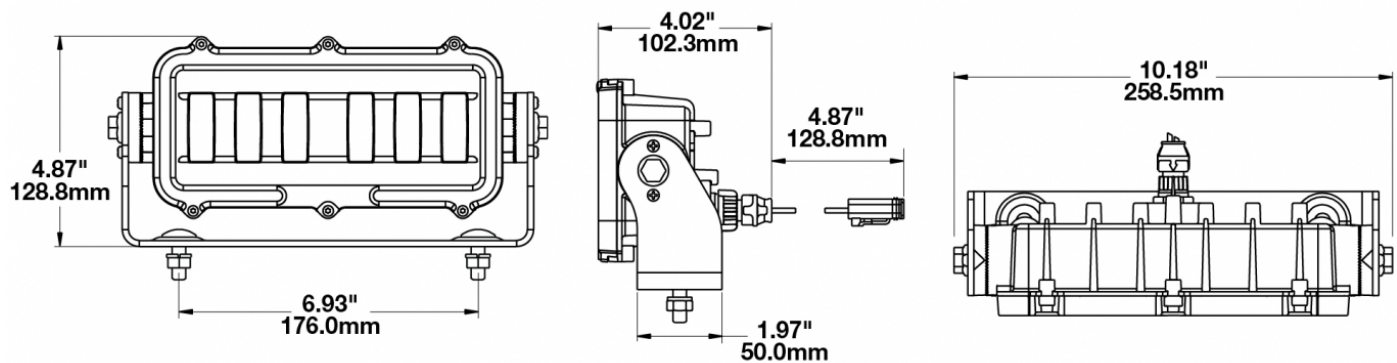

LED Safety Lights - Model 527

PRODUCT INFORMATION

Description	12-24V LED Amber Zone Light
Height	123.70 mm / 4.87 in
Width	258.57 mm / 10.18 in
Depth	102.11 mm / 4.02 in
Shape	Rectangular
Outer Lens Material	Glass
Outer Lens Color	Clear
Housing Material	Xenoy
Housing Color	Black
Mounting Hardware Description	(x2) M8-1.25 Mounting Bolt
Mounting Type	Universal Pedestal Mount
Minimum Operating Temperature	-40 °C / -40 °F
Maximum Operating Temperature	65 °C / 149 °F
Connector or Wiring	Integrated 2-Pin Deutsch Weatherproof Socket (DT04-2P)
Mating Connector	Integrated 2-Pin Deutsch Weatherproof Plug (DT06-2S)
Product Weight	2.60 lbs / 1.18 kgs
Shipping Weight	5.60 lbs / 2.54 kgs

PRODUCT DIMENSIONS

ELECTRICAL SPECIFICATIONS

Input Voltage	12-24V DC
Operating Voltage	10-32V DC
Transient Spike Protection	150V Peak @ 1 HZ-100 Pul
RED Wire	Positive
BLACK Wire	Negative
Current Draw	1.2A @ 12V DC .8A @ 24V DC