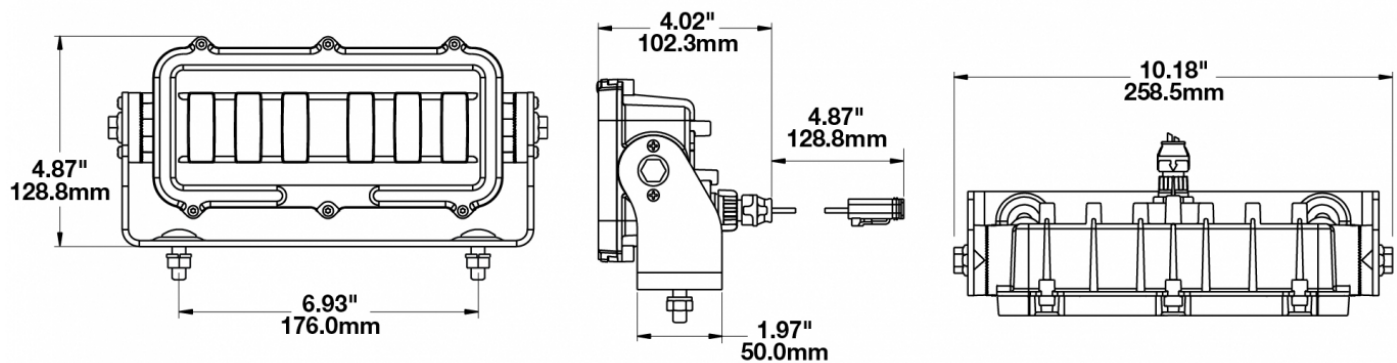

LED Safety Lights - Model 527

PRODUCT DIMENSIONS

ELECTRICAL SPECIFICATIONS

Input Voltage	12-24V DC
Operating Voltage	10-32V DC
Transient Spike Protection	150V Peak @ 1 HZ-100 Pul
RED Wire	Positive
BLACK Wire	Negative
Current Draw	1.2A @ 12V DC .8A @ 24V DC