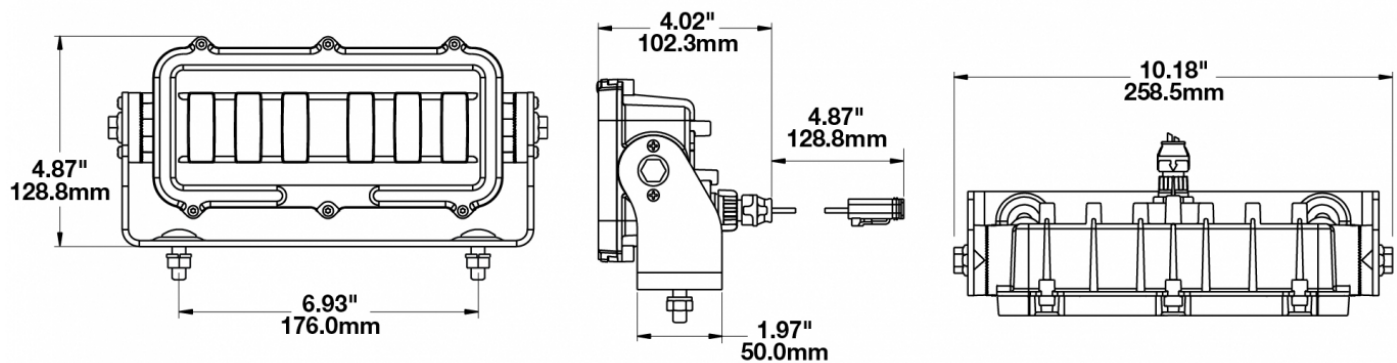

LED Safety Lights and Warning Lights - Model 527

PRODUCT INFORMATION

Description	12-24V LED Amber Zone Light
Height	123.70 mm / 4.87 in
Width	258.57 mm / 10.18 in
Depth	102.11 mm / 4.02 in
Shape	Rectangular
Outer Lens Material	Glass
Outer Lens Color	Clear
Housing Material	Xenoy
Housing Color	Black
Mounting Hardware Description	(x2) M8-1.25 Mounting Bolt
Mounting Type	Universal Pedestal Mount
Minimum Operating Temperature	-40 °C / -40 °F
Maximum Operating Temperature	65 °C / 149 °F
Connector or Wiring	Integrated 2-Pin Deutsch Weatherproof Socket (DT04-2P)
Mating Connector	Integrated 2-Pin Deutsch Weatherproof Plug (DT06-2S)
Product Weight	2.60 lbs / 1.18 kgs
Shipping Weight	5.60 lbs / 2.54 kgs

PRODUCT DIMENSIONS

ELECTRICAL SPECIFICATIONS

Input Voltage	12-24V DC
Operating Voltage	10-32V DC
Transient Spike Protection	150V Peak @ 1 HZ-100 Pul
RED Wire	Positive
BLACK Wire	Negative
Current Draw	1.2A @ 12V DC .8A @ 24V DC