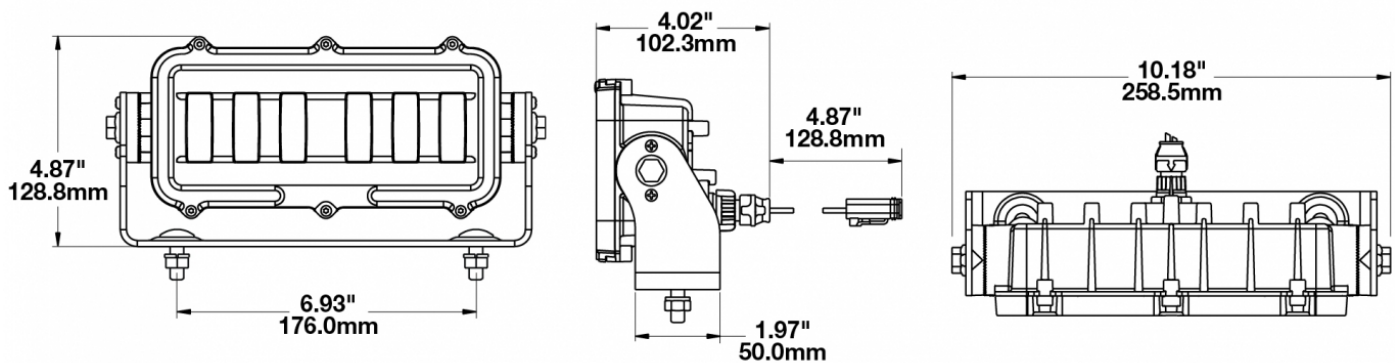

LED Safety Lights - Model 527

PRODUCT INFORMATION

Description	12-24V LED Amber Zone Light
Height	123.70 mm / 4.87 in
Width	258.57 mm / 10.18 in
Depth	102.11 mm / 4.02 in
Shape	Rectangular
Outer Lens Material	Glass
Outer Lens Color	Clear
Housing Material	Xenoy
Housing Color	Black
Mounting Hardware Description	(x2) M8-1.25 Mounting Bolt
Mounting Type	Universal Pedestal Mount
Minimum Operating Temperature	-40 °C / -40 °F
Maximum Operating Temperature	65 °C / 149 °F
Connector or Wiring	Integrated 2-Pin Deutsch Weatherproof Socket (DT04-2P)
Mating Connector	Integrated 2-Pin Deutsch Weatherproof Plug (DT06-2S)
Product Weight	2.60 lbs / 1.18 kgs
Shipping Weight	5.60 lbs / 2.54 kgs

PRODUCT DIMENSIONS

ELECTRICAL SPECIFICATIONS

Input Voltage	12-24V DC
Operating Voltage	10-32V DC
Transient Spike Protection	150V Peak @ 1 HZ-100 Pul
RED Wire	Positive
BLACK Wire	Negative
Current Draw	1.2A @ 12V DC .8A @ 24V DC