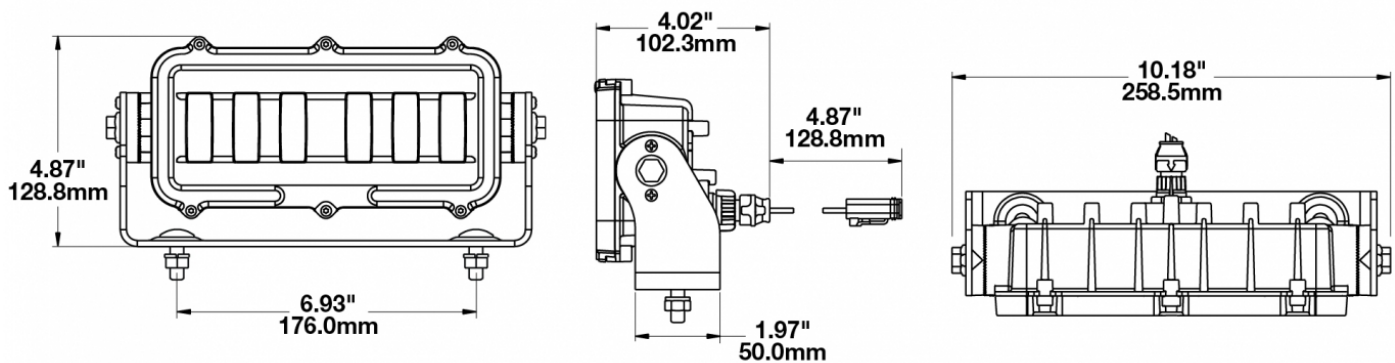

LED Safety Lights - Model 527

PRODUCT DIMENSIONS

ELECTRICAL SPECIFICATIONS

Input Voltage	12-24V DC
Operating Voltage	10-32V DC
Transient Spike Protection	150V Peak @ 1 HZ-100 Pul
Red Wire	Positive
Black Wire	Negative
Current Draw	1.2A @ 12V DC .8A @ 24V DC

REGULATORY STANDARDS COMPLIANCE

Buy America Standards
IEC IP69K

Eco Friendly

Print date: 2018-05-20

© 2018 J.W. Speaker Corporation • Germantown, WI U.S.A.
www.jwspeaker.com • speaker@jwspeaker.com • 262.251.6660

J.W. SPEAKER
Engineered. Lighting. Solutions.