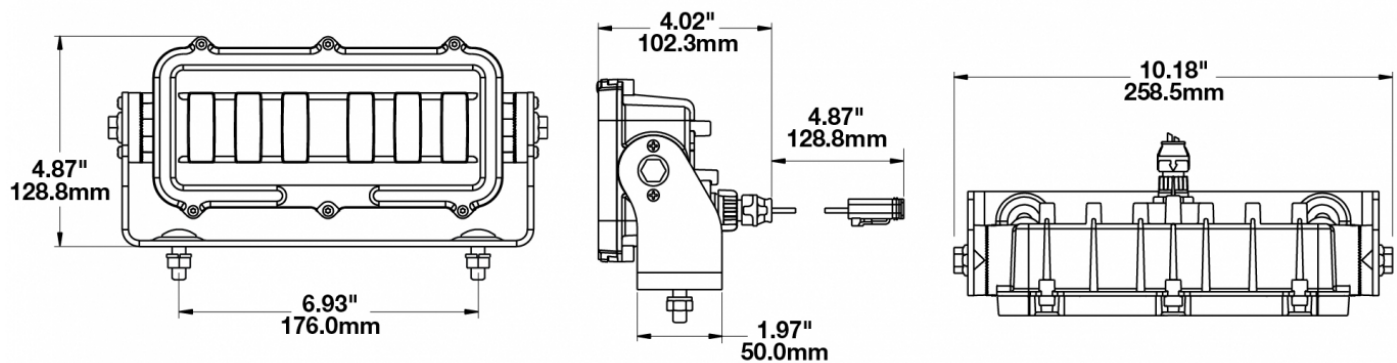

LED Safety Lights - Model 527

PRODUCT DIMENSIONS

ELECTRICAL SPECIFICATIONS

Input Voltage	12-24V DC
Operating Voltage	10-32V DC
Transient Spike Protection	150V Peak @ 1 HZ-100 Pul
Red Wire	Positive
Black Wire	Negative
Current Draw	1.2A @ 12V DC .8A @ 24V DC