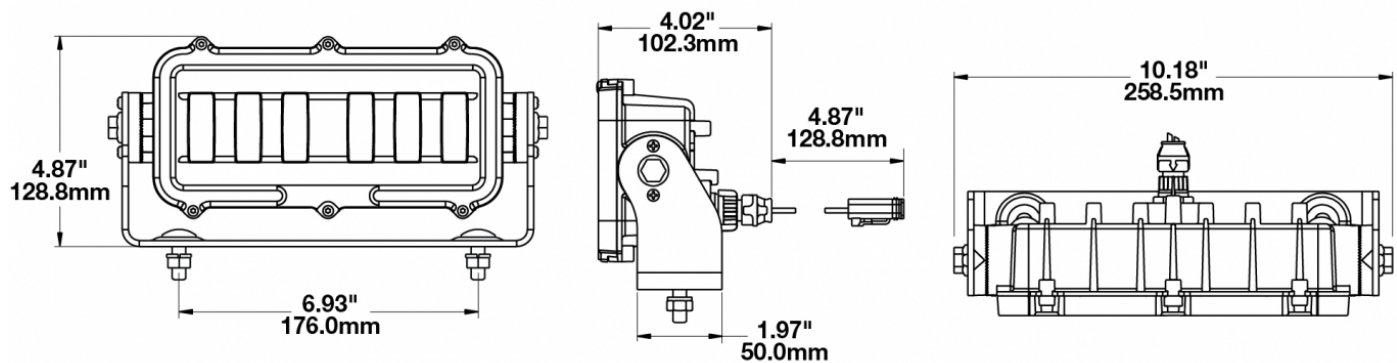

## PRODUCT INFORMATION

<b>Description</b>	12-24V LED White Zone Light
<b>Height</b>	123.70 mm / 4.87 in
<b>Width</b>	258.57 mm / 10.18 in
<b>Depth</b>	102.11 mm / 4.02 in
<b>Shape</b>	Rectangular
<b>Outer Lens Material</b>	Glass
<b>Outer Lens Color</b>	Clear
<b>Housing Material</b>	Xenoy
<b>Housing Color</b>	Black
<b>Mounting Hardware Description</b>	(x2) M8-1.25 Mounting Bolt
<b>Mounting Type</b>	Universal Pedestal Mount
<b>Minimum Operating Temperature</b>	-40 °C / -40 °F
<b>Maximum Operating Temperature</b>	65 °C / 149 °F
<b>Connector or Wiring</b>	Integrated 2-Pin Deutsch Weatherproof Socket (DT04-2P)
<b>Mating Connector</b>	Integrated 2-Pin Deutsch Weatherproof Plug (DT06-2S)
<b>Product Weight</b>	2.60 lbs / 1.18 kgs
<b>Shipping Weight</b>	5.60 lbs / 2.54 kgs

## PRODUCT DIMENSIONS