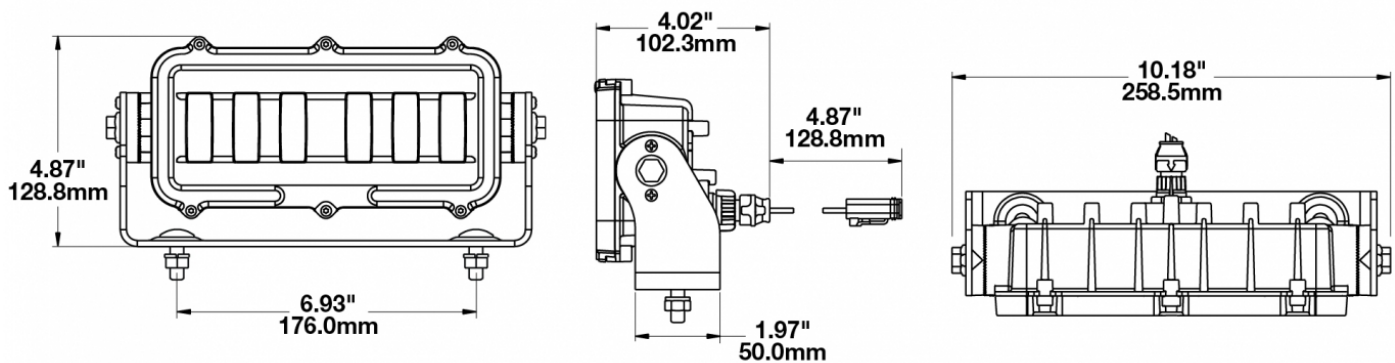

## PRODUCT INFORMATION

<b>Description</b>	12-24V LED White Zone Light
<b>Height</b>	123.70 mm / 4.87 in
<b>Width</b>	258.57 mm / 10.18 in
<b>Depth</b>	102.11 mm / 4.02 in
<b>Shape</b>	Rectangular
<b>Outer Lens Material</b>	Glass
<b>Outer Lens Color</b>	Clear
<b>Housing Material</b>	Xenoy
<b>Housing Color</b>	Black
<b>Mounting Hardware Description</b>	(x2) M8-1.25 Mounting Bolt
<b>Mounting Type</b>	Universal Pedestal Mount
<b>Minimum Operating Temperature</b>	-40 °C / -40 °F
<b>Maximum Operating Temperature</b>	65 °C / 149 °F
<b>Connector or Wiring</b>	Integrated 2-Pin Deutsch Weatherproof Socket (DT04-2P)
<b>Mating Connector</b>	Integrated 2-Pin Deutsch Weatherproof Plug (DT06-2S)
<b>Product Weight</b>	2.60 lbs / 1.18 kgs
<b>Shipping Weight</b>	5.60 lbs / 2.54 kgs

## PRODUCT DIMENSIONS