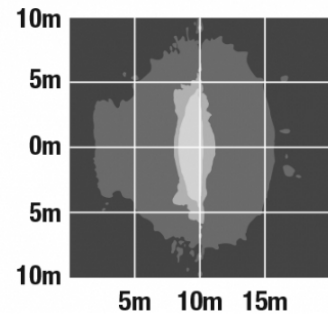

LED Safety Lights and Warning Lights - Model 527

PHOTOMETRIC SPECIFICATIONS

Raw Lumen Output 720
Effective Lumen Output 670
Beam Pattern(s) Forward Lighting - Spot
Warning - Keep Out Zone

“Keep Out” Pattern (6m high at 0°)