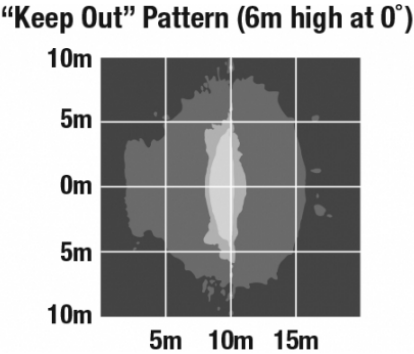

LED Safety Lights - Model 527

PRODUCT INFORMATION

| | |
|--------------------------------------|--|
| Description | 12-24V LED Red Zone Light |
| Height | 123.70 mm / 4.87 in |
| Width | 258.57 mm / 10.18 in |
| Depth | 102.11 mm / 4.02 in |
| Shape | Rectangle |
| Outer Lens Material | Glass |
| Outer Lens Color | Clear |
| Housing Material | Xenoy |
| Housing Color | Black |
| Mounting Hardware Description | (x2) M8-1.25 Mounting Bolt |
| Mounting Type | Universal Pedestal Mount |
| Minimum Operating Temperature | -40 °C / -40 °F |
| Maximum Operating Temperature | 65 °C / 149 °F |
| Connector or Wiring | Integrated 2-Pin Deutsch Weatherproof Socket (DT04-2P) |
| Mating Connector | Integrated 2-Pin Deutsch Weatherproof Plug (DT06-2S) |
| Product Weight | 2.60 lbs / 1.18 kgs |
| Shipping Weight | 5.70 lbs / 2.59 kgs |
| Additional Information | The dominant wavelength is about 615nm. |

J.W. SPEAKER
Engineered. Lighting. Solutions.

LED Safety Lights - Model 527

PHOTOMETRIC SPECIFICATIONS

Raw Lumen Output 720
 Effective Lumen Output 670
 Beam Pattern(s) Forward Lighting - Spot
 Warning - Keep Out Zone