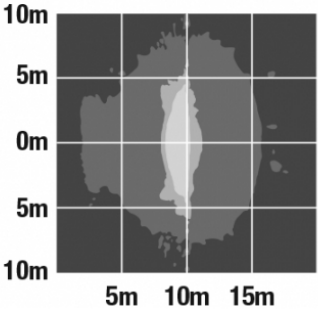

## PHOTOMETRIC SPECIFICATIONS

Raw Lumen Output 720  
 Effective Lumen Output 670  
 Beam Pattern(s) Forward Lighting - Spot  
 Warning - Keep Out Zone

“Keep Out” Pattern (6m high at 0°)