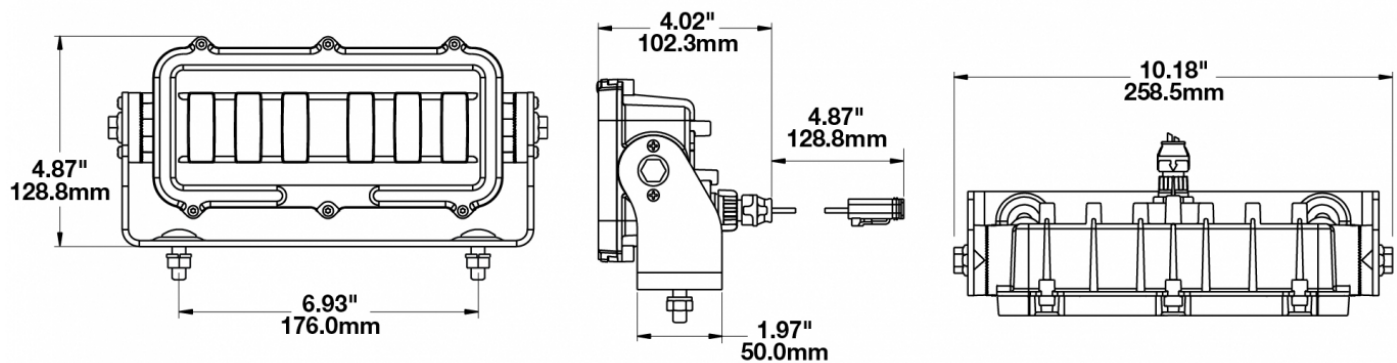

LED Safety Lights - Model 527

PRODUCT DIMENSIONS

ELECTRICAL SPECIFICATIONS

Input Voltage	12-24V DC
Operating Voltage	10-32V DC
Transient Spike Protection	150V peak @ 1 HZ-100 Pulses
Red Wire	Positive
Black Wire	Negative
Current Draw	1.6A @ 12V DC 0.85A @ 24V DC