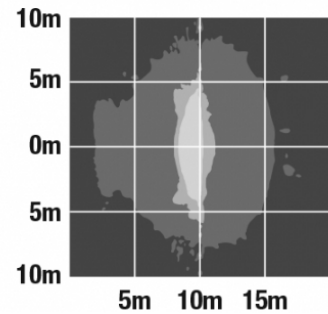

## PHOTOMETRIC SPECIFICATIONS

**Raw Lumen Output** 720  
**Effective Lumen Output** 670  
**Beam Pattern(s)** Forward Lighting - Spot  
 Warning - Keep Out Zone

“Keep Out” Pattern (6m high at 0°)