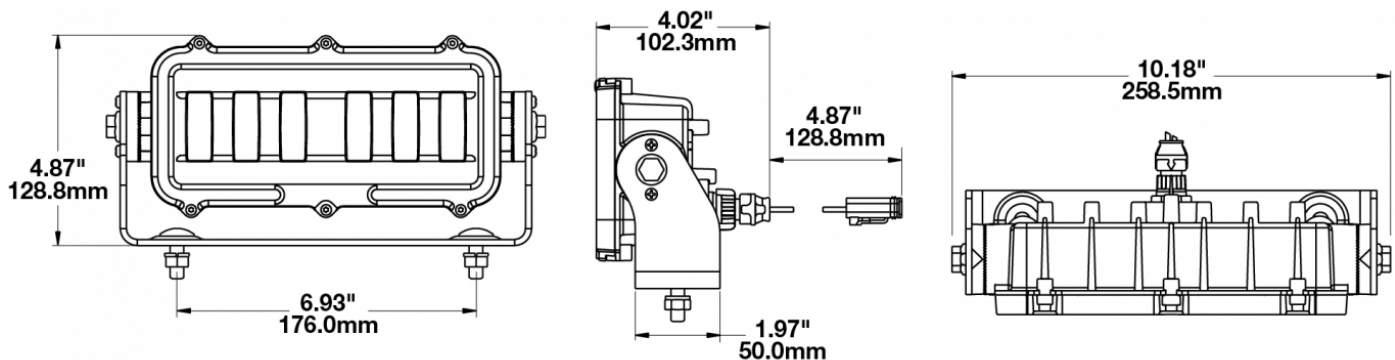

LED Safety Lights and Warning Lights - Model 527

PRODUCT DIMENSIONS

ELECTRICAL SPECIFICATIONS

Input Voltage	12-24V DC
Operating Voltage	10-32V DC
Transient Spike Protection	150V peak @ 1 HZ-100 Pulses
Red Wire	Positive
Black Wire	Negative
Current Draw	1.6A @ 12V DC 0.85A @ 24V DC