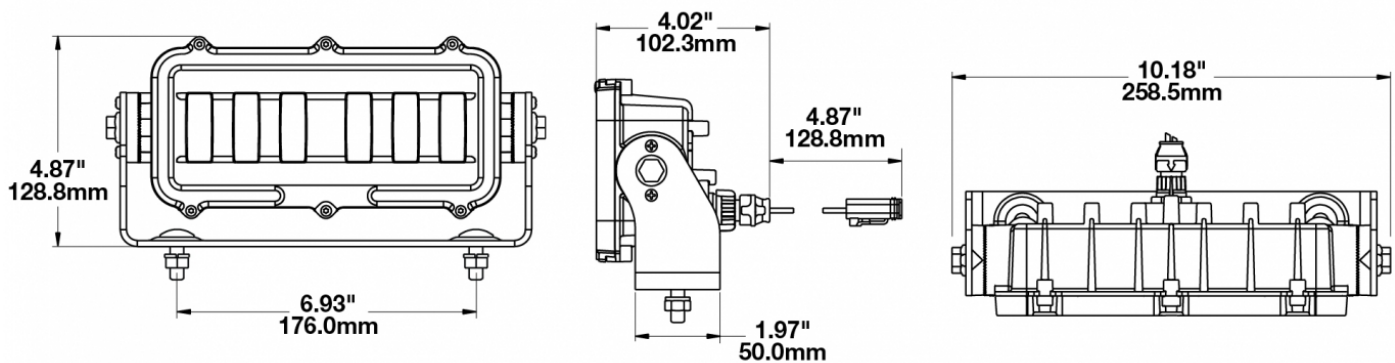

## PRODUCT INFORMATION

<b>Description</b>	12-24V LED Red Zone Light
<b>Height</b>	123.70 mm / 4.87 in
<b>Width</b>	258.57 mm / 10.18 in
<b>Depth</b>	102.11 mm / 4.02 in
<b>Shape</b>	Rectangle
<b>Outer Lens Material</b>	Glass
<b>Outer Lens Color</b>	Clear
<b>Housing Material</b>	Xenoy
<b>Housing Color</b>	Black
<b>Mounting Hardware Description</b>	(x2) M8-1.25 Mounting Bolt
<b>Mounting Type</b>	Universal Pedestal Mount
<b>Minimum Operating Temperature</b>	-40 °C / -40 °F
<b>Maximum Operating Temperature</b>	65 °C / 149 °F
<b>Connector or Wiring</b>	Integrated 2-Pin Deutsch Weatherproof Socket (DT04-2P)
<b>Mating Connector</b>	Integrated 2-Pin Deutsch Weatherproof Plug (DT06-2S)
<b>Product Weight</b>	2.60 lbs / 1.18 kgs
<b>Shipping Weight</b>	5.70 lbs / 2.59 kgs
<b>Additional Information</b>	The dominant wavelength is about 615nm.

## PRODUCT DIMENSIONS