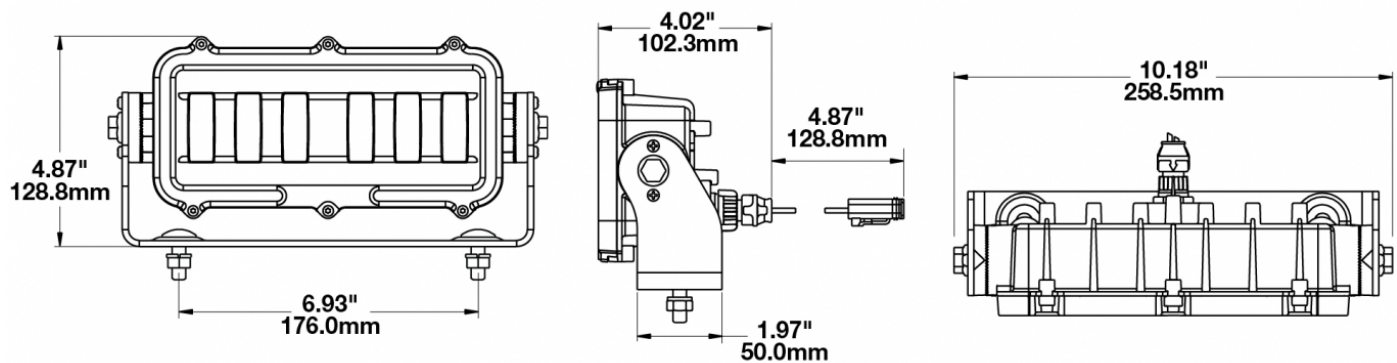

LED Safety Lights - Model 527

PRODUCT INFORMATION

| | |
|--------------------------------------|--|
| Description | 12-24V LED Red Zone Light |
| Height | 123.70 mm / 4.87 in |
| Width | 258.57 mm / 10.18 in |
| Depth | 102.11 mm / 4.02 in |
| Shape | Rectangle |
| Outer Lens Material | Glass |
| Outer Lens Color | Clear |
| Housing Material | Xenoy |
| Housing Color | Black |
| Mounting Hardware Description | (x2) M8-1.25 Mounting Bolt |
| Mounting Type | Universal Pedestal Mount |
| Minimum Operating Temperature | -40 °C / -40 °F |
| Maximum Operating Temperature | 65 °C / 149 °F |
| Connector or Wiring | Integrated 2-Pin Deutsch Weatherproof Socket (DT04-2P) |
| Mating Connector | Integrated 2-Pin Deutsch Weatherproof Plug (DT06-2S) |
| Product Weight | 2.60 lbs / 1.18 kgs |
| Shipping Weight | 5.70 lbs / 2.59 kgs |
| Additional Information | The dominant wavelength is about 615nm. |

PRODUCT DIMENSIONS

ELECTRICAL SPECIFICATIONS

| | |
|-----------------------------------|---------------------------------|
| Input Voltage | 12-24V DC |
| Operating Voltage | 10-32V DC |
| Transient Spike Protection | 150V peak @ 1 HZ-100 Pulses |
| Red Wire | Positive |
| Black Wire | Negative |
| Current Draw | 1.6A @ 12V DC 0.85A @ 24V DC |