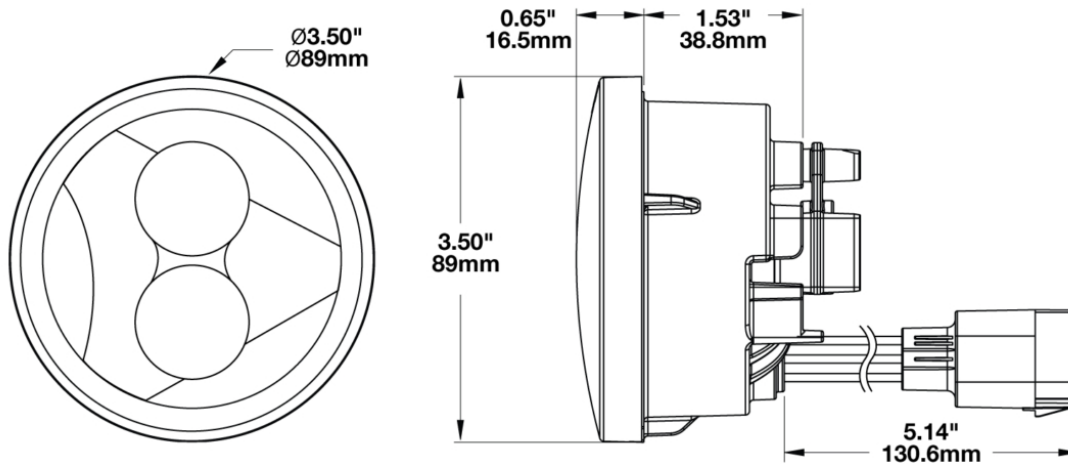

## PRODUCT INFORMATION

<b>Description</b>	12V DOT/ECE LED Round Turn Signals with Smoked Lens - 2 Light Kit
<b>Height</b>	89.00 mm / 3.5 in
<b>Width</b>	89.00 mm / 3.5 in
<b>Depth</b>	56.00 mm / 2.2 in
<b>Shape</b>	Round
<b>Outer Lens Material</b>	Acrylic
<b>Outer Lens Color</b>	Smoked
<b>Housing Material</b>	Aluminum
<b>Housing Color</b>	Black
<b>Mounting Hardware Description</b>	(x1) JK Mounting Bracket w/ SS bolt
<b>Retrofits</b>	Factory Jeep JK Front Turn Signals
<b>Minimum Operating Temperature</b>	-40 °C / -40 °F
<b>Maximum Operating Temperature</b>	60 °C / 140 °F
<b>Connector or Wiring</b>	Leads with Connector
<b>Mating Connector</b>	Delphi 13590270
<b>Product Weight</b>	0.90 lbs / 0.41 kgs
<b>Shipping Weight</b>	1.36 lbs / 0.62 kgs

## PRODUCT DIMENSIONS