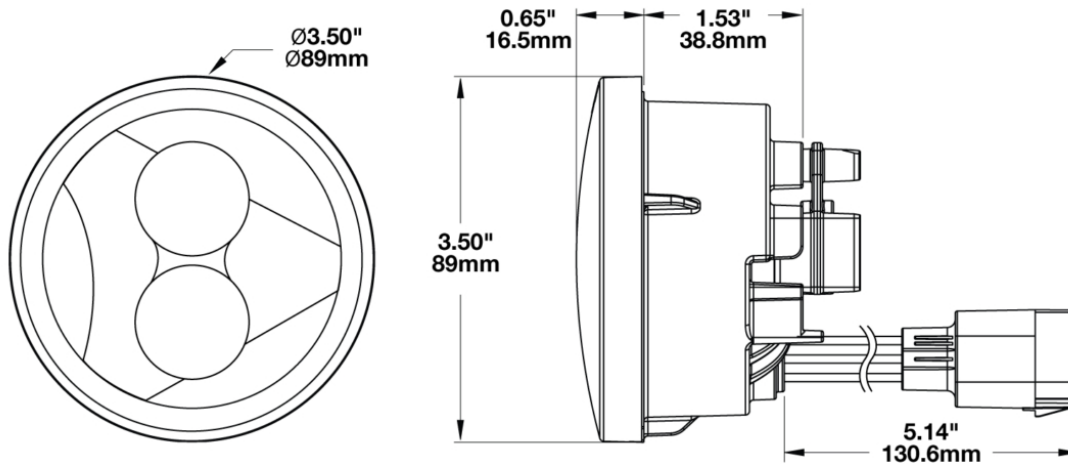

LED Jeep Turn Signals - Model 239 J2 Series

PRODUCT INFORMATION

Description	12V DOT/ECE LED Round Turn Signals with Clear Lens - 2 Light Kit
Height	89.00 mm / 3.5 in
Width	89.00 mm / 3.5 in
Depth	56.00 mm / 2.2 in
Shape	Round
Outer Lens Material	Acrylic
Outer Lens Color	Clear
Housing Material	Aluminum
Housing Color	Black
Mounting Hardware Description	(x1) JK Mounting Bracket w/ SS bolt
Retrofits	Factory Jeep JK Front Turn Signals
Minimum Operating Temperature	-40 °C / -40 °F
Maximum Operating Temperature	60 °C / 140 °F
Connector or Wiring	Leads with Connector
Mating Connector	Delphi 13590270
Product Weight	0.90 lbs / 0.41 kgs
Shipping Weight	1.36 lbs / 0.62 kgs

PRODUCT DIMENSIONS

ELECTRICAL SPECIFICATIONS

Input Voltage	12V DC
Operating Voltage	9-16V DC
Current Draw	0.09A @ 12V DC (Front Position) 1.91A @ 12V DC (Turn)

REGULATORY STANDARDS COMPLIANCE

Buy America Standards
Eco Friendly
IEC IP67