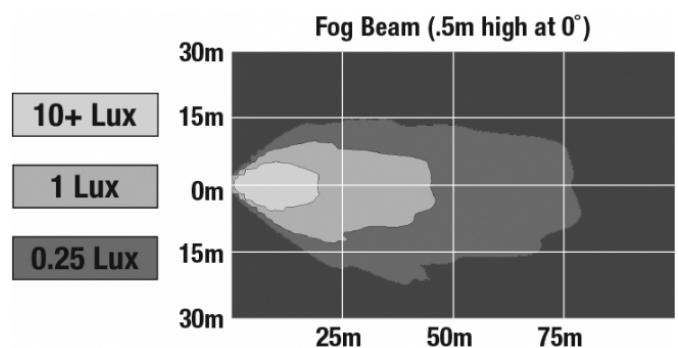

LED Jeep Fog Lights - Model 6145 JL

PRODUCT INFORMATION

Description	12V SAE/ECE LED Jeep JL Sport Fog Light with Black Inner Bezel - Single RH Light
Height	111.00 mm / 4.37 in
Width	89.20 mm / 3.51 in
Depth	88.39 mm / 3.48 in
Shape	Round
Outer Lens Material	Polycarbonate
Outer Lens Color	Clear
Housing Material	Aluminum
Housing Color	Black
Bezel Color	Black
Mounting Type	Bumper Mount
Retrofits	Jeep JL Sport
Minimum Operating Temperature	-40 °C / -40 °F
Maximum Operating Temperature	65 °C / 149 °F
Mating Connector	Jeep OEM wire harness
Product Weight	0.95 lbs / 0.43 kgs
Shipping Weight	1.14 lbs / 0.52 kgs

ECE Reg 19
SAE J583

IEC IP69K

PHOTOMETRIC SPECIFICATIONS

Raw Lumen Output	1080
Effective Lumen Output	610
Nominal LED Color Temperature	5000 K
Beam Pattern(s)	Forward Lighting - Fog

Print date: 2026-05-12