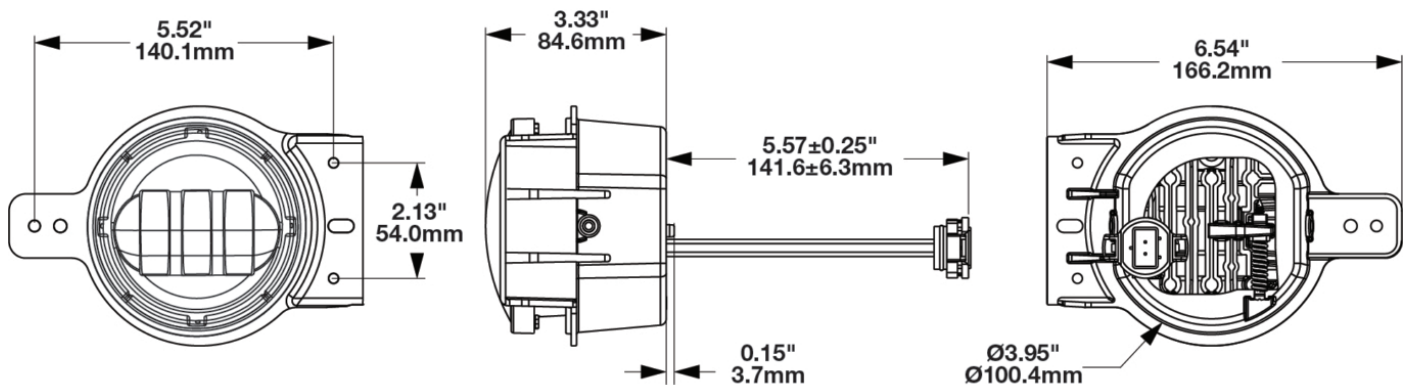

PRODUCT DIMENSIONS

Print date: 2026-05-12

© 2026 J.W. Speaker Corporation • Germantown, WI U.S.A.
www.jwspeaker.com • speaker@jwspeaker.com • 262.251.6660

J.W. SPEAKER
Engineered. Lighting. Solutions.