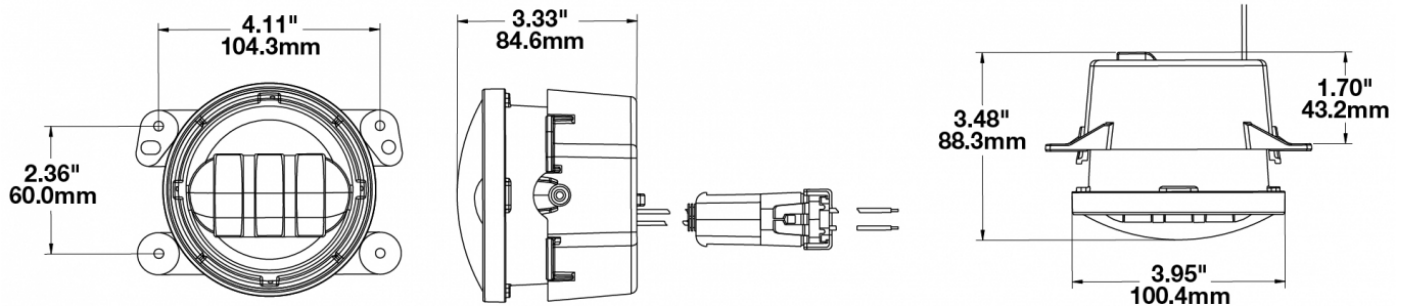

LED Fog Lights - Model 6145 JL

PRODUCT INFORMATION

Description	Model 6145 - LED Jeep JL Sport Fog Light- Black - Righthand (Single Light)
Height	111.00 mm / 4.37 in
Width	89.20 mm / 3.51 in
Depth	88.39 mm / 3.48 in
Shape	Round
Outer Lens Material	Polycarbonate
Outer Lens Color	Clear
Housing Material	Aluminum
Housing Color	Black
Bezel Color	Black
Mounting Type	Bumper Mount
Retrofits	Jeep JL Sport
Minimum Operating Temperature	-40 °C / -40 °F
Maximum Operating Temperature	65 °C / 149 °F
Mating Connector	Jeep OEM wire harness
Product Weight	0.95 lbs / 0.43 kgs
Shipping Weight	1.14 lbs / 0.52 kgs

PRODUCT DIMENSIONS

ELECTRICAL SPECIFICATIONS

Input Voltage	12V DC
Operating Voltage	10-15V DC
Transient Spike Protection	150V Peak @ 1 HZ-100 Pul
Red Wire	Positive
Black Wire	Ground
Current Draw	1.6A @ 12V DC (Fog)