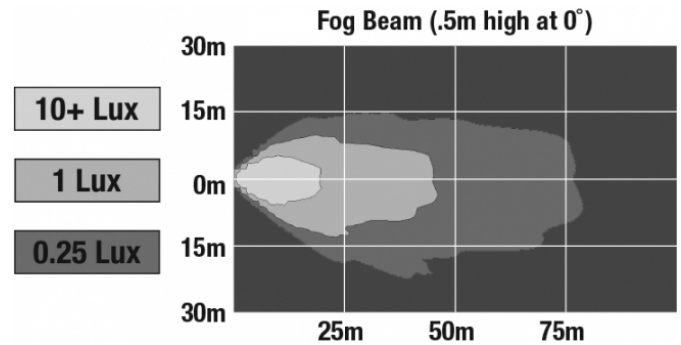

LED Fog Lights - Model 6145 JL

PHOTOMETRIC SPECIFICATIONS

Raw Lumen Output	1080
Effective Lumen Output	610
Nominal LED Color Temperature	5000 K
Beam Pattern(s)	Forward Lighting - Fog

APPLICATIONS

PRODUCT WARNINGS