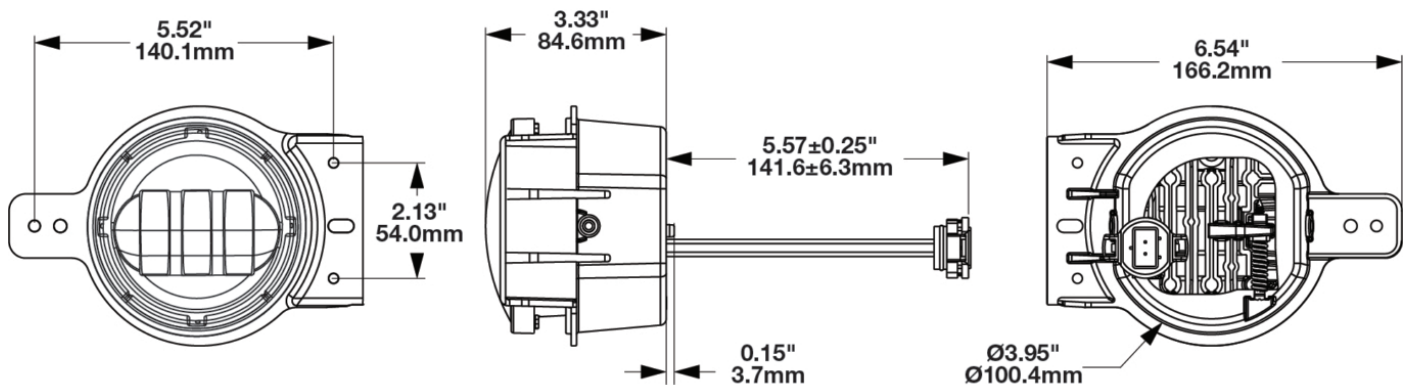

PRODUCT DIMENSIONS

Print date: 2026-05-12

© 2026 J.W. Speaker Corporation • Germantown, WI U.S.A.
www.jwspeaker.com • speaker@jwspeaker.com • 262.251.6660

J.W. SPEAKER
Engineered. Lighting. Solutions.