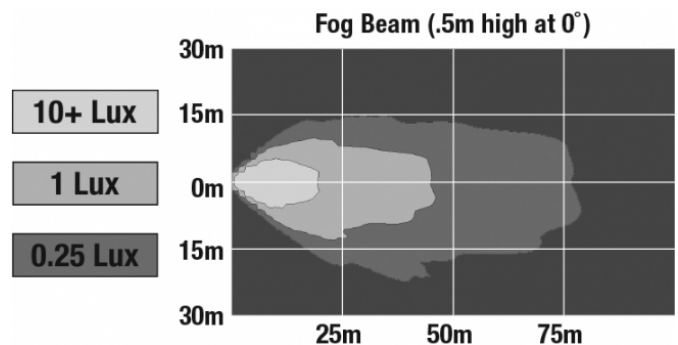

ECE Reg 19
SAE J583

IEC IP69K

PHOTOMETRIC SPECIFICATIONS

Raw Lumen Output	1080
Effective Lumen Output	610
Nominal LED Color Temperature	5000 K
Beam Pattern(s)	Forward Lighting - Fog

Print date: 2026-05-12