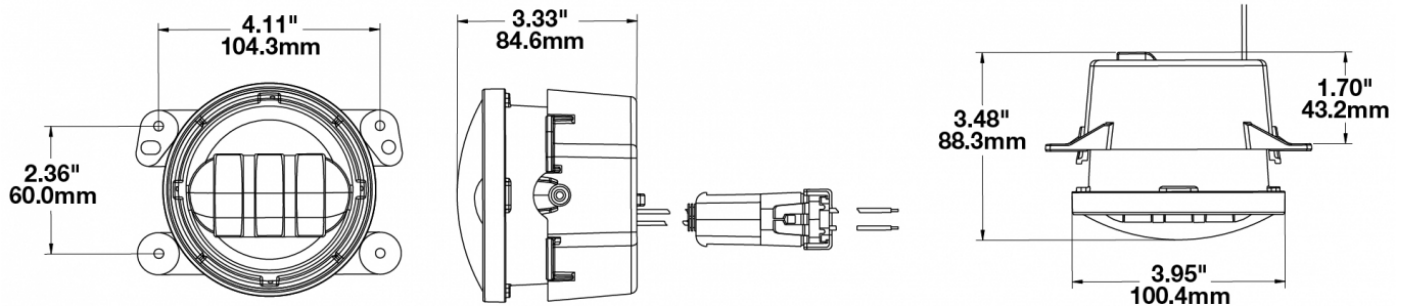

LED Fog Lights - Model 6145 JL

PRODUCT INFORMATION

Description	Model 6145 - LED Jeep JL Sport Fog Light- Black - Lefthand (Single Light)
Height	111.00 mm / 4.37 in
Width	89.20 mm / 3.51 in
Depth	88.39 mm / 3.48 in
Shape	Round
Outer Lens Material	Polycarbonate
Outer Lens Color	Clear
Housing Material	Aluminum
Housing Color	Black
Bezel Color	Black
Mounting Type	Bumper Mount
Retrofits	Jeep JL Sport
Minimum Operating Temperature	-40 °C / -40 °F
Maximum Operating Temperature	65 °C / 149 °F
Mating Connector	Jeep OEM wire harness
Product Weight	0.95 lbs / 0.43 kgs
Shipping Weight	0.95 lbs / 0.43 kgs

PRODUCT DIMENSIONS

ELECTRICAL SPECIFICATIONS

Input Voltage	12V DC
Operating Voltage	10-15V DC
Transient Spike Protection	150V Peak @ 1 HZ-100 Pul
Red Wire	Positive
Black Wire	Ground
Current Draw	1.6A @ 12V DC (Fog)