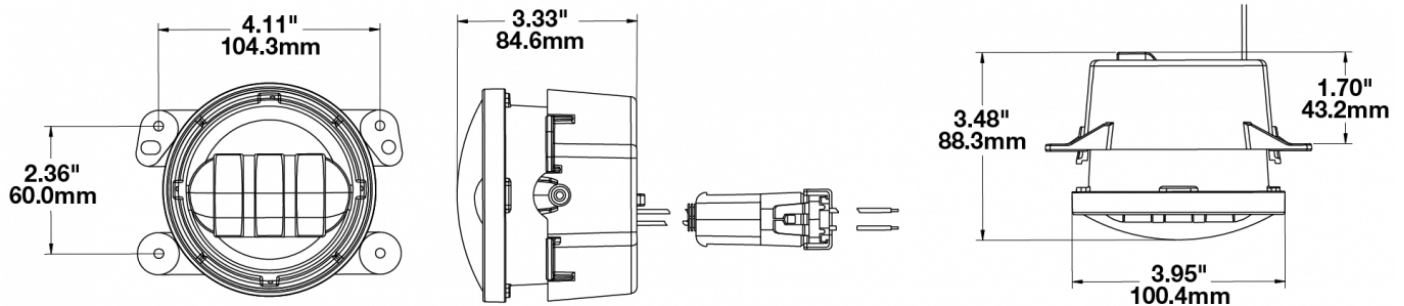

LED Fog Lights - Model 6145 JL

PRODUCT INFORMATION

Description	Model 6145 - LED Jeep JL Rubicon Fog Light- Black - Righthand (Single Light)
Height	167.00 mm / 6.57 in
Width	107.00 mm / 4.21 in
Depth	88.39 mm / 3.48 in
Shape	Round
Outer Lens Material	Polycarbonate
Outer Lens Color	Clear
Housing Material	Aluminum
Housing Color	Black
Bezel Color	Black
Mounting Type	Bumper Mount
Retrofits	Jeep JL Rubicon
Minimum Operating Temperature	-40 °C / -40 °F
Maximum Operating Temperature	65 °C / 149 °F
Mating Connector	Jeep OEM wire harness
Product Weight	0.95 lbs / 0.43 kgs
Shipping Weight	0.95 lbs / 0.43 kgs

PRODUCT DIMENSIONS

ELECTRICAL SPECIFICATIONS

Input Voltage	12V DC
Operating Voltage	10-15V DC
Transient Spike Protection	150V Peak @ 1 HZ-100 Pul
Red Wire	Positive
Black Wire	Ground
Current Draw	1.6A @ 12V DC (Fog)