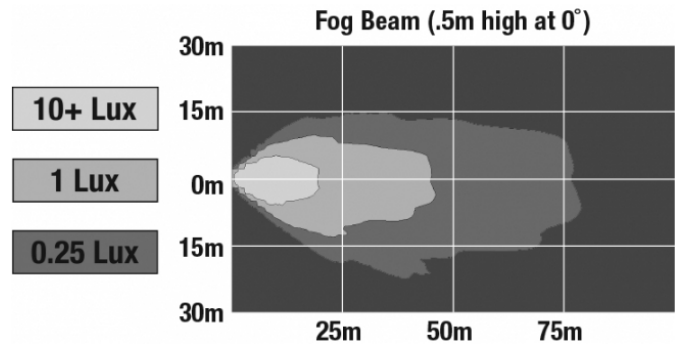

LED Fog Lights - Model 6145 JL

PHOTOMETRIC SPECIFICATIONS

Raw Lumen Output	1080
Effective Lumen Output	610
Nominal LED Color Temperature	5000 K
Beam Pattern(s)	Forward Lighting - Fog

APPLICATIONS

PRODUCT WARNINGS