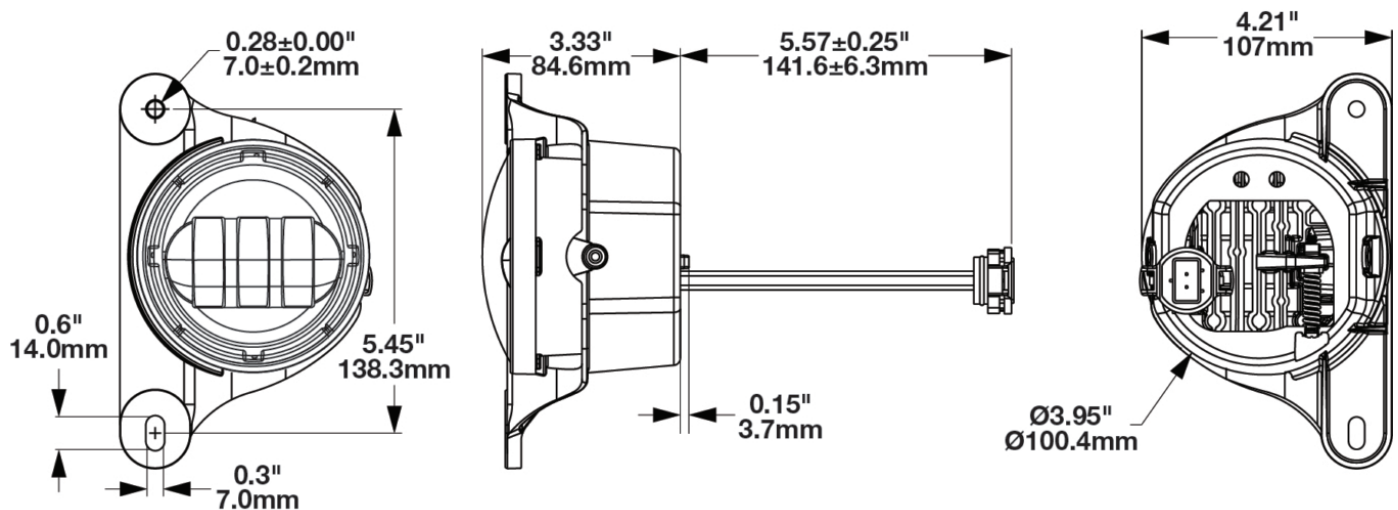

LED Jeep Fog Lights - Model 6145 JL

PRODUCT INFORMATION

Description	12V SAE/ECE LED Jeep JL Rubicon Fog Light with Black Inner Bezel - Single LH Light
Height	167.00 mm / 6.57 in
Width	107.00 mm / 4.21 in
Depth	88.39 mm / 3.48 in
Shape	Round
Outer Lens Material	Polycarbonate
Outer Lens Color	Clear
Housing Material	Aluminum
Housing Color	Black
Bezel Color	Black
Mounting Type	Bumper Mount
Retrofits	Jeep JL Rubicon
Minimum Operating Temperature	-40 °C / -40 °F
Maximum Operating Temperature	65 °C / 149 °F
Mating Connector	Jeep OEM wire harness
Product Weight	0.95 lbs / 0.43 kgs
Shipping Weight	0.95 lbs / 0.43 kgs

PRODUCT DIMENSIONS

ELECTRICAL SPECIFICATIONS

Input Voltage	12V DC
Operating Voltage	10-15V DC
Transient Spike Protection	150V Peak @ 1 HZ-100 Pul
Red Wire	Positive
Black Wire	Ground
Current Draw	1.6A @ 12V DC (Fog)