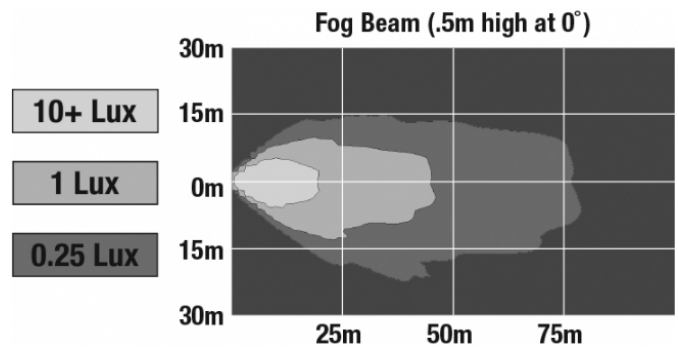

LED Jeep Fog Lights - Model 6145 JL

PHOTOMETRIC SPECIFICATIONS

Raw Lumen Output	1080
Effective Lumen Output	610
Nominal LED Color Temperature	5000 K
Beam Pattern(s)	Forward Lighting - Fog

APPLICATIONS

PRODUCT WARNINGS