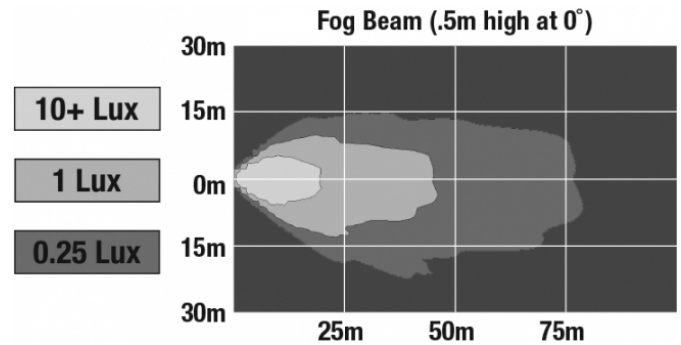

J.W. SPEAKER
Engineered. Lighting. Solutions.

LED Fog Lights - Model 6145 JL

PHOTOMETRIC SPECIFICATIONS

Raw Lumen Output	1080
Effective Lumen Output	610
Nominal LED Color Temperature	5000 K
Beam Pattern(s)	Forward Lighting - Fog