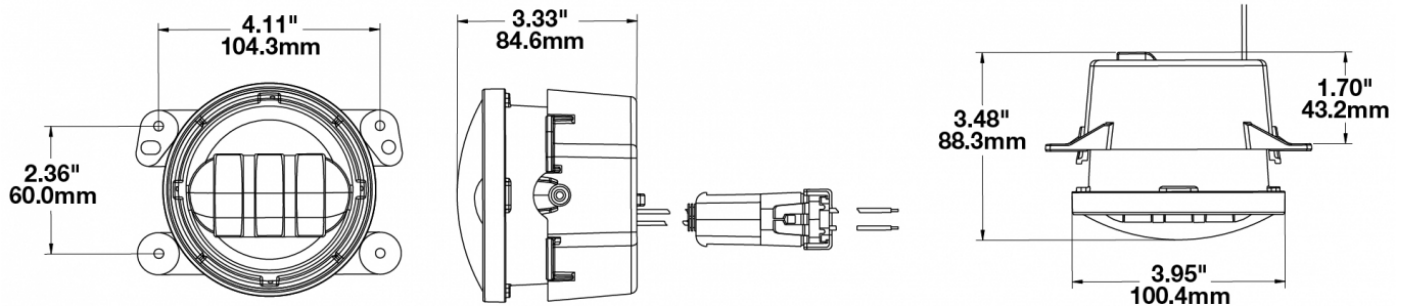

LED Fog Lights - Model 6145 JL

PRODUCT INFORMATION

Description	Model 6145 - LED Jeep JL Sport Fog Lights Kit - Black
Height	111.00 mm / 4.37 in
Width	89.20 mm / 3.51 in
Depth	88.39 mm / 3.48 in
Shape	Round
Outer Lens Material	Polycarbonate
Outer Lens Color	Clear
Housing Material	Aluminum
Housing Color	Black
Bezel Color	Black
Mounting Type	Bumper Mount
Retrofits	Jeep JL Sport
Minimum Operating Temperature	-40 °C / -40 °F
Maximum Operating Temperature	65 °C / 149 °F
Mating Connector	Jeep OEM wire harness
Product Weight	1.80 lbs / 0.82 kgs
Shipping Weight	2.30 lbs / 1.04 kgs

PRODUCT DIMENSIONS

ELECTRICAL SPECIFICATIONS

Input Voltage	12V DC
Operating Voltage	10-15V DC
Transient Spike Protection	150V Peak @ 1 HZ-100 Pulses
Red Wire	Positive
Black Wire	Ground
Current Draw	1.6A @ 12V DC