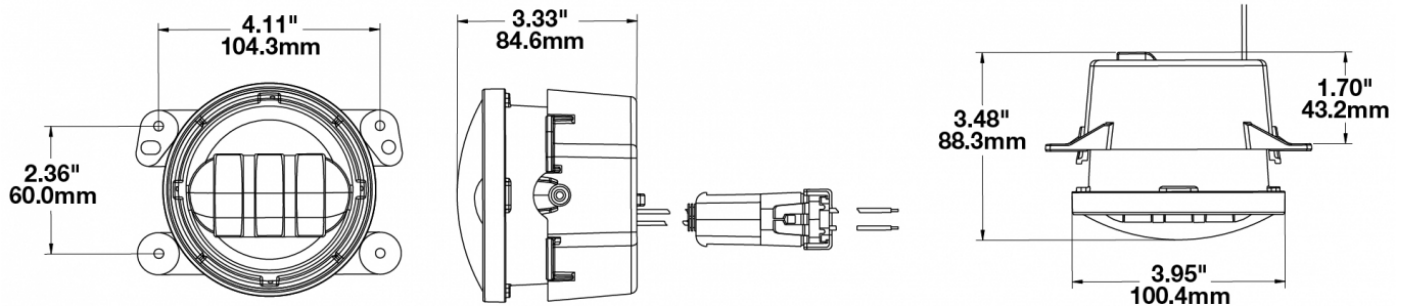

LED Fog Lights - Model 6145 JL

PRODUCT DIMENSIONS

ELECTRICAL SPECIFICATIONS

Input Voltage	12V DC
Operating Voltage	10-15V DC
Transient Spike Protection	150V Peak @ 1 HZ-100 Pul
Red Wire	Positive
Black Wire	Ground
Current Draw	1.6A @ 12V DC