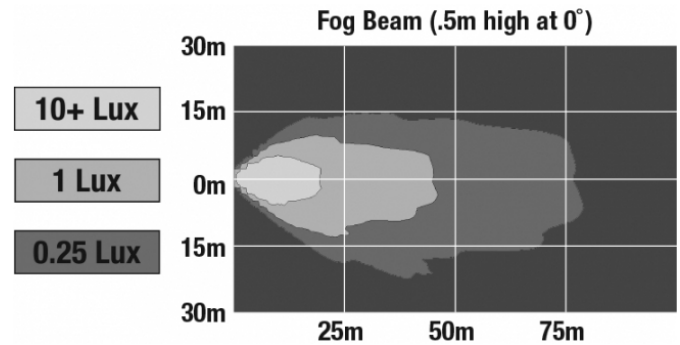

LED Fog Lights - Model 6145 JL

PHOTOMETRIC SPECIFICATIONS

Raw Lumen Output	1080
Effective Lumen Output	610
Nominal LED Color Temperature	5000 K
Beam Pattern(s)	Forward Lighting - Fog

APPLICATIONS

PRODUCT WARNINGS