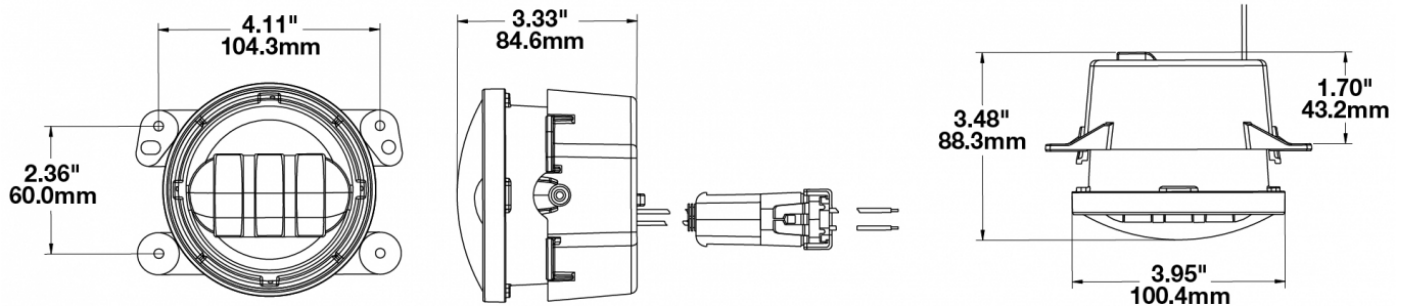

LED Fog Lights - Model 6145 JL

PRODUCT INFORMATION

Description	Model 6145 - LED Jeep Fog Light - Black - (Service)
Height	100.08 mm / 3.94 in
Width	125.73 mm / 4.95 in
Depth	88.39 mm / 3.48 in
Shape	Round
Outer Lens Material	Polycarbonate
Outer Lens Color	Clear
Housing Material	Aluminum
Housing Color	Black
Bezel Color	Black
Mounting Type	Bumper Mount
Retrofits	Jeep JL
Minimum Operating Temperature	-40 °C / -40 °F
Maximum Operating Temperature	65 °C / 149 °F
Mating Connector	Jeep OEM wire harness
Product Weight	0.95 lbs / 0.43 kgs
Shipping Weight	0.95 lbs / 0.43 kgs

PRODUCT DIMENSIONS

ELECTRICAL SPECIFICATIONS

Input Voltage	12V DC
Operating Voltage	10-15V DC
Transient Spike Protection	150V Peak @ 1 HZ-100 Pul
Red Wire	Positive
Black Wire	Ground
Current Draw	1.6A @ 12V DC (Fog)