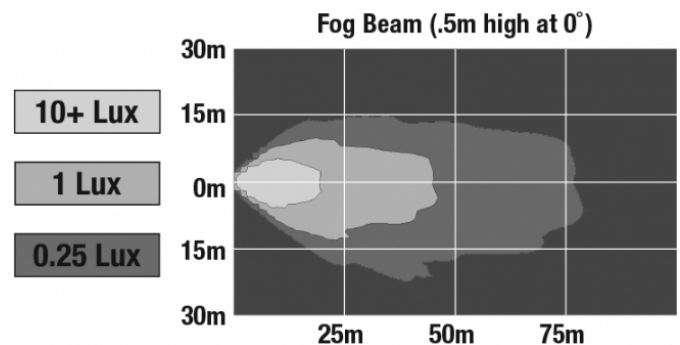

LED Jeep Fog Lights - Model 6145 J2 Series

ELECTRICAL SPECIFICATIONS

Input Voltage	12V DC
Operating Voltage	10-15V DC
Red Wire	Positive
Black Wire	Ground
Current Draw	1.6A @ 12V DC (Fog)

REGULATORY STANDARDS COMPLIANCE

ECE Reg 19
SAE J583

IEC IP69K

PHOTOMETRIC SPECIFICATIONS

Raw Lumen Output	1080
Effective Lumen Output	610
Nominal LED Color Temperature	5000 K
Beam Pattern(s)	Forward Lighting - Fog

Print date: 2020-09-26