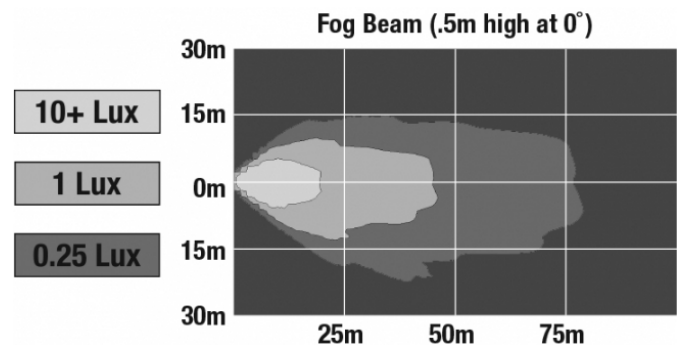

PHOTOMETRIC SPECIFICATIONS

Raw Lumen Output	1080
Effective Lumen Output	610
Nominal LED Color Temperature	5000 K
Beam Pattern(s)	Forward Lighting - Fog

Print date: 2020-09-26

© 2020 J.W. Speaker Corporation • Germantown, WI U.S.A.
www.jwspeaker.com • speaker@jwspeaker.com • 262.251.6660