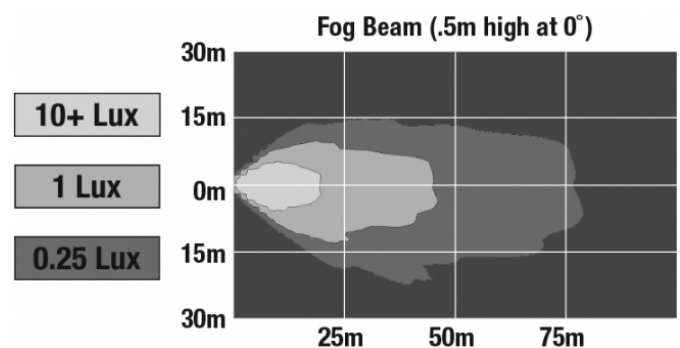

## PHOTOMETRIC SPECIFICATIONS

<b>Raw Lumen Output</b>	1080
<b>Effective Lumen Output</b>	610
<b>Nominal LED Color Temperature</b>	5000 K
<b>Beam Pattern(s)</b>	Forward Lighting - Fog

Print date: 2020-09-26