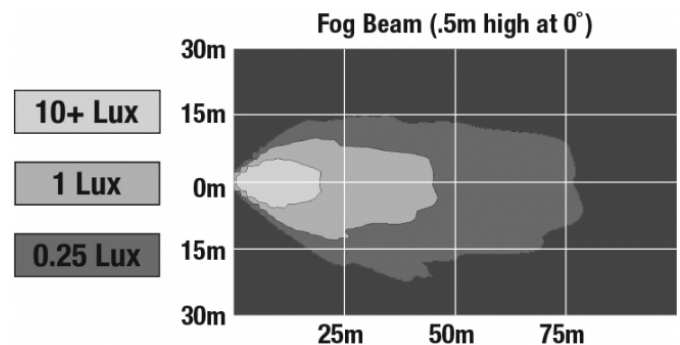

LED Jeep Fog Lights - Model 6145 J2 Series

PRODUCT INFORMATION

Description	12V SAE/ECE LED Jeep JL Rubicon Fog Light- Black - Lefthand (Single Light)
Height	167.00 mm / 6.57 in
Width	107.00 mm / 4.21 in
Depth	88.39 mm / 3.48 in
Shape	Round
Outer Lens Material	Polycarbonate
Outer Lens Color	Clear
Housing Color	Black
Bezel Color	Black
Retrofits	Jeep JL Rubicon
Minimum Operating Temperature	-40 °C / -40 °F
Maximum Operating Temperature	65 °C / 149 °F
Mating Connector	Jeep OEM wire harness
Product Weight	3.00 lbs / 1.36 kgs
Shipping Weight	0.93 lbs / 0.42 kgs

LED Jeep Fog Lights - Model 6145 J2 Series

ELECTRICAL SPECIFICATIONS

Input Voltage	12V DC
Operating Voltage	10-15V DC
Red Wire	Positive
Black Wire	Ground
Current Draw	1.6A @ 12V DC (Fog)

REGULATORY STANDARDS COMPLIANCE

ECE Reg 19
SAE J583

IEC IP69K

PHOTOMETRIC SPECIFICATIONS

Raw Lumen Output	1080
Effective Lumen Output	610
Nominal LED Color Temperature	5000 K
Beam Pattern(s)	Forward Lighting - Fog

Print date: 2020-09-26