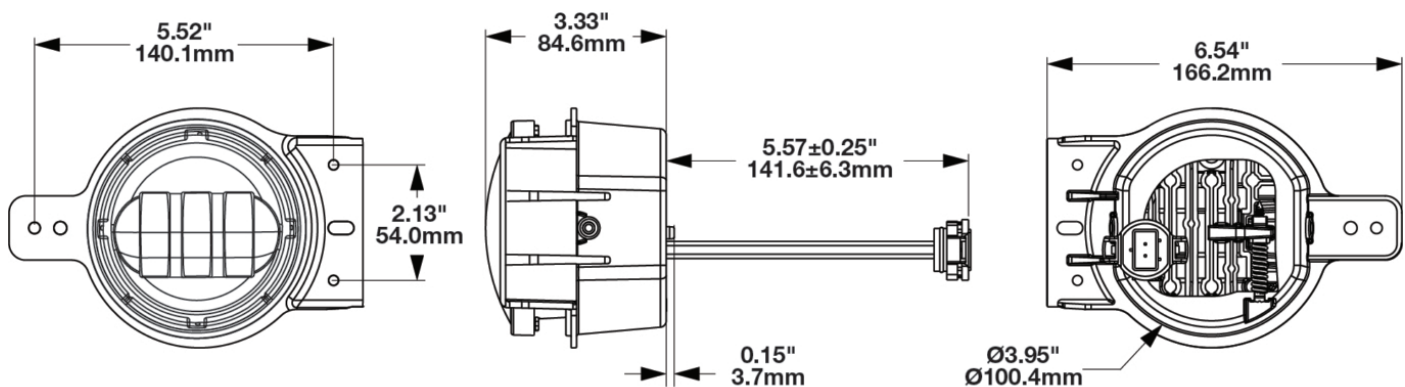

PRODUCT DIMENSIONS

Print date: 2026-06-15

© 2026 J.W. Speaker Corporation • Germantown, WI U.S.A.
www.jwspeaker.com • speaker@jwspeaker.com • 262.251.6660

J.W. SPEAKER
Engineered. Lighting. Solutions.