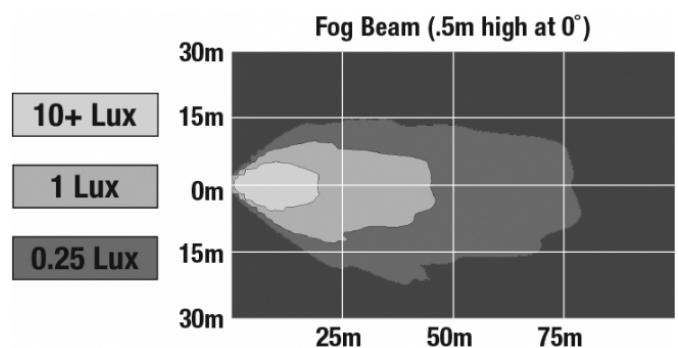

ECE Reg 19
SAE J583

IEC IP69K

PHOTOMETRIC SPECIFICATIONS

Raw Lumen Output	1080
Effective Lumen Output	610
Nominal LED Color Temperature	5000 K
Beam Pattern(s)	Forward Lighting - Fog

Print date: 2026-05-13