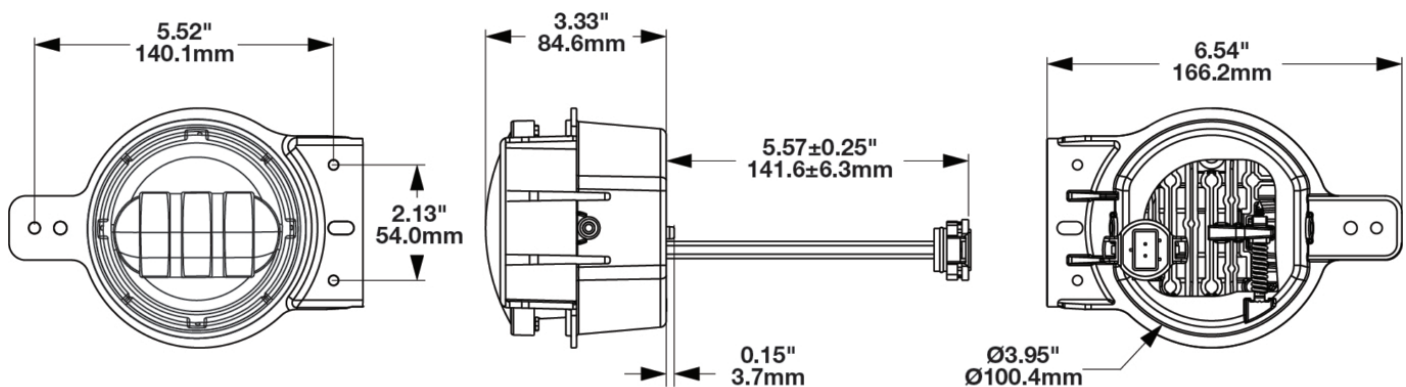

## PRODUCT INFORMATION

<b>Description</b>	12V SAE/ECE LED Jeep JL Sport Fog Light with Black Inner Bezel - 2 Light Kit
<b>Height</b>	111.00 mm / 4.37 in
<b>Width</b>	89.20 mm / 3.51 in
<b>Depth</b>	88.39 mm / 3.48 in
<b>Shape</b>	Round
<b>Outer Lens Material</b>	Polycarbonate
<b>Outer Lens Color</b>	Clear
<b>Housing Material</b>	Aluminum
<b>Housing Color</b>	Black
<b>Bezel Color</b>	Black
<b>Mounting Type</b>	Bumper Mount
<b>Retrofits</b>	Jeep JL Sport
<b>Minimum Operating Temperature</b>	-40 °C / -40 °F
<b>Maximum Operating Temperature</b>	65 °C / 149 °F
<b>Mating Connector</b>	Jeep OEM wire harness
<b>Product Weight</b>	1.80 lbs / 0.82 kgs
<b>Shipping Weight</b>	2.30 lbs / 1.04 kgs