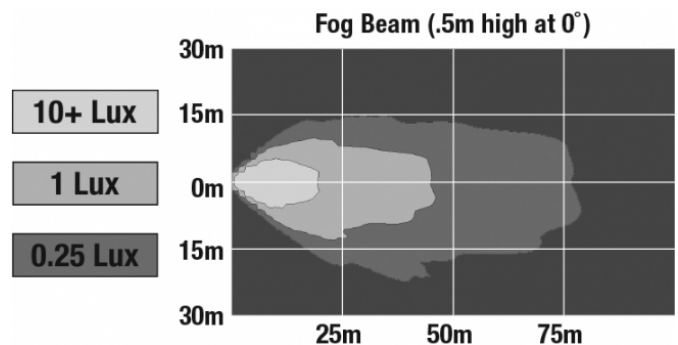

ECE Reg 19
SAE J583

IEC IP69K

PHOTOMETRIC SPECIFICATIONS

Raw Lumen Output	1080
Effective Lumen Output	610
Nominal LED Color Temperature	5000 K
Beam Pattern(s)	Forward Lighting - Fog

Print date: 2026-06-02