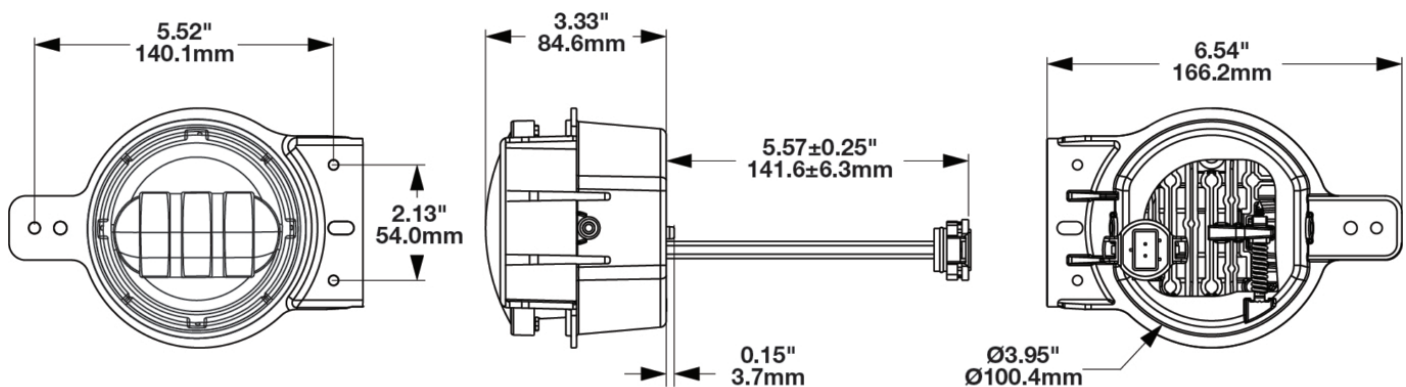

PRODUCT DIMENSIONS

Print date: 2026-06-02

© 2026 J.W. Speaker Corporation • Germantown, WI U.S.A.
www.jwspeaker.com • speaker@jwspeaker.com • 262.251.6660

J.W. SPEAKER
Engineered. Lighting. Solutions.