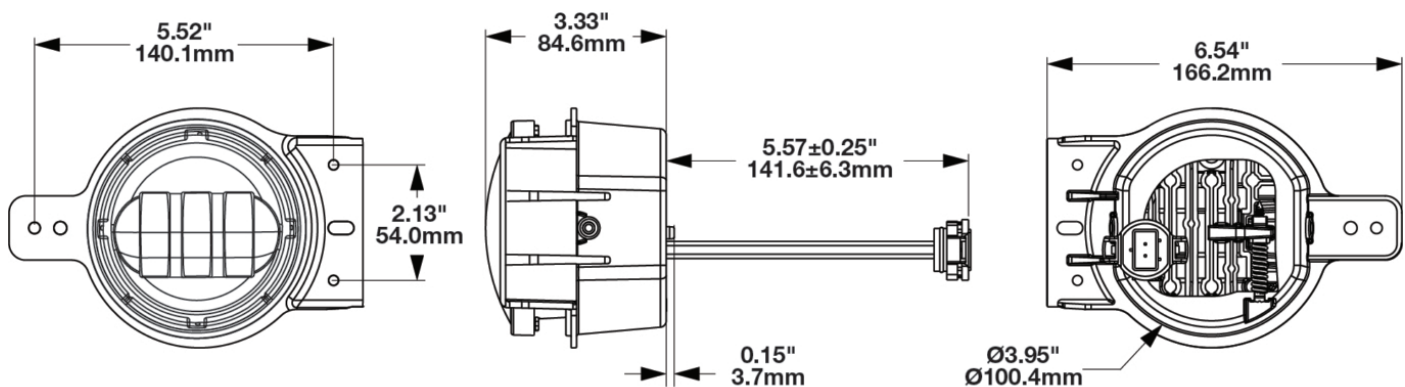

PRODUCT DIMENSIONS

Print date: 2026-04-21

© 2026 J.W. Speaker Corporation • Germantown, WI U.S.A.
www.jwspeaker.com • speaker@jwspeaker.com • 262.251.6660

J.W. SPEAKER
Engineered. Lighting. Solutions.