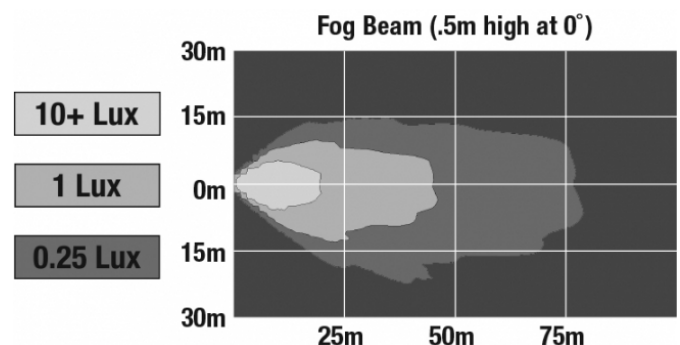

## PHOTOMETRIC SPECIFICATIONS

<b>Raw Lumen Output</b>	1080
<b>Effective Lumen Output</b>	610
<b>Nominal LED Color Temperature</b>	5000 K
<b>Beam Pattern(s)</b>	Forward Lighting - Fog

Print date: 2020-09-26