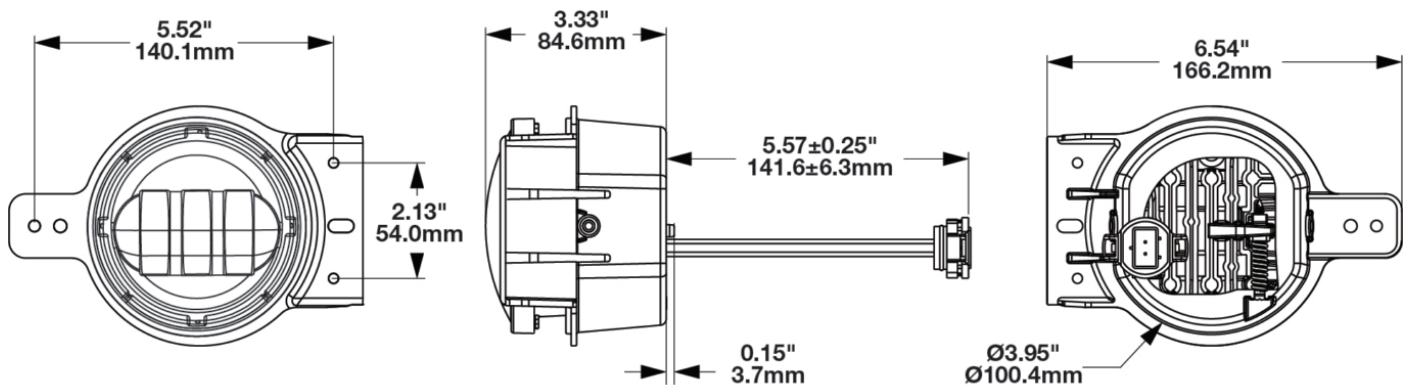

PRODUCT DIMENSIONS

Print date: 2026-05-13

© 2026 J.W. Speaker Corporation • Germantown, WI U.S.A.
www.jwspeaker.com • speaker@jwspeaker.com • 262.251.6660

J.W. SPEAKER
Engineered. Lighting. Solutions.