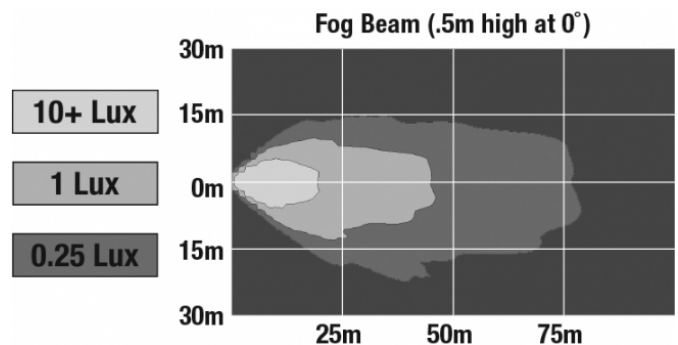

Print date: 2026-04-21

© 2026 J.W. Speaker Corporation • Germantown, WI U.S.A.
www.jwspeaker.com • speaker@jwspeaker.com • 262.251.6660