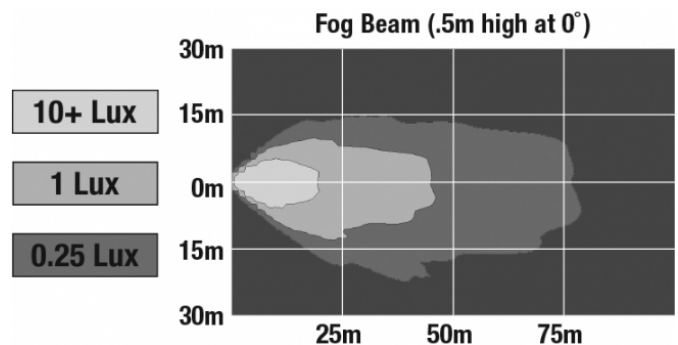

ECE Reg 19
SAE J583

IEC IP69K

PHOTOMETRIC SPECIFICATIONS

Raw Lumen Output	1080
Effective Lumen Output	610
Nominal LED Color Temperature	5000 K
Beam Pattern(s)	Forward Lighting - Fog

Print date: 2026-04-21