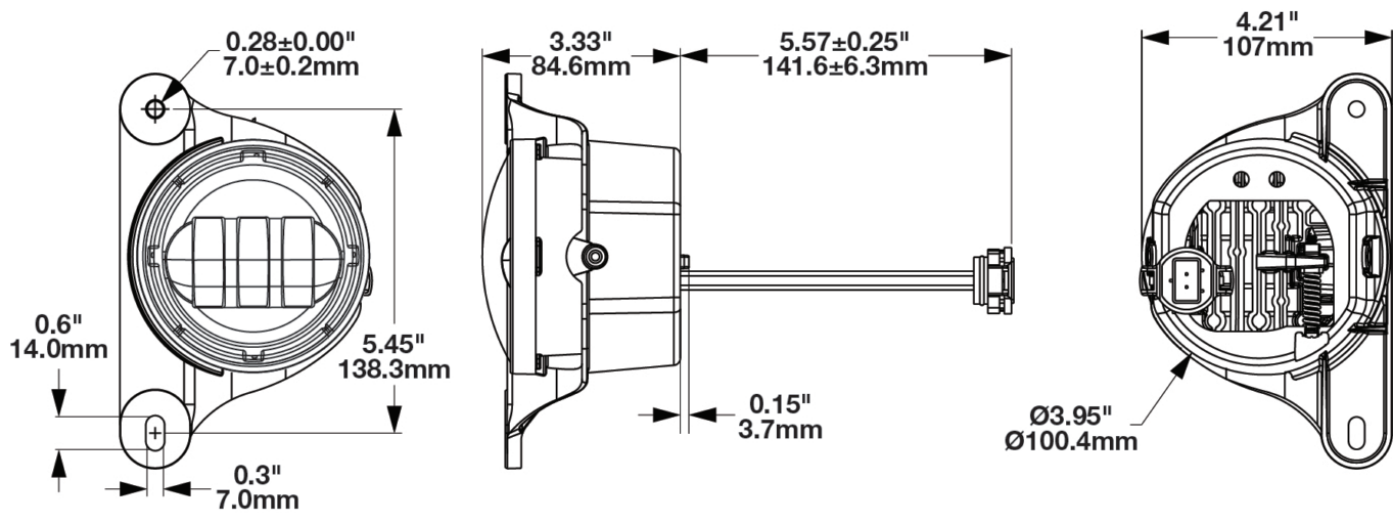

LED Jeep Fog Lights - Model 6145 J2 Series

PRODUCT INFORMATION

Description	12V SAE/ECE LED Jeep JL Rubicon Fog Light with Black Inner Bezel - 2 Light Kit
Height	167.00 mm / 6.57 in
Width	107.00 mm / 4.21 in
Depth	88.39 mm / 3.48 in
Shape	Round
Outer Lens Material	Polycarbonate
Outer Lens Color	Clear
Housing Material	Aluminum
Housing Color	Black
Bezel Color	Black
Mounting Type	Bumper Mount
Retrofits	Jeep JL Rubicon
Minimum Operating Temperature	-40 °C / -40 °F
Maximum Operating Temperature	65 °C / 149 °F
Mating Connector	Jeep OEM wire harness
Product Weight	1.80 lbs / 0.82 kgs
Shipping Weight	2.30 lbs / 1.04 kgs

PRODUCT DIMENSIONS

ELECTRICAL SPECIFICATIONS

Input Voltage	12V DC
Operating Voltage	10-15V DC
Transient Spike Protection	150V Peak @ 1 HZ-100 Pul
Red Wire	Positive
Black Wire	Ground
Current Draw	1.6A @ 12V DC