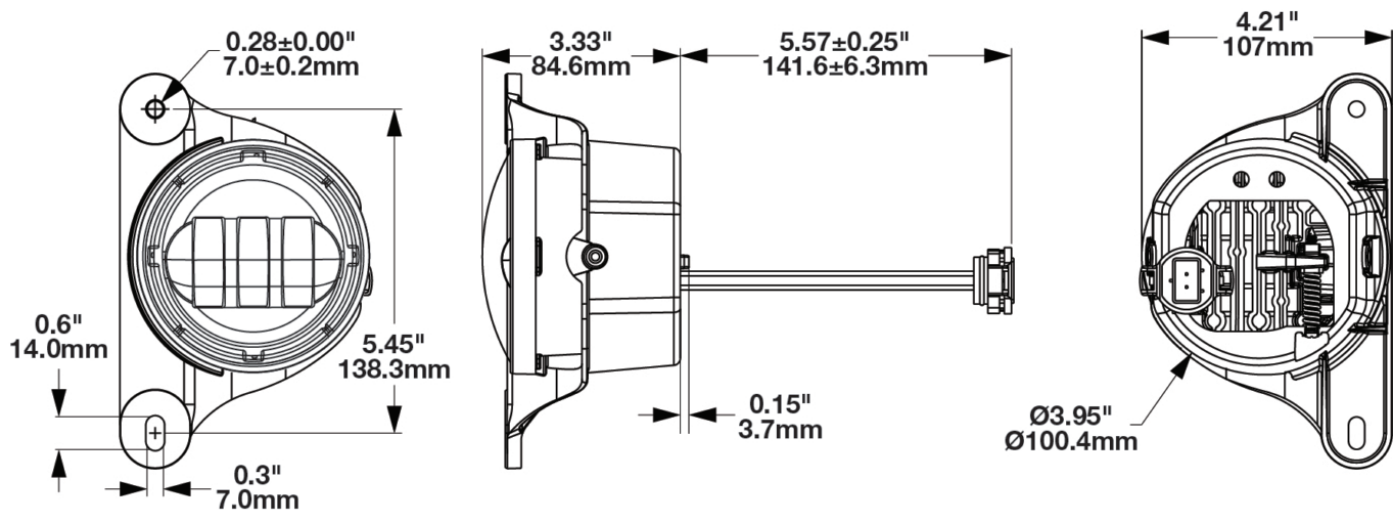

LED Jeep Fog Lights - Model 6145 J2 Series

PRODUCT INFORMATION

Description	12V SAE/ECE LED Jeep JL Rubicon Fog Light with Black Inner Bezel - 2 Light Kit
Height	167.00 mm / 6.57 in
Width	107.00 mm / 4.21 in
Depth	88.39 mm / 3.48 in
Shape	Round
Outer Lens Material	Polycarbonate
Outer Lens Color	Clear
Housing Material	Aluminum
Housing Color	Black
Bezel Color	Black
Mounting Type	Bumper Mount
Retrofits	Jeep JL Rubicon
Minimum Operating Temperature	-40 °C / -40 °F
Maximum Operating Temperature	65 °C / 149 °F
Mating Connector	Jeep OEM wire harness
Product Weight	1.80 lbs / 0.82 kgs
Shipping Weight	2.30 lbs / 1.04 kgs

PRODUCT DIMENSIONS

ELECTRICAL SPECIFICATIONS

Input Voltage	12V DC
Operating Voltage	10-15V DC
Transient Spike Protection	150V Peak @ 1 HZ-100 Pul
Red Wire	Positive
Black Wire	Ground
Current Draw	1.6A @ 12V DC