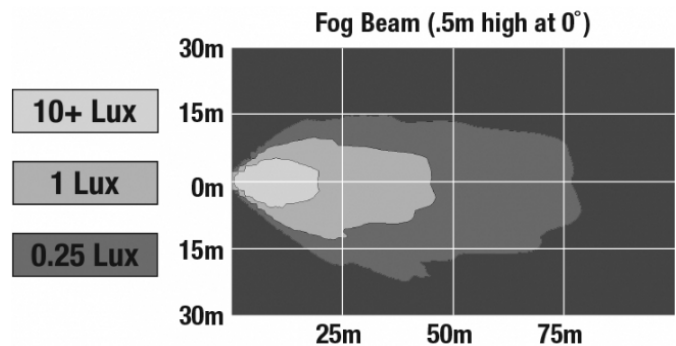

## PRODUCT DIMENSIONS

## PHOTOMETRIC SPECIFICATIONS

<b>Raw Lumen Output</b>	1080
<b>Effective Lumen Output</b>	610
<b>Nominal LED Color Temperature</b>	5000 K
<b>Beam Pattern(s)</b>	Forward Lighting - Fog