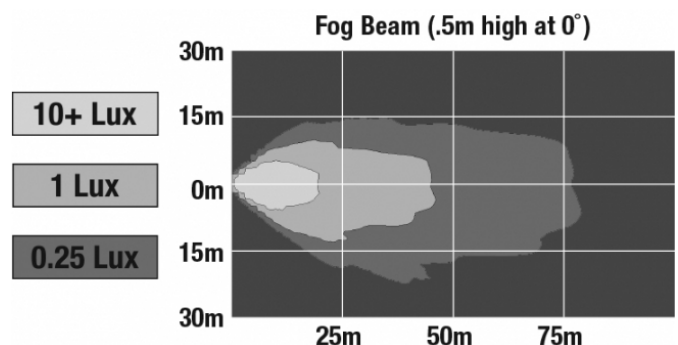

## PHOTOMETRIC SPECIFICATIONS

|                                      |                        |
|--------------------------------------|------------------------|
| <b>Raw Lumen Output</b>              | 1080                   |
| <b>Effective Lumen Output</b>        | 610                    |
| <b>Nominal LED Color Temperature</b> | 5000 K                 |
| <b>Beam Pattern(s)</b>               | Forward Lighting - Fog |