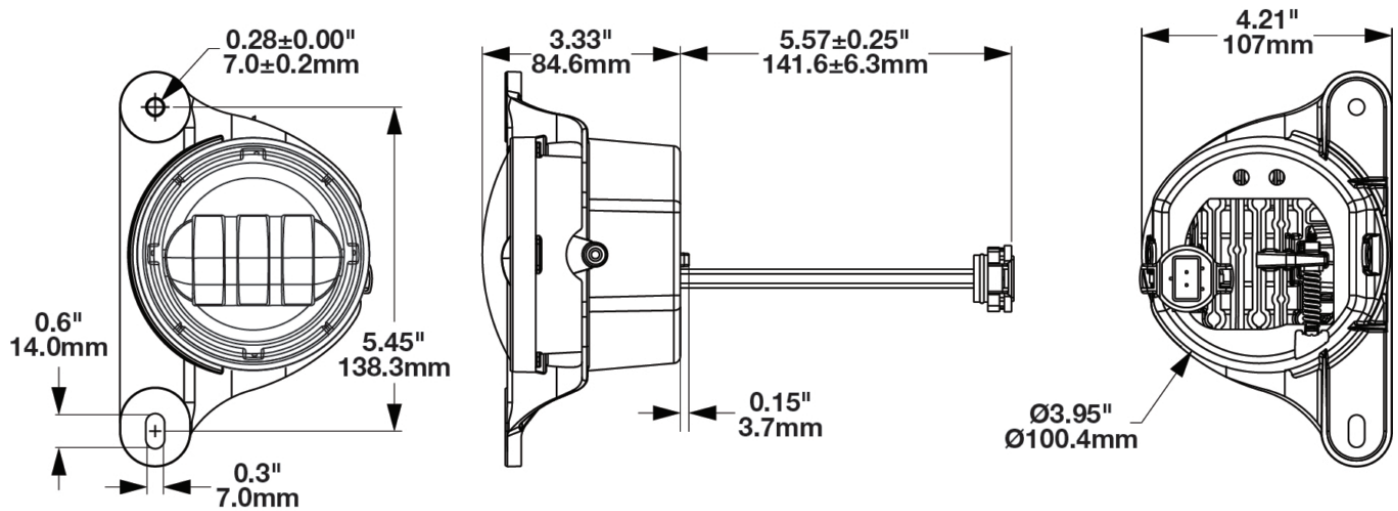

LED Jeep Fog Lights - Model 6145 J2 Series

PRODUCT DIMENSIONS

ELECTRICAL SPECIFICATIONS

Input Voltage	12V DC
Operating Voltage	10-15V DC
Transient Spike Protection	150V Peak @ 1 HZ-100 Pul
Red Wire	Positive
Black Wire	Ground
Current Draw	1.6A @ 12V DC

REGULATORY STANDARDS COMPLIANCE

ECE Reg 19
SAE J583

IEC IP69K

Print date: 2026-06-28

© 2026 J.W. Speaker Corporation • Germantown, WI U.S.A.
www.jwspeaker.com • speaker@jwspeaker.com • 262.251.6660

J.W. SPEAKER
Engineered. Lighting. Solutions.