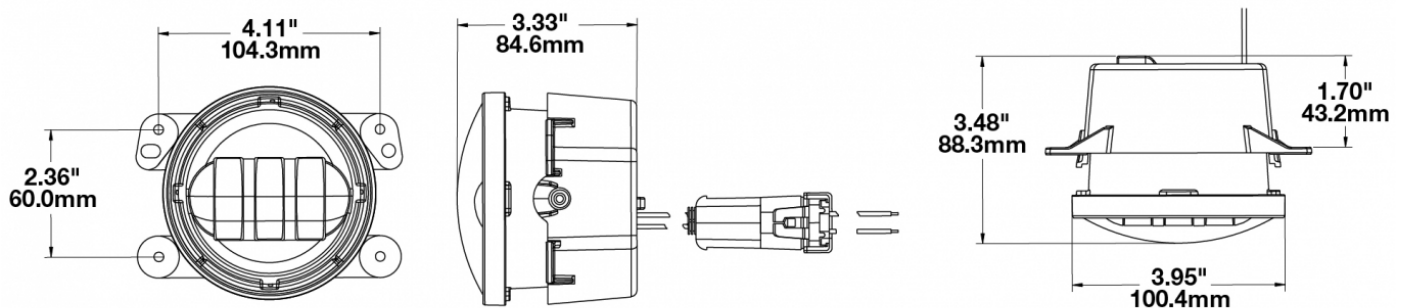

PRODUCT DIMENSIONS

Print date: 2020-09-26

© 2020 J.W. Speaker Corporation • Germantown, WI U.S.A.
www.jwspeaker.com • speaker@jwspeaker.com • 262.251.6660

J.W. SPEAKER
Engineered. Lighting. Solutions.