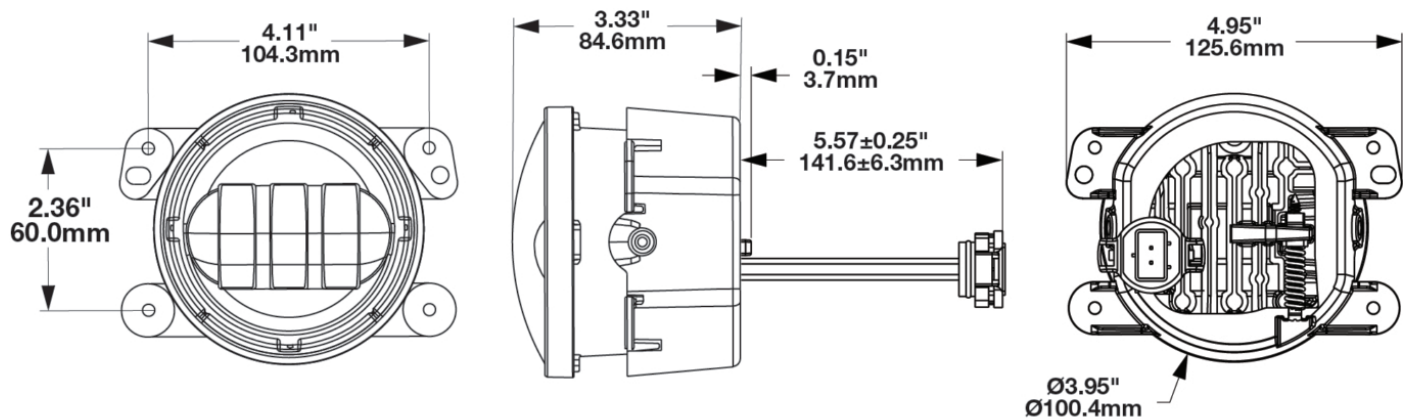

PRODUCT DIMENSIONS

Print date: 2026-04-05

© 2026 J.W. Speaker Corporation • Germantown, WI U.S.A.
www.jwspeaker.com • speaker@jwspeaker.com • 262.251.6660

J.W. SPEAKER
Engineered. Lighting. Solutions.