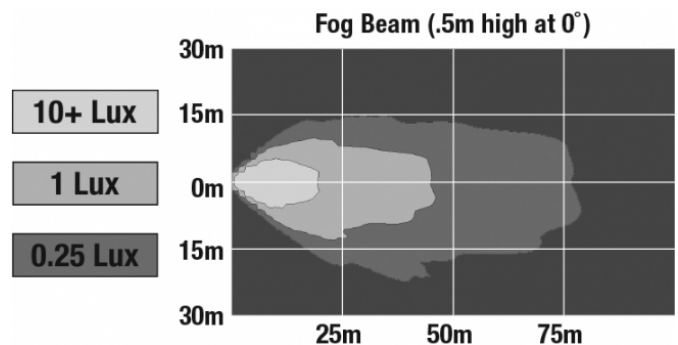

ECE Reg 19
SAE J583

IEC IP69K

PHOTOMETRIC SPECIFICATIONS

Raw Lumen Output	1080
Effective Lumen Output	610
Nominal LED Color Temperature	5000 K
Beam Pattern(s)	Forward Lighting - Fog

Print date: 2026-04-05