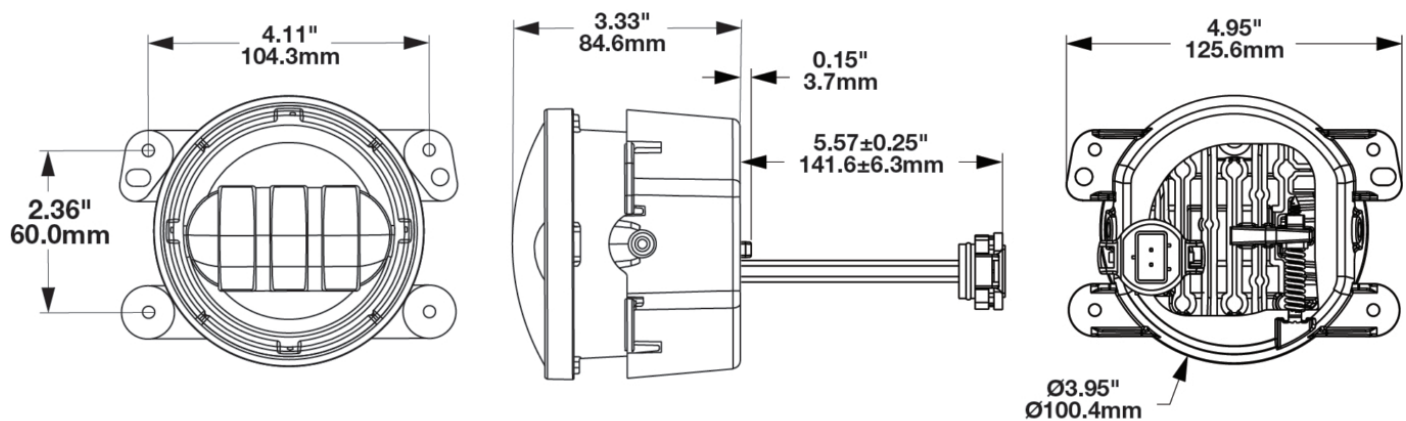

PRODUCT DIMENSIONS

Print date: 2026-06-15

© 2026 J.W. Speaker Corporation • Germantown, WI U.S.A.
www.jwspeaker.com • speaker@jwspeaker.com • 262.251.6660

J.W. SPEAKER
Engineered. Lighting. Solutions.