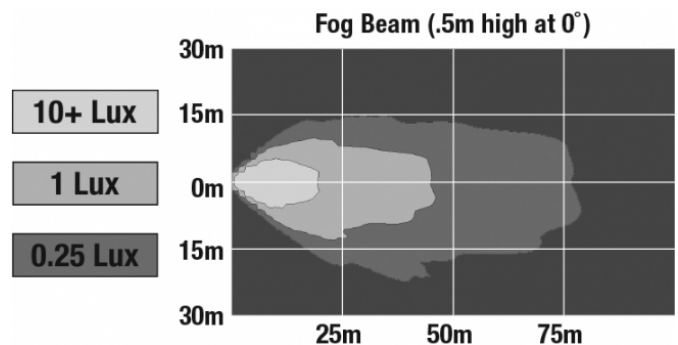

ECE Reg 19
SAE J583

IEC IP69K

PHOTOMETRIC SPECIFICATIONS

Raw Lumen Output	1080
Effective Lumen Output	610
Nominal LED Color Temperature	5000 K
Beam Pattern(s)	Forward Lighting - Fog

Print date: 2026-06-15