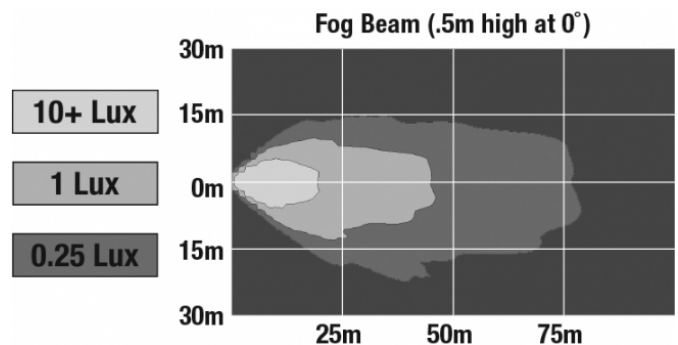

ECE Reg 19
SAE J583

IEC IP69K

PHOTOMETRIC SPECIFICATIONS

Raw Lumen Output	1080
Effective Lumen Output	610
Nominal LED Color Temperature	5000 K
Beam Pattern(s)	Forward Lighting - Fog

Print date: 2026-06-07