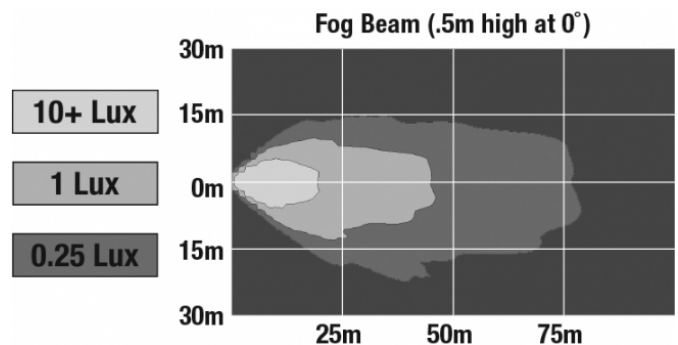

ECE Reg 19
SAE J583

IEC IP69K

PHOTOMETRIC SPECIFICATIONS

Raw Lumen Output	1080
Effective Lumen Output	610
Nominal LED Color Temperature	5000 K
Beam Pattern(s)	Forward Lighting - Fog

Print date: 2026-04-27