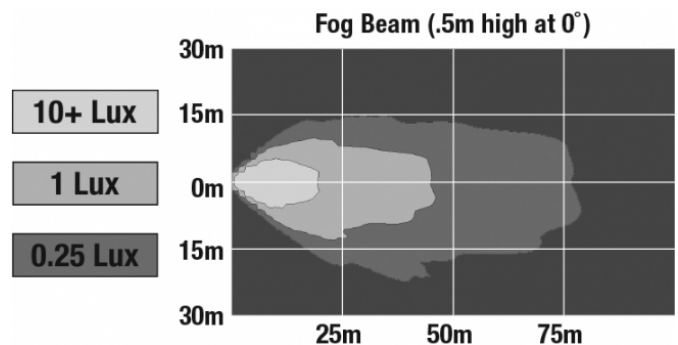

ECE Reg 19
SAE J583

IEC IP69K

PHOTOMETRIC SPECIFICATIONS

Raw Lumen Output	1080
Effective Lumen Output	610
Nominal LED Color Temperature	5000 K
Beam Pattern(s)	Forward Lighting - Fog

Print date: 2026-06-28