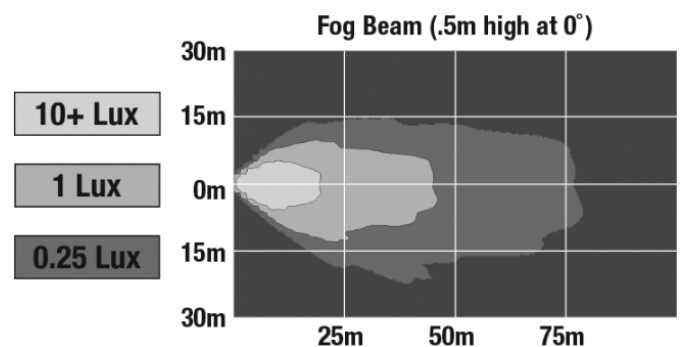

PHOTOMETRIC SPECIFICATIONS

Raw Lumen Output	1080
Effective Lumen Output	610
Nominal LED Color Temperature	5000 K
Beam Pattern(s)	Forward Lighting - Fog

Print date: 2020-09-26

© 2020 J.W. Speaker Corporation • Germantown, WI U.S.A.
www.jwspeaker.com • speaker@jwspeaker.com • 262.251.6660