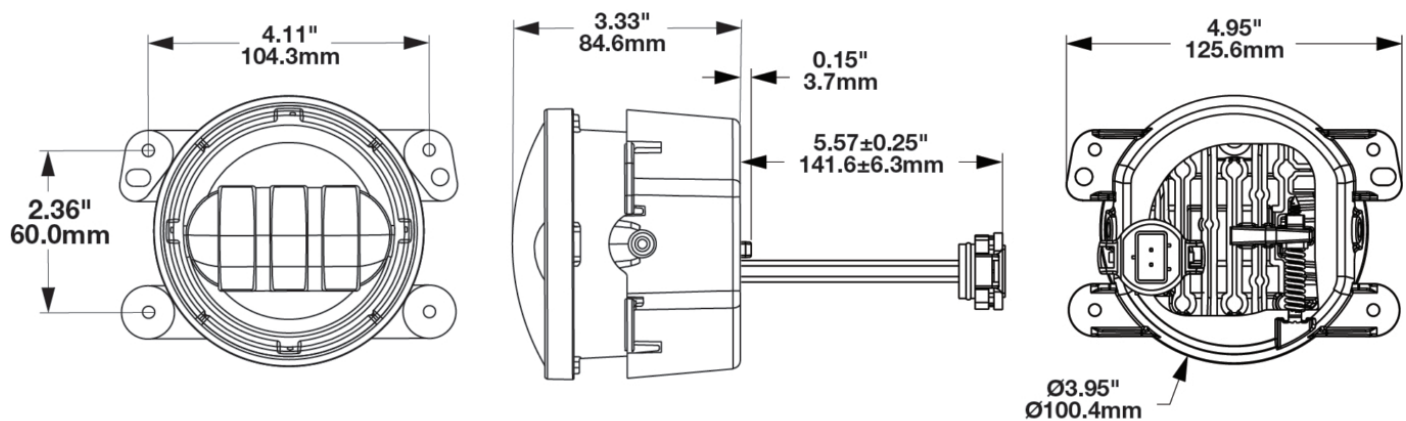

PRODUCT DIMENSIONS

Print date: 2026-04-27

© 2026 J.W. Speaker Corporation • Germantown, WI U.S.A.
www.jwspeaker.com • speaker@jwspeaker.com • 262.251.6660

J.W. SPEAKER
Engineered. Lighting. Solutions.