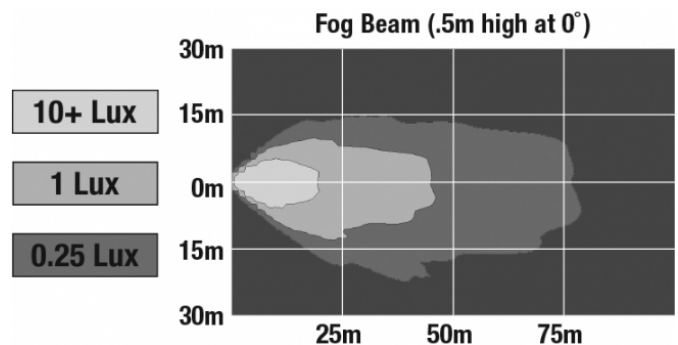

ECE Reg 19
SAE J583

IEC IP69K

PHOTOMETRIC SPECIFICATIONS

Raw Lumen Output	1080
Effective Lumen Output	610
Nominal LED Color Temperature	5000 K
Beam Pattern(s)	Forward Lighting - Fog

Print date: 2026-05-17