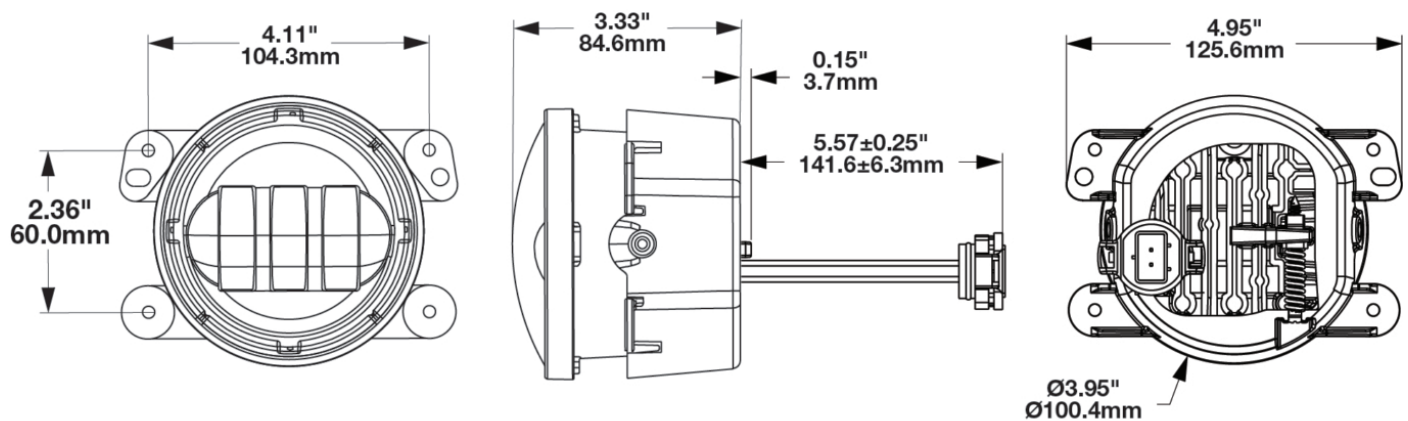

PRODUCT DIMENSIONS

Print date: 2026-05-17

© 2026 J.W. Speaker Corporation • Germantown, WI U.S.A.
www.jwspeaker.com • speaker@jwspeaker.com • 262.251.6660

J.W. SPEAKER
Engineered. Lighting. Solutions.