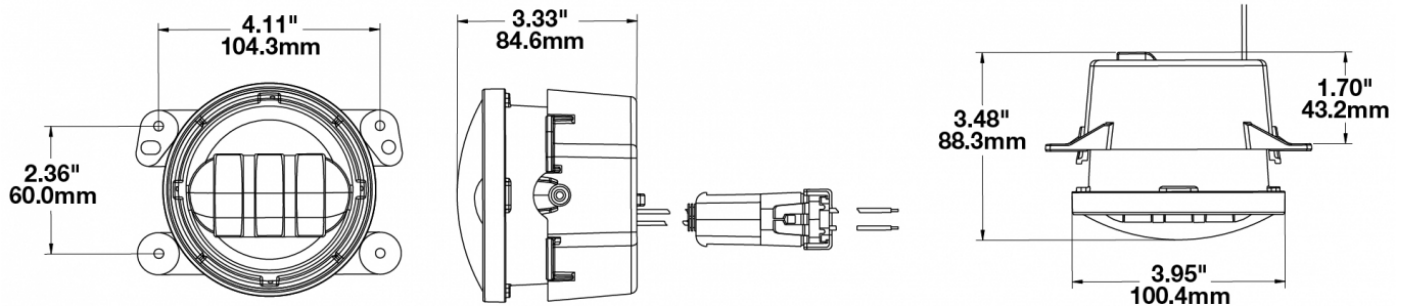

## PRODUCT INFORMATION

<b>Description</b>	Model 6145 - LED Jeep Fog Light - Black - (Service)
<b>Height</b>	100.08 mm / 3.94 in
<b>Width</b>	125.73 mm / 4.95 in
<b>Depth</b>	88.39 mm / 3.48 in
<b>Shape</b>	Round
<b>Outer Lens Material</b>	Polycarbonate
<b>Outer Lens Color</b>	Clear
<b>Housing Material</b>	Aluminum
<b>Housing Color</b>	Black
<b>Bezel Color</b>	Black
<b>Mounting Type</b>	Bumper Mount
<b>Retrofits</b>	Jeep JL
<b>Minimum Operating Temperature</b>	-40 °C / -40 °F
<b>Maximum Operating Temperature</b>	65 °C / 149 °F
<b>Mating Connector</b>	Jeep OEM wire harness
<b>Product Weight</b>	3.00 lbs / 1.36 kgs
<b>Shipping Weight</b>	0.93 lbs / 0.42 kgs

## PRODUCT DIMENSIONS