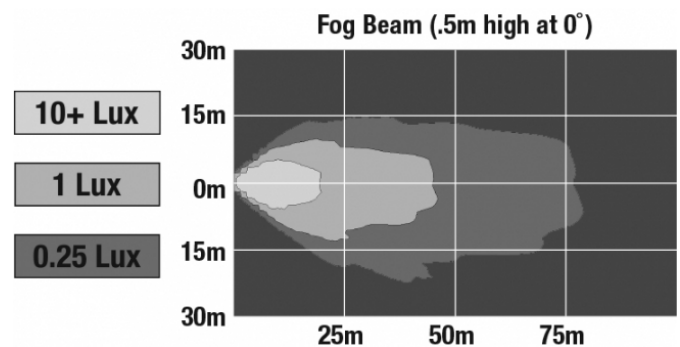

Buy America Standards

Eco Friendly

Tested to ECE Reg. 10
(Radiated Emissions only)

ECE Reg 19

SAE J583

PHOTOMETRIC SPECIFICATIONS

Raw Lumen Output	1,080
Effective Lumen Output	610
Nominal LED Color Temperature	5000 K
Beam Pattern(s)	Forward Lighting - Fog