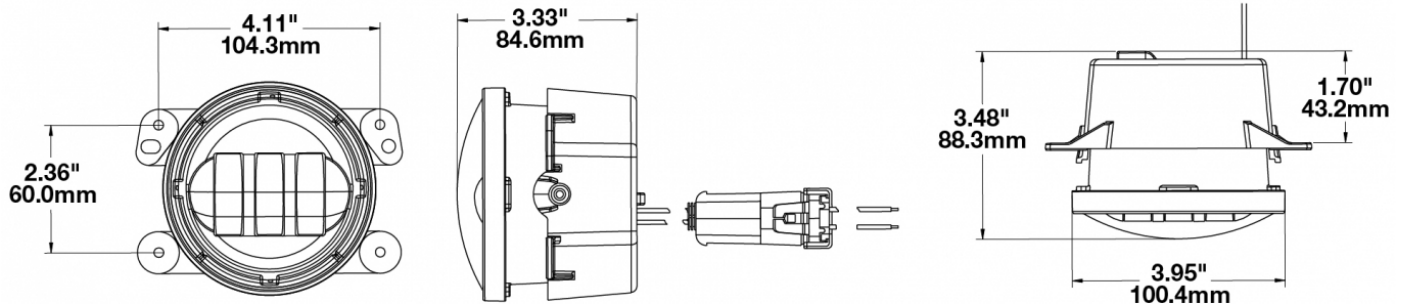

PRODUCT DIMENSIONS

Print date: 2026-04-27

© 2026 J.W. Speaker Corporation • Germantown, WI U.S.A.
www.jwspeaker.com • speaker@jwspeaker.com • 262.251.6660

J.W. SPEAKER
Engineered. Lighting. Solutions.