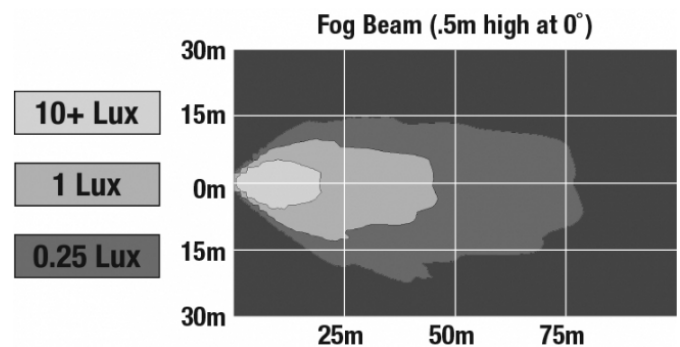

APPLICATIONS

Print date: 2026-04-27

© 2026 J.W. Speaker Corporation • Germantown, WI U.S.A.
www.jwspeaker.com • speaker@jwspeaker.com • 262.251.6660