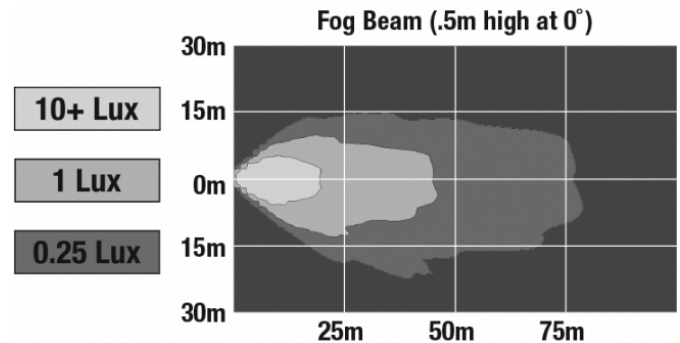

Raw Lumen Output	1,080
Effective Lumen Output	610
Nominal LED Color Temperature	5000 K
Beam Pattern(s)	Forward Lighting - Fog

APPLICATIONS

INSTALLATION & APPLICATION INFORMATION

The Model 6145 J2 Series fog lights are designed exclusively for Jeep Fog Lights, intended for 2007 & newer model year Jeep Wranglers. Splicing required.