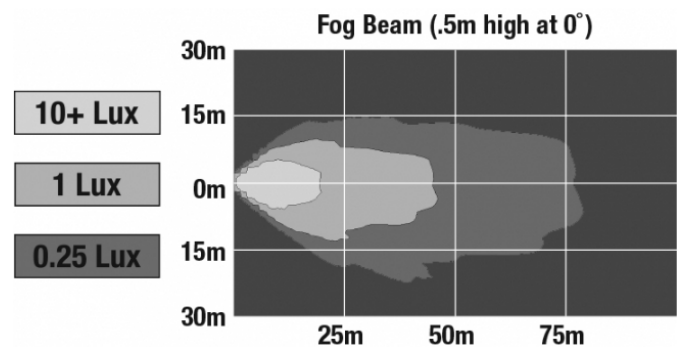

## PHOTOMETRIC SPECIFICATIONS

<b>Raw Lumen Output</b>	1,080
<b>Effective Lumen Output</b>	610
<b>Nominal LED Color Temperature</b>	5000 K
<b>Beam Pattern(s)</b>	Forward Lighting - Fog

Print date: 2018-01-16