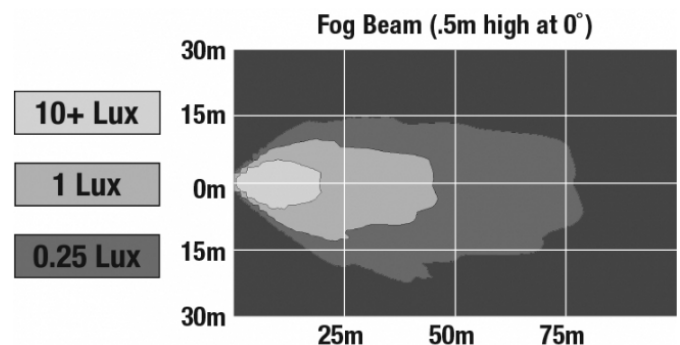

## PHOTOMETRIC SPECIFICATIONS

<b>Raw Lumen Output</b>	1,080
<b>Effective Lumen Output</b>	610
<b>Nominal LED Color Temperature</b>	5000 K
<b>Beam Pattern(s)</b>	Forward Lighting - Fog