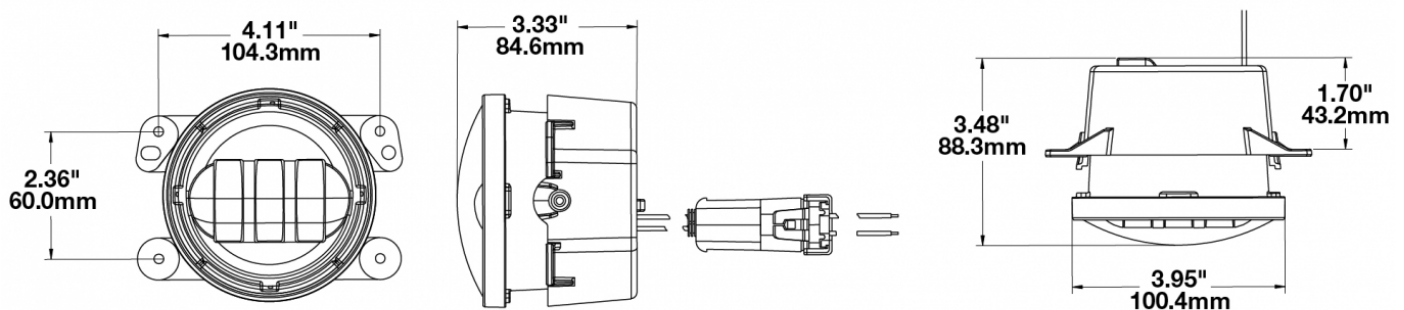

PRODUCT DIMENSIONS

Print date: 2018-01-16

© 2018 J.W. Speaker Corporation • Germantown, WI U.S.A.
www.jwspeaker.com • speaker@jwspeaker.com • 262.251.6660

J.W. SPEAKER
Engineered. Lighting. Solutions.