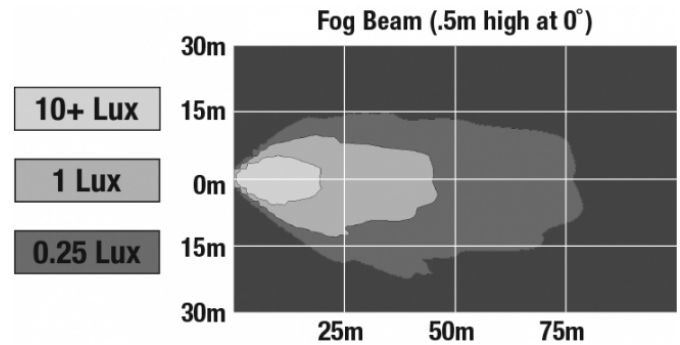

PHOTOMETRIC SPECIFICATIONS

Raw Lumen Output	1,080
Effective Lumen Output	610
Nominal LED Color Temperature	5000 K
Beam Pattern(s)	Forward Lighting - Fog

APPLICATIONS

RELATED PRODUCTS

Part Number

0554413

12V SAE/ECE Fog Light
with Carbon Fiber
Inner Bezel - 2 Light Kit