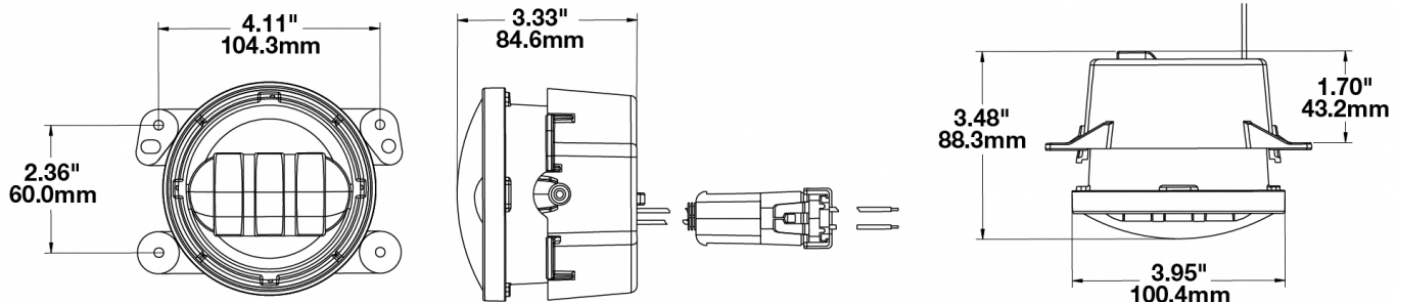

PRODUCT DIMENSIONS

Print date: 2026-05-17

© 2026 J.W. Speaker Corporation • Germantown, WI U.S.A.
www.jwspeaker.com • speaker@jwspeaker.com • 262.251.6660

J.W. SPEAKER
Engineered. Lighting. Solutions.