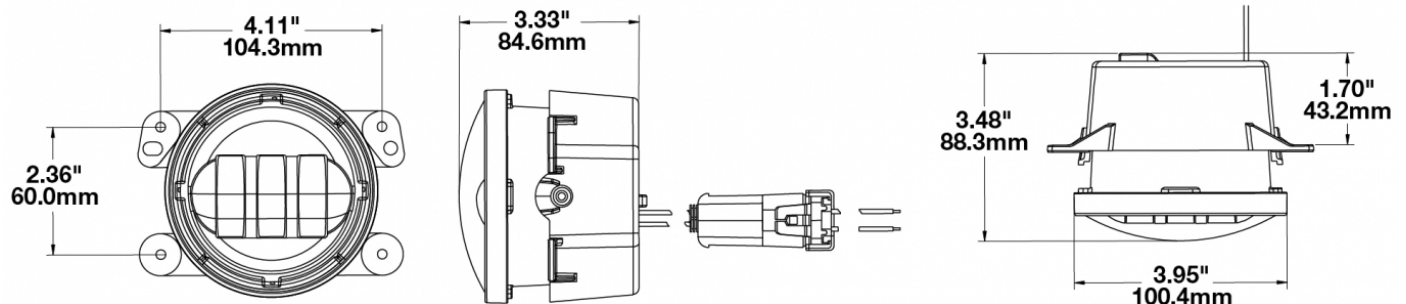

PRODUCT DIMENSIONS

Print date: 2026-06-07

© 2026 J.W. Speaker Corporation • Germantown, WI U.S.A.
www.jwspeaker.com • speaker@jwspeaker.com • 262.251.6660

J.W. SPEAKER
Engineered. Lighting. Solutions.