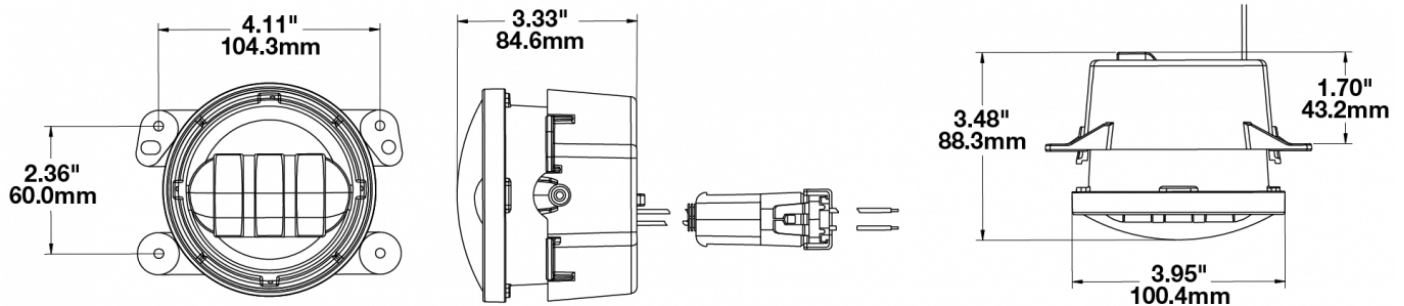

LED Jeep Fog Lights - Model 6145 J2 Series

PRODUCT INFORMATION

Description	12V SAE/ECE Fog Light with Black Inner Bezel - 2 Light Kit
Height	100.80 mm / 3.97 in
Width	125.73 mm / 4.95 in
Depth	88.39 mm / 3.48 in
Shape	Round
Outer Lens Material	Hardcoated Polycarbonate
Outer Lens Color	Clear
Housing Material	Die-Cast Aluminum
Housing Color	Black
Bezel Color	Black
Mounting Type	Bumper Mount
Retrofits	Jeep, Dodge, PT and Chrysler
Minimum Operating Temperature	-40 °C / -40 °F
Maximum Operating Temperature	65 °C / 149 °F
Mating Connector	Packard #12059183
Shipping Weight	2.30 lbs / 1.04 kgs
Additional Information	The Model 6145 J2 Series fog lights are designed exclusively for Jeep Fog Lights, intended for 2014 & newer model year Jeep Wranglers. Splicing required.

PRODUCT DIMENSIONS

ELECTRICAL SPECIFICATIONS

Input Voltage	12V DC
Operating Voltage	10-15V DC
Red Wire	Positive
Black Wire	Negative
Current Draw	1.60A @ 12V DC

REGULATORY STANDARDS COMPLIANCE

Buy America Standards
Eco Friendly
Tested to ECE Reg. 10
(Radiated Emissions only)

PHOTOMETRIC SPECIFICATIONS

Raw Lumen Output	1,080
Effective Lumen Output	610
Nominal LED Color Temperature	5000 K
Beam Pattern(s)	Forward Lighting - Fog

APPLICATIONS

RELATED PRODUCTS

Part Number

0554413

12V SAE/ECE Fog Light
with Carbon Fiber
Inner Bezel - 2 Light Kit