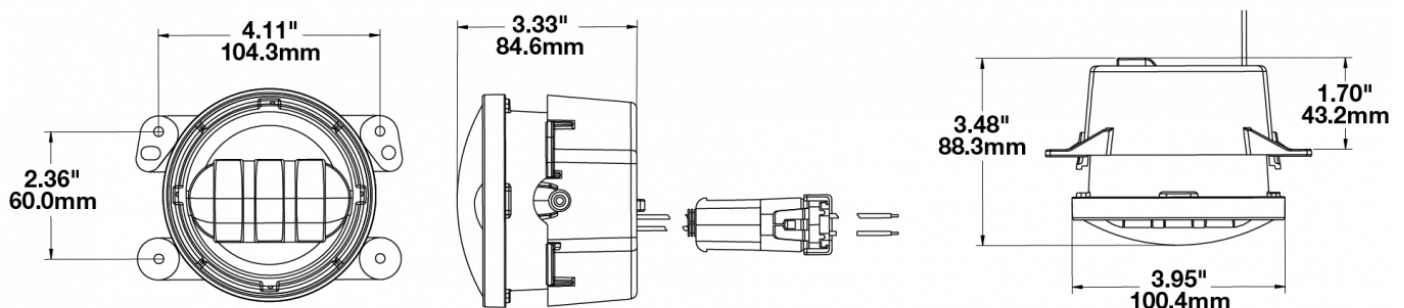

PRODUCT DIMENSIONS

Print date: 2017-08-23

© 2017 J.W. Speaker Corporation • Germantown, WI U.S.A.
www.jwspeaker.com • speaker@jwspeaker.com • 262.251.6660

J.W. SPEAKER
Engineered. Lighting. Solutions.