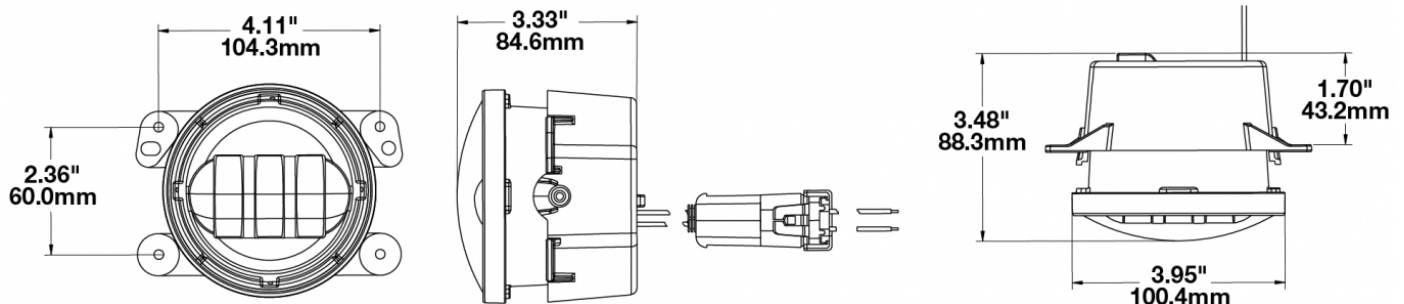

PRODUCT DIMENSIONS

Print date: 2026-06-28

© 2026 J.W. Speaker Corporation • Germantown, WI U.S.A.
www.jwspeaker.com • speaker@jwspeaker.com • 262.251.6660

J.W. SPEAKER
Engineered. Lighting. Solutions.