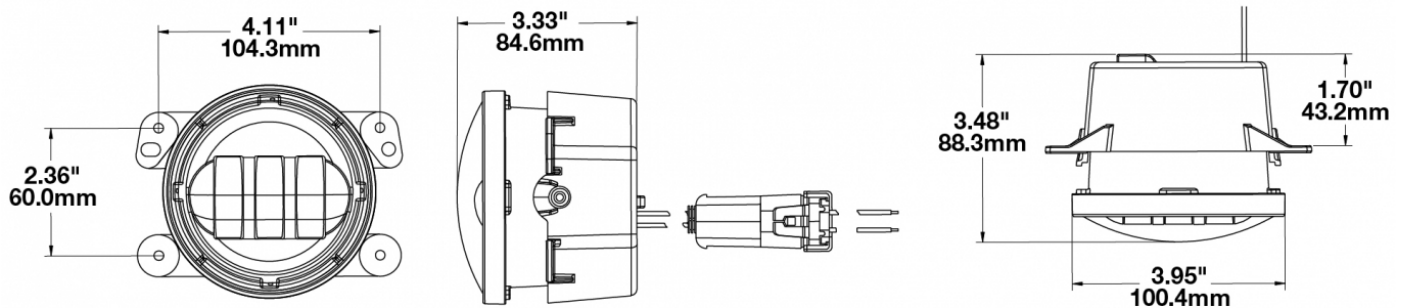

## PRODUCT INFORMATION

<b>Description</b>	12V SAE/ECE LED Fog Light with Black Inner Bezel - 2 Light Kit
<b>Height</b>	100.80 mm / 3.97 in
<b>Width</b>	125.73 mm / 4.95 in
<b>Depth</b>	88.39 mm / 3.48 in
<b>Shape</b>	Round
<b>Outer Lens Material</b>	Hardcoated Polycarbonate
<b>Outer Lens Color</b>	Clear
<b>Housing Material</b>	Die-Cast Aluminum
<b>Housing Color</b>	Black
<b>Bezel Color</b>	Black
<b>Mounting Type</b>	Bumper Mount
<b>Retrofits</b>	Jeep, Dodge, PT and Chrysler
<b>Minimum Operating Temperature</b>	-40 °C / -40 °F
<b>Maximum Operating Temperature</b>	65 °C / 149 °F
<b>Mating Connector</b>	Packard #12059183
<b>Product Weight</b>	3.00 lbs / 1.36 kgs
<b>Shipping Weight</b>	2.30 lbs / 1.04 kgs

## PRODUCT DIMENSIONS