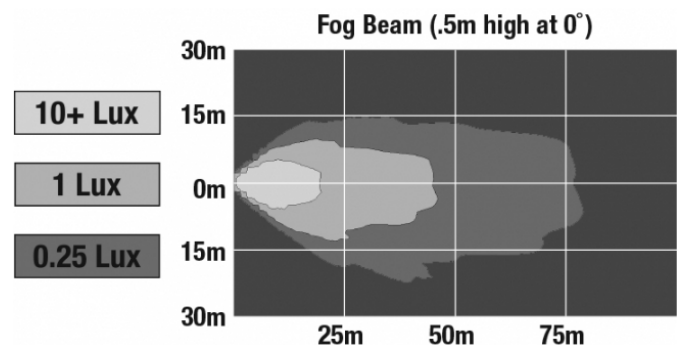

LED Jeep Fog Lights - Model 6145 J2 Series

PRODUCT INFORMATION

Description	12V SAE/ECE LED Fog Light with Black Inner Bezel - 2 Light Kit
Height	100.80 mm / 3.97 in
Width	125.73 mm / 4.95 in
Depth	88.39 mm / 3.48 in
Shape	Round
Outer Lens Material	Hardcoated Polycarbonate
Outer Lens Color	Clear
Housing Material	Die-Cast Aluminum
Housing Color	Black
Bezel Color	Black
Mounting Type	Bumper Mount
Retrofits	Jeep, Dodge, PT and Chrysler
Minimum Operating Temperature	-40 °C / -40 °F
Maximum Operating Temperature	65 °C / 149 °F
Mating Connector	Packard #12059183
Product Weight	3.00 lbs / 1.36 kgs
Shipping Weight	2.50 lbs / 1.13 kgs

ECE Reg 19
SAE J583

PHOTOMETRIC SPECIFICATIONS

Raw Lumen Output	1,080
Effective Lumen Output	610
Nominal LED Color Temperature	5000 K
Beam Pattern(s)	Forward Lighting - Fog

APPLICATIONS

Print date: 2026-06-28