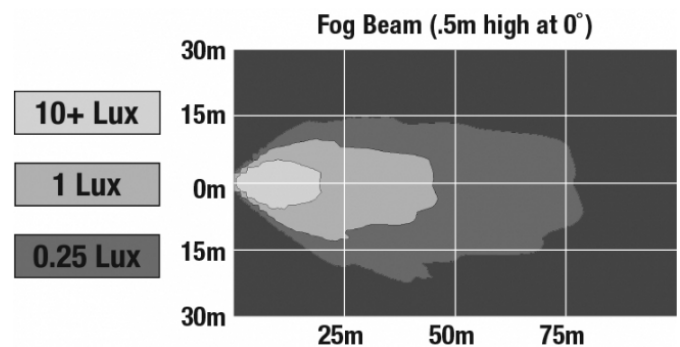

## PHOTOMETRIC SPECIFICATIONS

<b>Raw Lumen Output</b>	1,080
<b>Effective Lumen Output</b>	610
<b>Nominal LED Color Temperature</b>	5000 K
<b>Beam Pattern(s)</b>	Forward Lighting - Fog