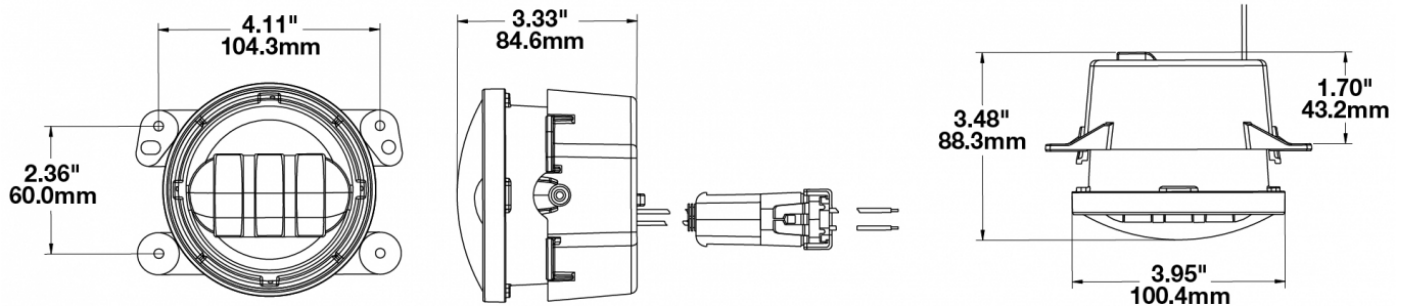

LED Jeep Fog Lights - Model 6145 J2 Series

PRODUCT INFORMATION

Description	12V SAE/ECE LED Fog Light with Black Inner Bezel - 2 Light Kit
Height	100.80 mm / 3.97 in
Width	125.73 mm / 4.95 in
Depth	88.39 mm / 3.48 in
Shape	Round
Outer Lens Material	Hardcoated Polycarbonate
Outer Lens Color	Clear
Housing Material	Die-Cast Aluminum
Housing Color	Black
Bezel Color	Black
Mounting Type	Bumper Mount
Retrofits	Jeep, Dodge, PT and Chrysler
Minimum Operating Temperature	-40 °C / -40 °F
Maximum Operating Temperature	65 °C / 149 °F
Mating Connector	Packard #12059183
Product Weight	0.00 lbs / 0 kgs
Shipping Weight	2.30 lbs / 1.04 kgs

PRODUCT DIMENSIONS

ELECTRICAL SPECIFICATIONS

Input Voltage	12V DC
Operating Voltage	10-15V DC
Red Wire	Positive
Black Wire	Negative
Current Draw	1.60A @ 12V DC

REGULATORY STANDARDS COMPLIANCE

Buy America Standards
Eco Friendly
Tested to ECE Reg. 10
(Radiated Emissions only)