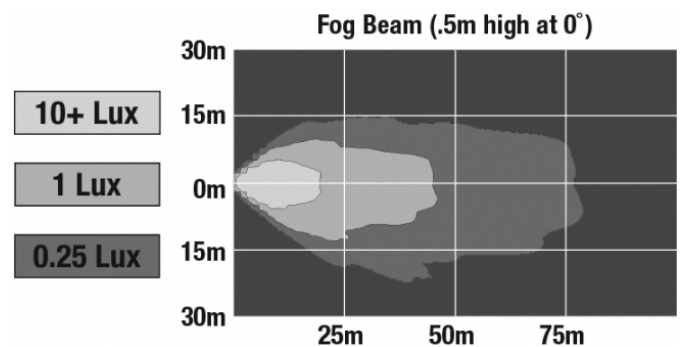

## PHOTOMETRIC SPECIFICATIONS

<b>Raw Lumen Output</b>	1,080
<b>Effective Lumen Output</b>	610
<b>Nominal LED Color Temperature</b>	5000 K
<b>Beam Pattern(s)</b>	Forward Lighting - Fog