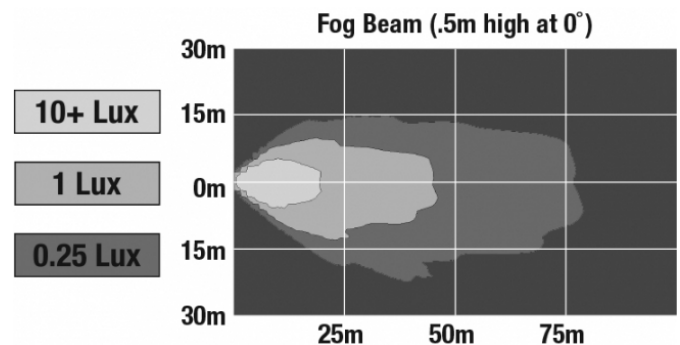

## PHOTOMETRIC SPECIFICATIONS

<b>Raw Lumen Output</b>	1,080
<b>Effective Lumen Output</b>	610
<b>Nominal LED Color Temperature</b>	5000 K
<b>Beam Pattern(s)</b>	Forward Lighting - Fog

Print date: 2024-07-27