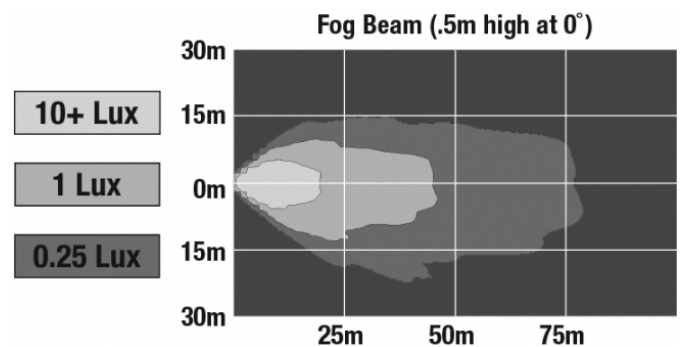

LED Jeep Fog Lights - Model 6145 J2 Series

PRODUCT INFORMATION

Description	12V SAE/ECE LED Fog Light with Carbon Fiber Inner Bezel - 2 Light Kit
Height	100.08 mm / 3.94 in
Width	125.73 mm / 4.95 in
Depth	88.39 mm / 3.48 in
Shape	Round
Outer Lens Material	Hardcoated Polycarbonate
Outer Lens Color	Clear
Housing Material	Die-Cast Aluminum
Housing Color	Black
Bezel Color	Black Carbon Fiber
Mounting Type	Bumper Mount
Retrofits	Jeep, Dodge, PT and Chrysler
Minimum Operating Temperature	-40 °C / -40 °F
Maximum Operating Temperature	65 °C / 149 °F
Mating Connector	Packard 12059183
Product Weight	3.00 lbs / 1.36 kgs
Shipping Weight	2.50 lbs / 1.13 kgs

ECE Reg 19
SAE J583

PHOTOMETRIC SPECIFICATIONS

Raw Lumen Output	1,080
Effective Lumen Output	610
Nominal LED Color Temperature	5000 K
Beam Pattern(s)	Forward Lighting - Fog

APPLICATIONS

Print date: 2026-04-27