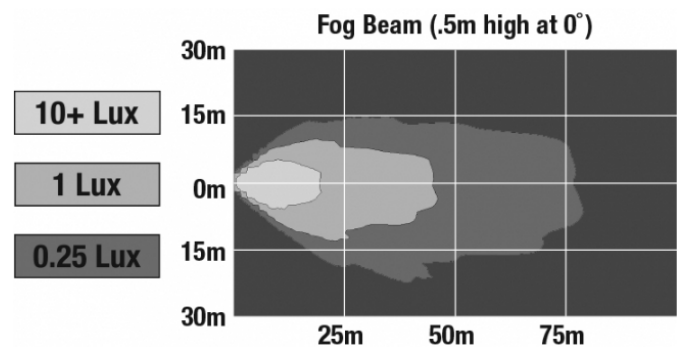

Buy America Standards

Eco Friendly

Tested to ECE Reg. 10
(Radiated Emissions only)

ECE Reg 19

SAE J583

PHOTOMETRIC SPECIFICATIONS

Raw Lumen Output	1,080
Effective Lumen Output	610
Nominal LED Color Temperature	5000 K
Beam Pattern(s)	Forward Lighting - Fog