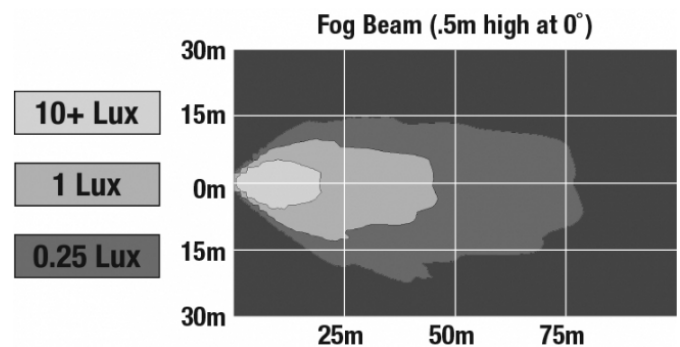

APPLICATIONS

Print date: 2026-05-17

© 2026 J.W. Speaker Corporation • Germantown, WI U.S.A.
www.jwspeaker.com • speaker@jwspeaker.com • 262.251.6660