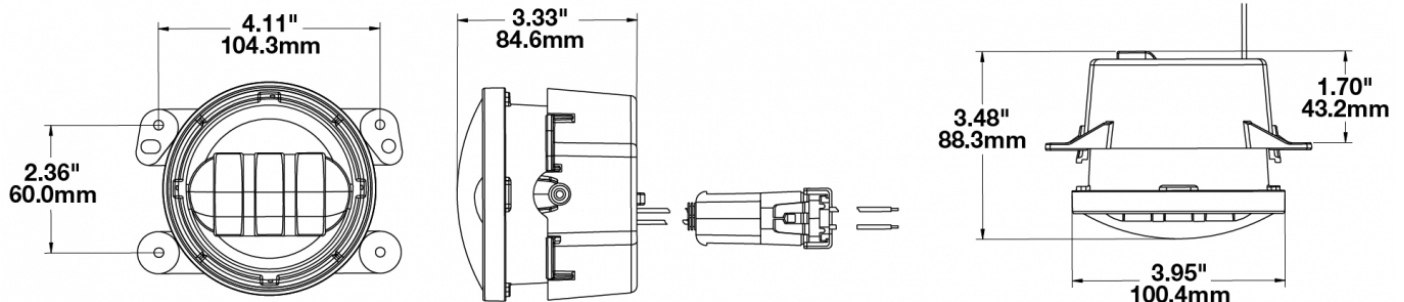

PRODUCT DIMENSIONS

Print date: 2024-02-29

© 2024 J.W. Speaker Corporation • Germantown, WI U.S.A.
www.jwspeaker.com • speaker@jwspeaker.com • 262.251.6660

J.W. SPEAKER
Engineered. Lighting. Solutions.