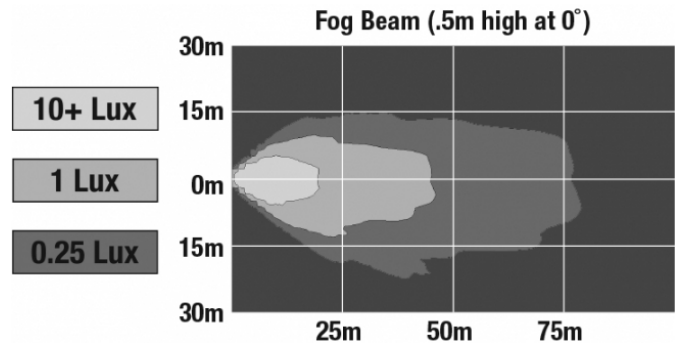

PHOTOMETRIC SPECIFICATIONS

Raw Lumen Output	1,080
Effective Lumen Output	610
Nominal LED Color Temperature	5000 K
Beam Pattern(s)	Forward Lighting - Fog

APPLICATIONS

INSTALLATION & APPLICATION INFORMATION