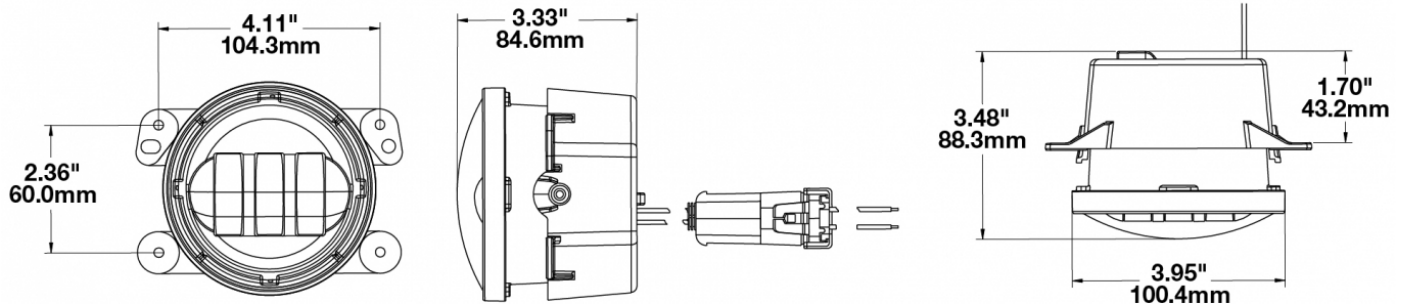

PRODUCT DIMENSIONS

Print date: 2024-07-27

© 2024 J.W. Speaker Corporation • Germantown, WI U.S.A.
www.jwspeaker.com • speaker@jwspeaker.com • 262.251.6660

J.W. SPEAKER
Engineered. Lighting. Solutions.