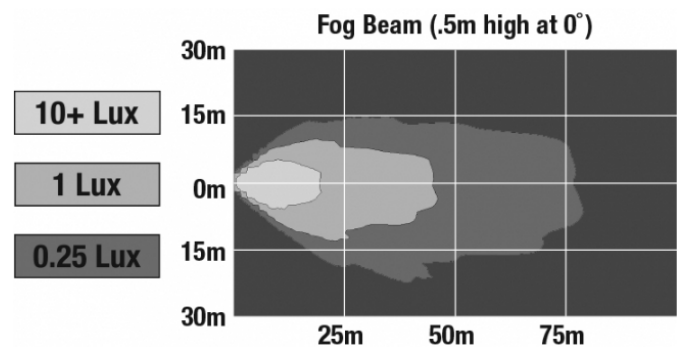

Print date: 2017-12-17

© 2017 J.W. Speaker Corporation • Germantown, WI U.S.A.
www.jwspeaker.com • speaker@jwspeaker.com • 262.251.6660