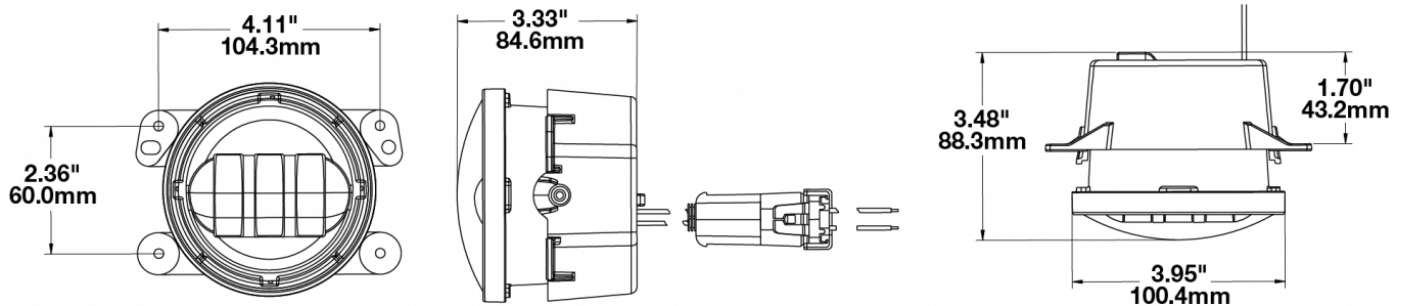

LED Jeep Fog Lights - Model 6145 J2 Series

PRODUCT INFORMATION

Description	12V SAE/ECE LED Fog Light with Carbon Fiber Inner Bezel - 2 Light Kit
Height	100.08 mm / 3.94 in
Width	125.73 mm / 4.95 in
Depth	88.39 mm / 3.48 in
Shape	Round
Outer Lens Material	Hardcoated Polycarbonate
Outer Lens Color	Clear
Housing Material	Die-Cast Aluminum
Housing Color	Black
Bezel Color	Black Carbon Fiber
Mounting Type	Bumper Mount
Retrofits	Jeep, Dodge, PT and Chrysler
Minimum Operating Temperature	-40 °C / -40 °F
Maximum Operating Temperature	65 °C / 149 °F
Mating Connector	Packard 12059183
Product Weight	3.00 lbs / 1.36 kgs
Shipping Weight	2.30 lbs / 1.04 kgs

PRODUCT DIMENSIONS

ELECTRICAL SPECIFICATIONS

Input Voltage	12V DC
Operating Voltage	10-15V DC
Red Wire	Positive
Black Wire	Negative
Current Draw	1.60A @ 12V DC

REGULATORY STANDARDS COMPLIANCE

Buy America Standards
Eco Friendly
Tested to ECE Reg. 10
(Radiated Emissions only)

PHOTOMETRIC SPECIFICATIONS

Raw Lumen Output	1,080
Effective Lumen Output	610
Nominal LED Color Temperature	5000 K
Beam Pattern(s)	Forward Lighting - Fog

APPLICATIONS

INSTALLATION & APPLICATION INFORMATION