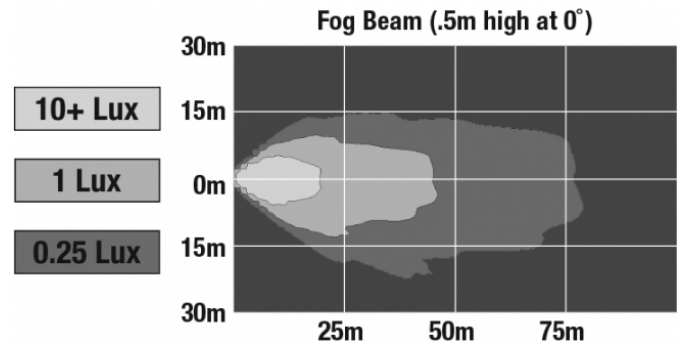

PHOTOMETRIC SPECIFICATIONS

Raw Lumen Output	1,080
Effective Lumen Output	610
Nominal LED Color Temperature	5000 K
Beam Pattern(s)	Forward Lighting - Fog

APPLICATIONS

RELATED PRODUCTS

Part Number

0554573

12V SAE/ECE Fog Light
with Black Inner Bezel -
2 Light Kit