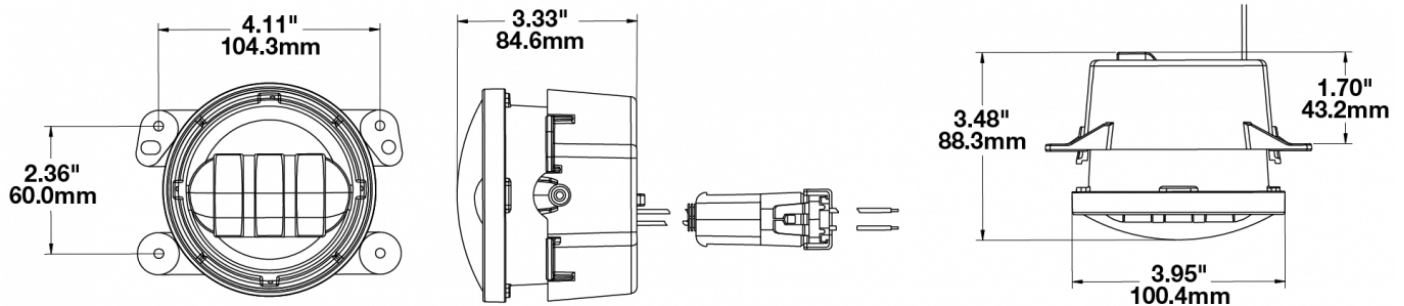

LED Jeep Fog Lights - Model 6145 J2 Series

PRODUCT INFORMATION

Description	12V SAE/ECE Fog Light with Carbon Fiber Inner Bezel - 2 Light Kit
Height	100.08 mm / 3.94 in
Width	125.73 mm / 4.95 in
Depth	88.39 mm / 3.48 in
Shape	Round
Outer Lens Material	Hardcoated Polycarbonate
Outer Lens Color	Clear
Housing Material	Die-Cast Aluminum
Housing Color	Black
Bezel Color	Black Carbon Fiber
Mounting Type	Bumper Mount
Retrofits	Jeep, Dodge, PT and Chrysler
Minimum Operating Temperature	-40 °C / -40 °F
Maximum Operating Temperature	65 °C / 149 °F
Mating Connector	Packard 12059183
Shipping Weight	2.30 lbs / 1.04 kgs
Additional Information	The Model 6145 J2 Series fog lights are designed exclusively for Jeep Fog Lights, intended for 2014 & newer model year Jeep Wranglers. Splicing required.

PRODUCT DIMENSIONS

ELECTRICAL SPECIFICATIONS

Input Voltage	12V DC
Operating Voltage	10-15V DC
Red Wire	Positive
Black Wire	Negative
Current Draw	1.60A @ 12V DC

REGULATORY STANDARDS COMPLIANCE

Buy America Standards	ECE Reg 19
Eco Friendly	SAE J583
Tested to ECE Reg. 10 (Radiated Emissions only)	

PHOTOMETRIC SPECIFICATIONS

Raw Lumen Output	1,080
Effective Lumen Output	610
Nominal LED Color Temperature	5000 K
Beam Pattern(s)	Forward Lighting - Fog

APPLICATIONS

RELATED PRODUCTS

Part Number

0554573

12V SAE/ECE Fog Light
with Black Inner Bezel -
2 Light Kit