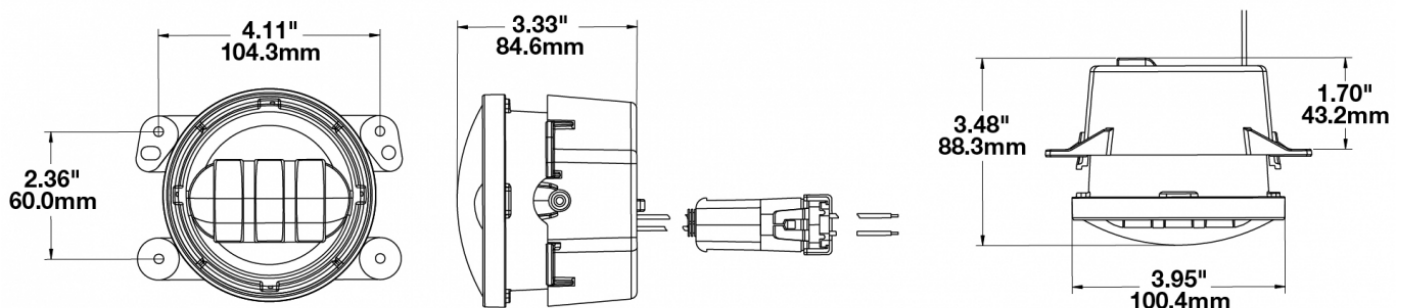

PRODUCT DIMENSIONS

Print date: 2017-08-16

© 2017 J.W. Speaker Corporation • Germantown, WI U.S.A.
www.jwspeaker.com • speaker@jwspeaker.com • 262.251.6660

J.W. SPEAKER
Engineered. Lighting. Solutions.