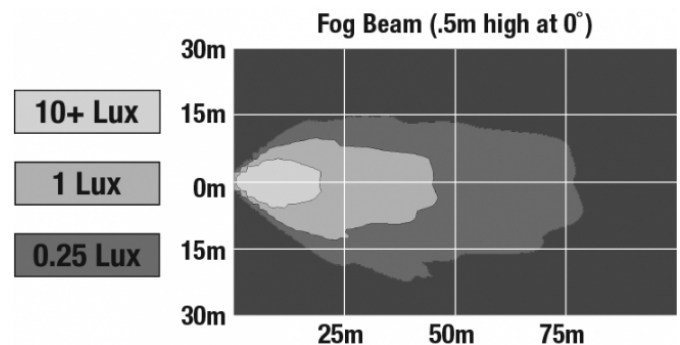

LED Jeep Fog Lights - Model 6145 J2 Series

PRODUCT INFORMATION

Description	12V SAE/ECE LED Fog Light with Carbon Fiber Inner Bezel - 2 Light Kit
Height	100.08 mm / 3.94 in
Width	125.73 mm / 4.95 in
Depth	88.39 mm / 3.48 in
Shape	Round
Outer Lens Material	Hardcoated Polycarbonate
Outer Lens Color	Clear
Housing Material	Die-Cast Aluminum
Housing Color	Black
Bezel Color	Black Carbon Fiber
Mounting Type	Bumper Mount
Retrofits	Jeep, Dodge, PT and Chrysler
Minimum Operating Temperature	-40 °C / -40 °F
Maximum Operating Temperature	65 °C / 149 °F
Mating Connector	Packard 12059183
Product Weight	3.00 lbs / 1.36 kgs
Shipping Weight	2.50 lbs / 1.13 kgs

PHOTOMETRIC SPECIFICATIONS

Raw Lumen Output	1,080
Effective Lumen Output	610
Nominal LED Color Temperature	5000 K
Beam Pattern(s)	Forward Lighting - Fog

Print date: 2024-02-29

© 2024 J.W. Speaker Corporation • Germantown, WI U.S.A.
www.jwspeaker.com • speaker@jwspeaker.com • 262.251.6660