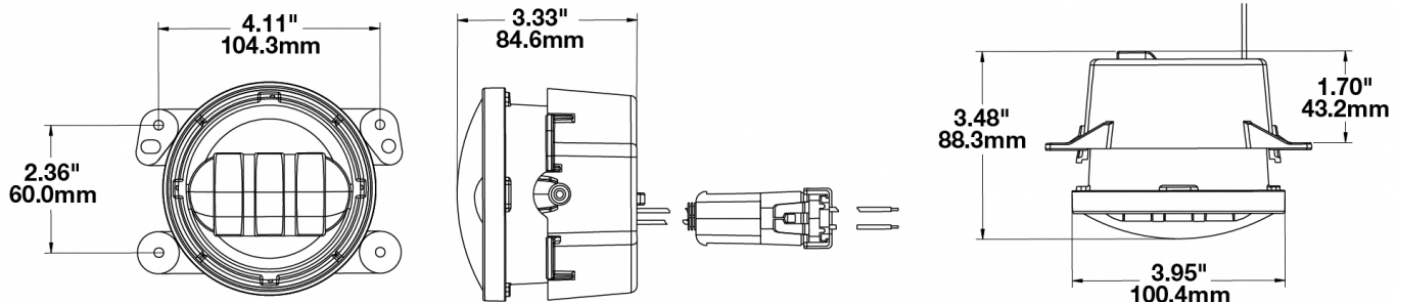

PRODUCT DIMENSIONS

Print date: 2026-06-07

© 2026 J.W. Speaker Corporation • Germantown, WI U.S.A.
www.jwspeaker.com • speaker@jwspeaker.com • 262.251.6660

J.W. SPEAKER
Engineered. Lighting. Solutions.