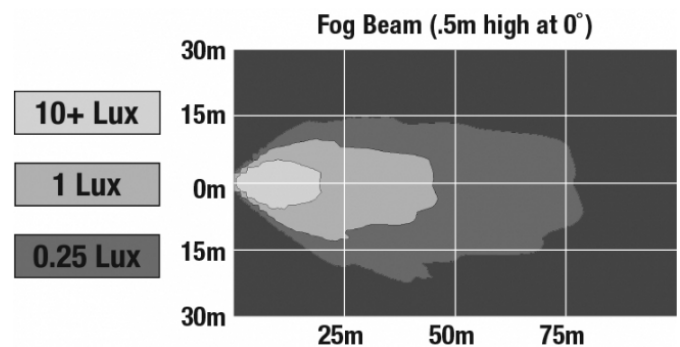

LED Jeep Fog Lights - Model 6145 J2 Series

PRODUCT INFORMATION

Description	12V SAE/ECE LED Fog Light with Carbon Fiber Inner Bezel - 2 Light Kit
Height	100.08 mm / 3.94 in
Width	125.73 mm / 4.95 in
Depth	88.39 mm / 3.48 in
Shape	Round
Outer Lens Material	Hardcoated Polycarbonate
Outer Lens Color	Clear
Housing Material	Die-Cast Aluminum
Housing Color	Black
Bezel Color	Black Carbon Fiber
Mounting Type	Bumper Mount
Retrofits	Jeep, Dodge, PT and Chrysler
Minimum Operating Temperature	-40 °C / -40 °F
Maximum Operating Temperature	65 °C / 149 °F
Mating Connector	Packard 12059183
Product Weight	3.00 lbs / 1.36 kgs
Shipping Weight	2.50 lbs / 1.13 kgs

ECE Reg 19
SAE J583

PHOTOMETRIC SPECIFICATIONS

Raw Lumen Output	1,080
Effective Lumen Output	610
Nominal LED Color Temperature	5000 K
Beam Pattern(s)	Forward Lighting - Fog

APPLICATIONS

Print date: 2026-04-07