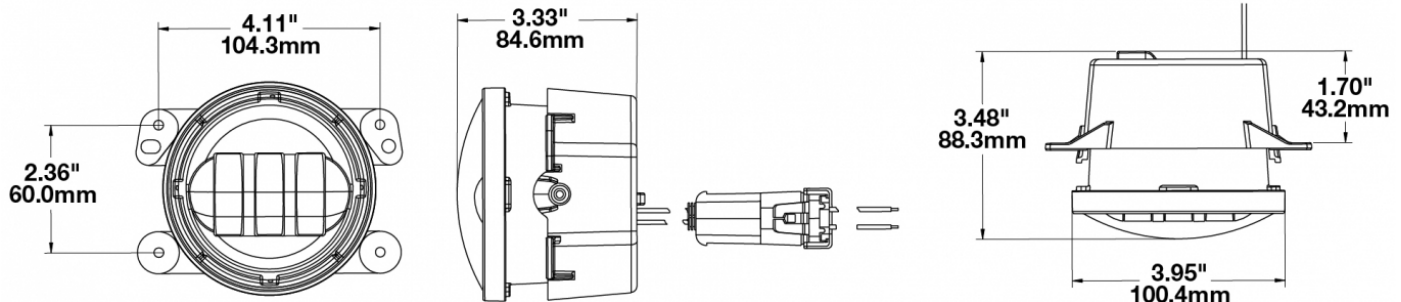

PRODUCT DIMENSIONS

Print date: 2026-04-07

© 2026 J.W. Speaker Corporation • Germantown, WI U.S.A.
www.jwspeaker.com • speaker@jwspeaker.com • 262.251.6660

J.W. SPEAKER
Engineered. Lighting. Solutions.