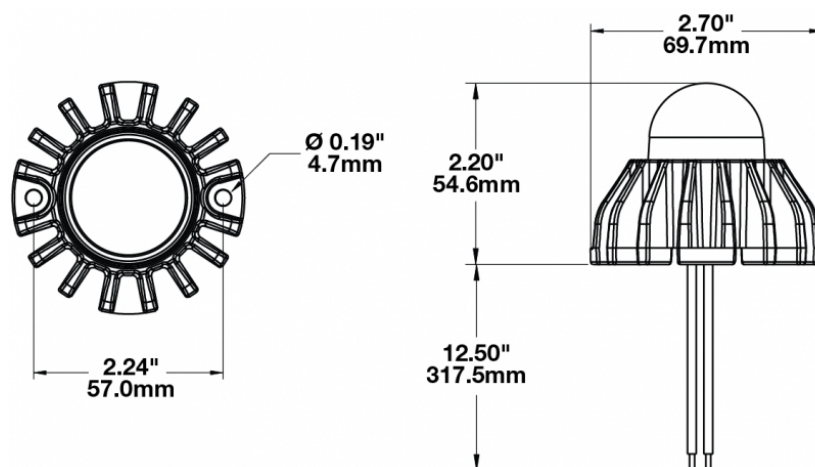

LED Interior Light - Model 408

PRODUCT INFORMATION

Description	12-24V LED Engine Compartment Light without Mounting Bracket
Height	83.82 mm / 3.3 in
Width	70.10 mm / 2.76 in
Depth	91.44 mm / 3.6 in
Shape	Round
Outer Lens Material	Glass
Outer Lens Color	Clear
Housing Material	Die-Cast Aluminum
Housing Color	Black
Mounting Type	Universal Mount
Minimum Operating Temperature	-40 °C / -40 °F
Maximum Operating Temperature	65 °C / 149 °F
Connector or Wiring	12" Bare Leads
Product Weight	0.37 lbs / 0.17 kgs
Shipping Weight	0.49 lbs / 0.22 kgs

PRODUCT DIMENSIONS

Print date: 2026-06-01

© 2026 J.W. Speaker Corporation • Germantown, WI U.S.A.
 www.jwspeaker.com • speaker@jwspeaker.com • 262.251.6660

J.W. SPEAKER
 Engineered. Lighting. Solutions.

LED Interior Light - Model 408

ELECTRICAL SPECIFICATIONS

Input Voltage	12-24V DC
Red Wire	Positive
Black Wire	Negative
Current Draw	0.4A @ 12V DC 0.21A @ 24V DC

REGULATORY STANDARDS COMPLIANCE

Buy America Standards
IEC IP67

Eco Friendly
SAE J575

PHOTOMETRIC SPECIFICATIONS

Nominal LED Color Temperature	5000 K
Beam Pattern(s)	Interior - Compartment Light

APPLICATIONS

Print date: 2026-06-01

© 2026 J.W. Speaker Corporation • Germantown, WI U.S.A.
www.jwspeaker.com • speaker@jwspeaker.com • 262.251.6660