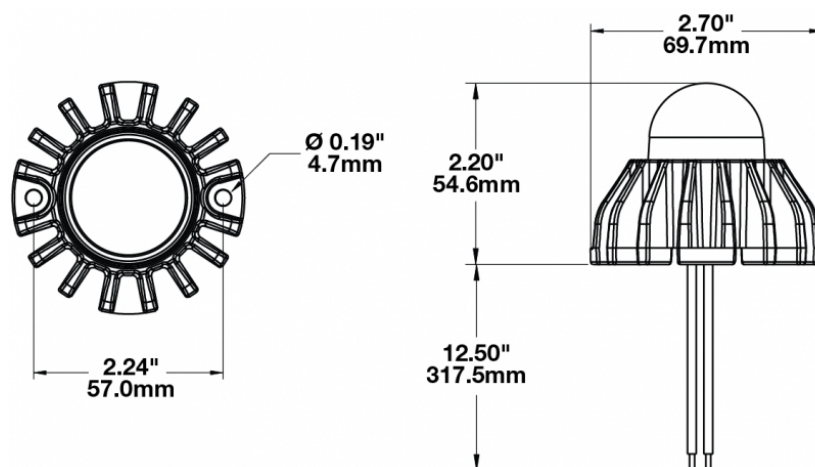

PRODUCT DIMENSIONS

Print date: 2026-06-24

© 2026 J.W. Speaker Corporation • Germantown, WI U.S.A.
www.jwspeaker.com • speaker@jwspeaker.com • 262.251.6660

J.W. SPEAKER
Engineered. Lighting. Solutions.