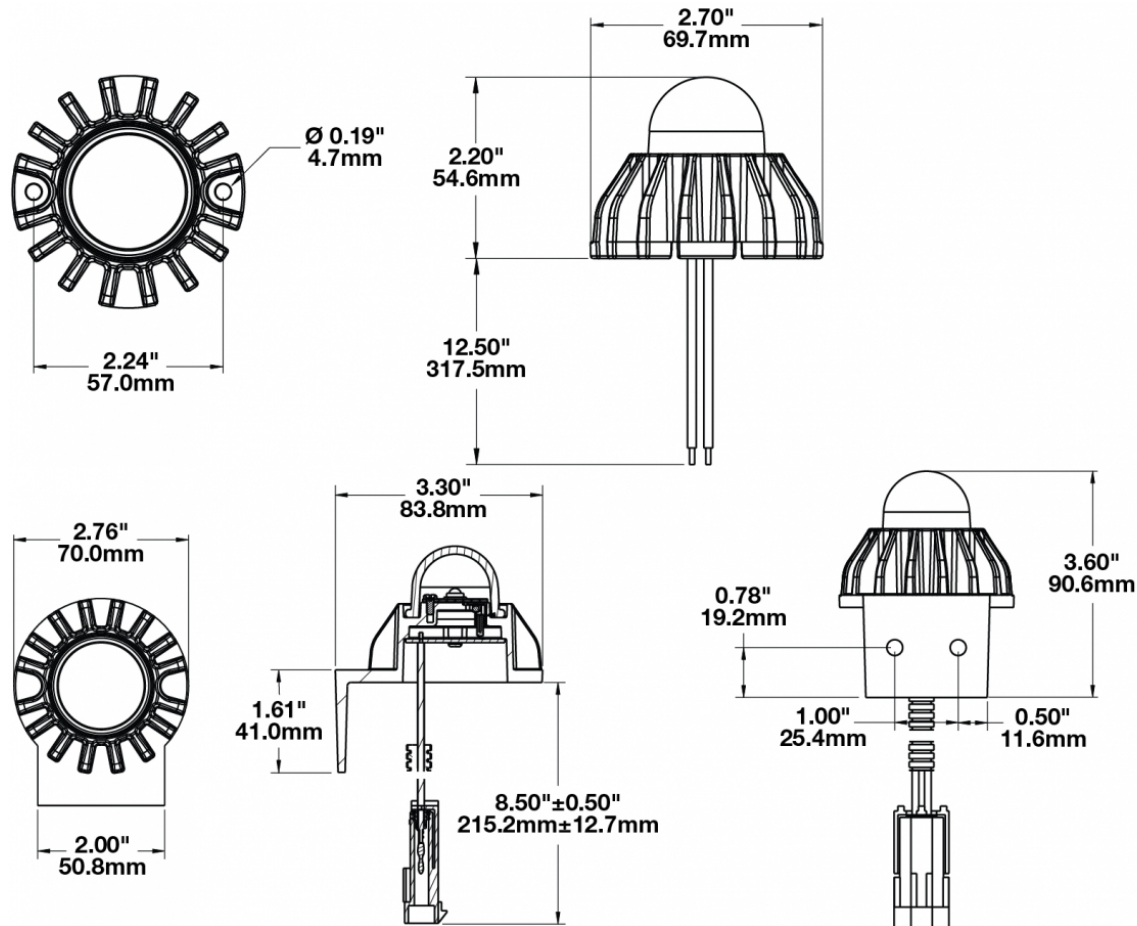

## PRODUCT INFORMATION

---

<b>Description</b>	12-24V LED Engine Compartment Light without Mounting Bracket
<b>Height</b>	83.82 mm / 3.3 in
<b>Width</b>	70.10 mm / 2.76 in
<b>Depth</b>	91.44 mm / 3.6 in
<b>Shape</b>	Round
<b>Outer Lens Material</b>	Glass
<b>Outer Lens Color</b>	Clear
<b>Housing Material</b>	Die-Cast Aluminum
<b>Housing Color</b>	Black
<b>Mounting Type</b>	Universal Mount
<b>Minimum Operating Temperature</b>	-40 °C / -40 °F
<b>Maximum Operating Temperature</b>	65 °C / 149 °F
<b>Connector or Wiring</b>	12" Bare Leads
<b>Product Weight</b>	0.37 lbs / 0.17 kgs

## PRODUCT DIMENSIONS