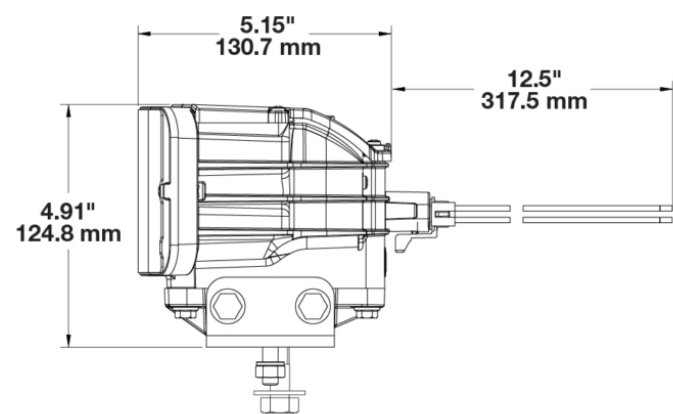

PRODUCT DIMENSIONS

Print date: 2026-06-18

© 2026 J.W. Speaker Corporation • Germantown, WI U.S.A.
www.jwspeaker.com • speaker@jwspeaker.com • 262.251.6660

J.W. SPEAKER
Engineered. Lighting. Solutions.