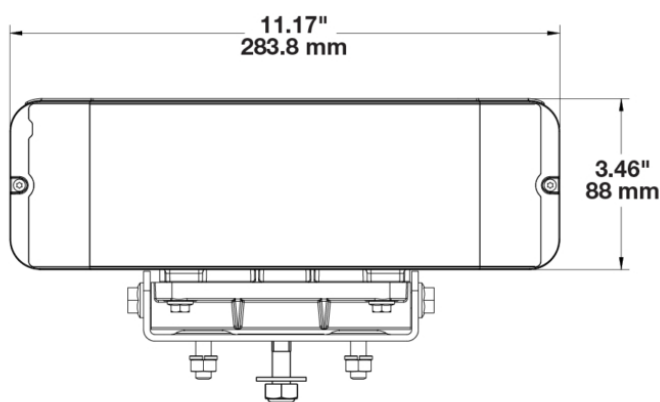

PRODUCT DIMENSIONS

Print date: 2026-06-18

© 2026 J.W. Speaker Corporation • Germantown, WI U.S.A.
www.jwspeaker.com • speaker@jwspeaker.com • 262.251.6660

J.W. SPEAKER
Engineered. Lighting. Solutions.