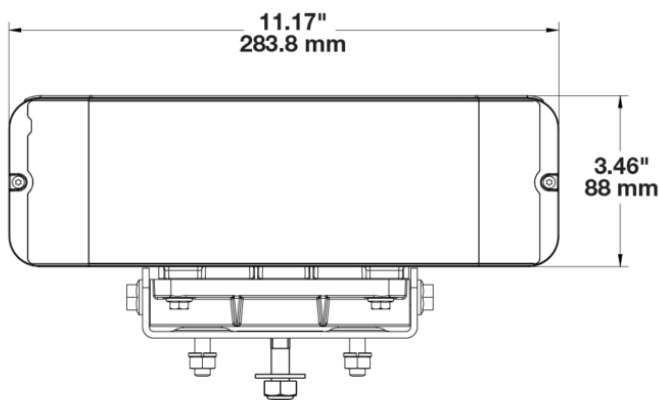

PRODUCT DIMENSIONS

Print date: 2019-12-16

© 2019 J.W. Speaker Corporation • Germantown, WI U.S.A.
www.jwspeaker.com • speaker@jwspeaker.com • 262.251.6660

J.W. SPEAKER
Engineered. Lighting. Solutions.