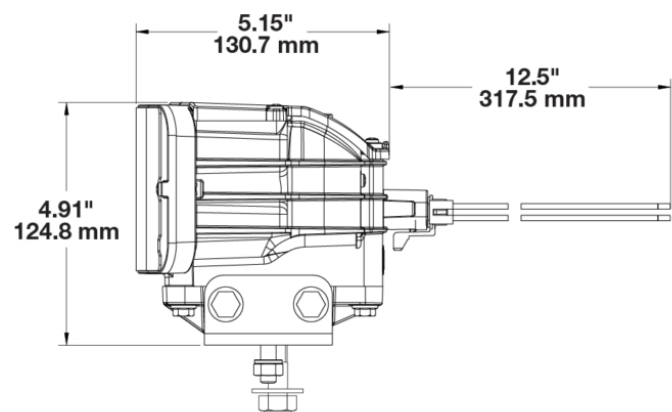

PRODUCT DIMENSIONS

Print date: 2024-04-22

© 2024 J.W. Speaker Corporation • Germantown, WI U.S.A.
www.jwspeaker.com • speaker@jwspeaker.com • 262.251.6660

J.W. SPEAKER
Engineered. Lighting. Solutions.