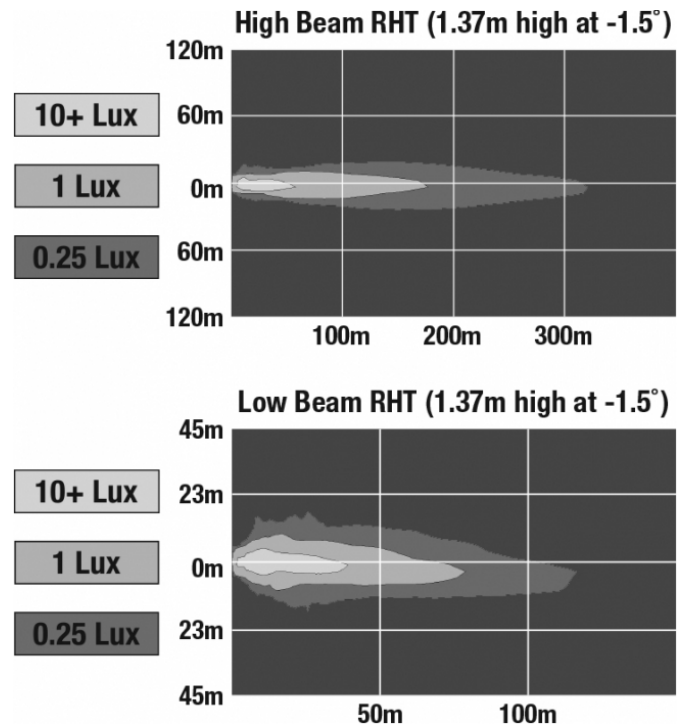

## PHOTOMETRIC SPECIFICATIONS

<b>Raw Lumen Output</b>	2,880 (High Beam); 2,160 (Low Beam)
<b>Effective Lumen Output</b>	1,150 (High Beam); 800 (Low Beam)
<b>Candela Output</b>	52,000
<b>Nominal LED Color Temperature</b>	5000 K
<b>Beam Pattern(s)</b>	Forward Lighting - High Beam (DOT) Forward Lighting - Low Beam (DOT) Signalization - Front Position Signalization - Turn (Front)