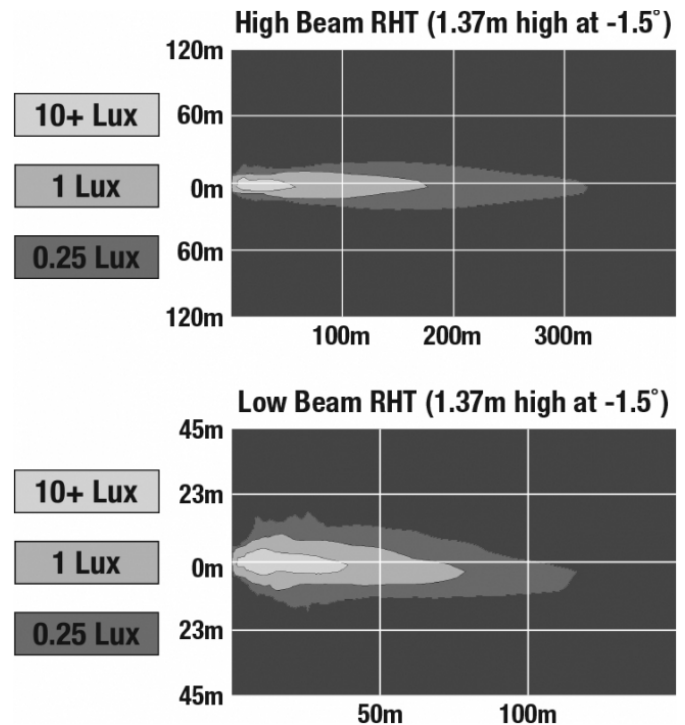

LED Headlight - Model 9800 HS

PRODUCT INFORMATION

Description	12-24V DOT LED High Speed Heated Headlight - 2 Light Kit
Height	94.50 mm / 3.72 in
Width	291.60 mm / 11.48 in
Depth	133.20 mm / 5.24 in
Shape	Rectangular
Outer Lens Material	Polycarbonate
Outer Lens Color	Clear
Housing Material	Xenoy
Housing Color	Black
Mounting Hardware Description	(x2) M8 - 1.25-80 mm x 25 mm SS Carriage Bolt - Per Lamp
Mounting Type	Universal Pedestal Mount
Retrofits	Pedestal mount snow plow lights
Connector or Wiring	6-Pin Delphi (#12052848)
Mating Connector	Delphi (#12052848)
Product Weight	5.75 lbs / 2.61 kgs
Shipping Weight	8.09 lbs / 3.67 kgs

J.W. SPEAKER
Engineered. Lighting. Solutions.

LED Headlight - Model 9800 HS

PHOTOMETRIC SPECIFICATIONS

Raw Lumen Output	2,880 (High Beam); 2,160 (Low Beam)
Effective Lumen Output	1,150 (High Beam); 800 (Low Beam)
Candela Output	52,000
Nominal LED Color Temperature	5000 K
Beam Pattern(s)	Forward Lighting - High Beam (DOT) Forward Lighting - Low Beam (DOT) Signalization - Turn (Front)