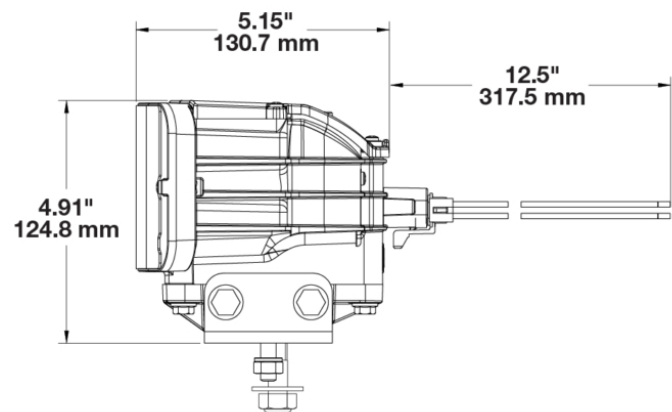

PRODUCT DIMENSIONS

Print date: 2024-12-13

© 2024 J.W. Speaker Corporation • Germantown, WI U.S.A.
www.jwspeaker.com • speaker@jwspeaker.com • 262.251.6660

J.W. SPEAKER
Engineered. Lighting. Solutions.