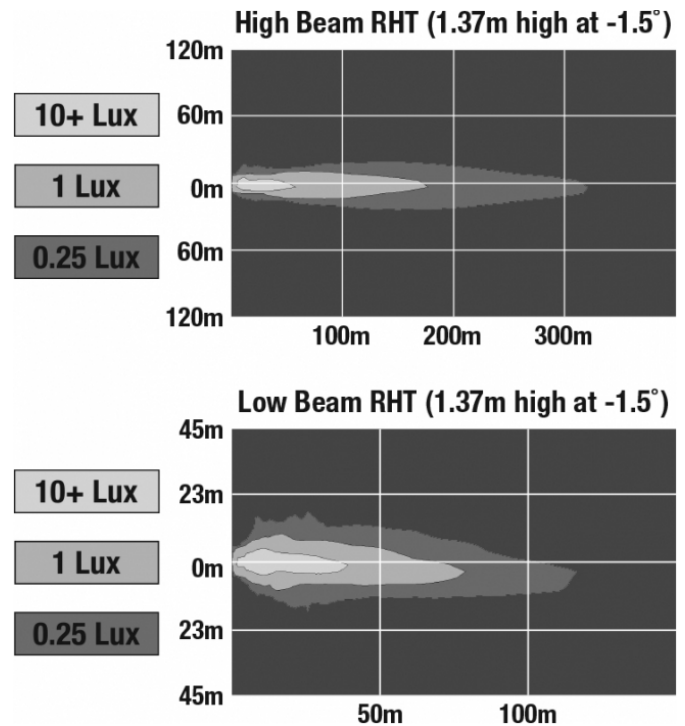

J.W. SPEAKER
Engineered. Lighting. Solutions.

LED Heated Snowplow Headlights - Model 9800 HS

PHOTOMETRIC SPECIFICATIONS

Raw Lumen Output	2,880 (High Beam); 2,160 (Low Beam)
Effective Lumen Output	1,150 (High Beam); 800 (Low Beam)
Candela Output	52,000
Nominal LED Color Temperature	5000 K
Beam Pattern(s)	Forward Lighting - High Beam (DOT) Forward Lighting - Low Beam (DOT) Signalization - Front Position Signalization - Turn (Front)