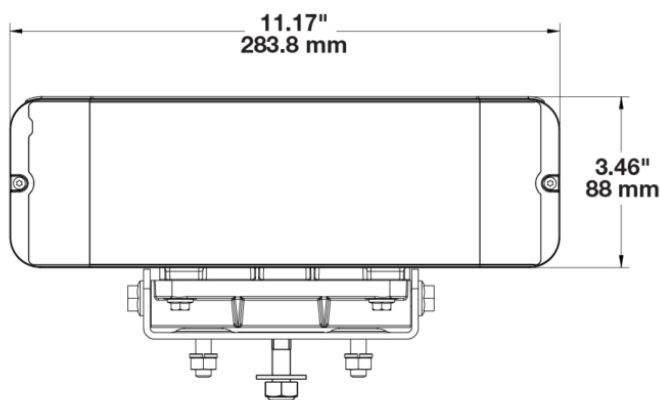

PRODUCT DIMENSIONS

Print date: 2024-04-22

© 2024 J.W. Speaker Corporation • Germantown, WI U.S.A.
www.jwspeaker.com • speaker@jwspeaker.com • 262.251.6660

J.W. SPEAKER
Engineered. Lighting. Solutions.