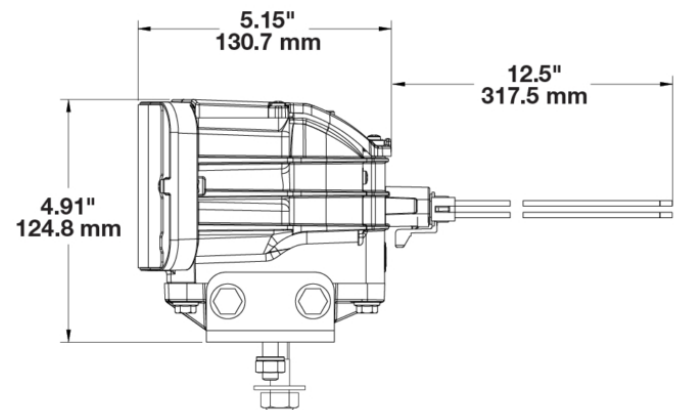

PRODUCT DIMENSIONS

Print date: 2019-12-16

© 2019 J.W. Speaker Corporation • Germantown, WI U.S.A.
www.jwspeaker.com • speaker@jwspeaker.com • 262.251.6660

J.W. SPEAKER
Engineered. Lighting. Solutions.