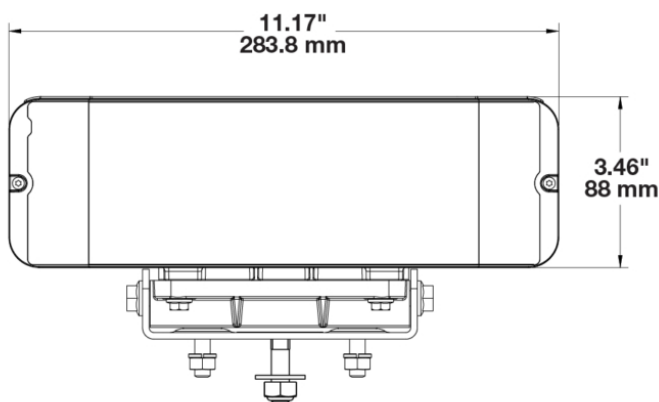

PRODUCT DIMENSIONS

Print date: 2024-12-13

© 2024 J.W. Speaker Corporation • Germantown, WI U.S.A.
www.jwspeaker.com • speaker@jwspeaker.com • 262.251.6660

J.W. SPEAKER
Engineered. Lighting. Solutions.