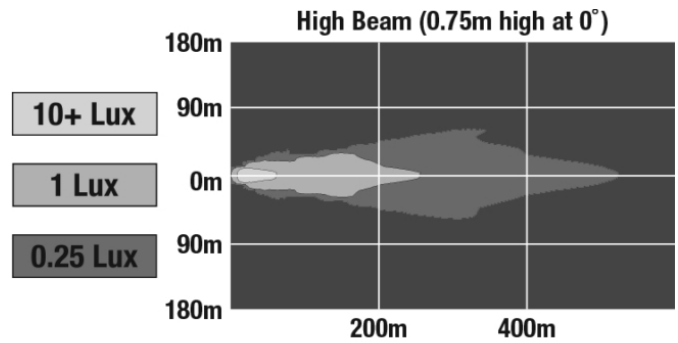

## PRODUCT DIMENSIONS

## PHOTOMETRIC SPECIFICATIONS

<b>Raw Lumen Output</b>	3,015 (High Beam); 2,250 (Low Beam)
<b>Effective Lumen Output</b>	1,320 (High Beam); 975 (Low Beam)
<b>Beam Pattern(s)</b>	Forward Lighting - High Beam (ECE) Forward Lighting - Low Beam (ECE Left Hand) Signalization - Front Position