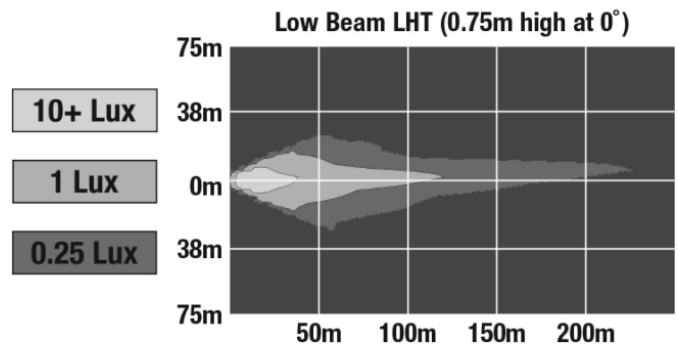

## PHOTOMETRIC SPECIFICATIONS

<b>Raw Lumen Output</b>	3,015 (High Beam); 2,250 (Low Beam)
<b>Effective Lumen Output</b>	1,320 (High Beam); 975 (Low Beam)
<b>Beam Pattern(s)</b>	Forward Lighting - High Beam (ECE) Forward Lighting - Low Beam (ECE Left Hand) Signalization - Front Position