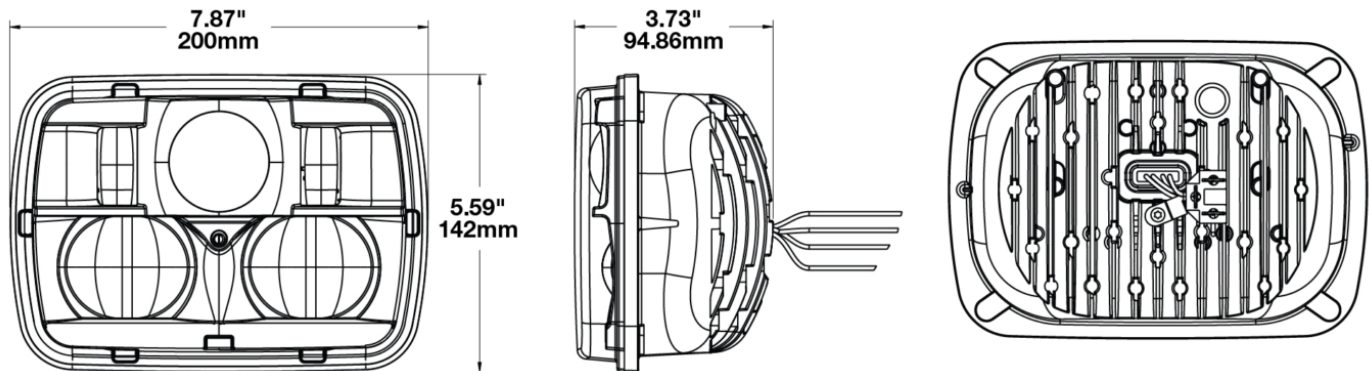

## PRODUCT INFORMATION

<b>Description</b>	12-24V ECE LED LHT High & Low Beam Heated Headlight with Black Inner Bezel
<b>Height</b>	141.99 mm / 5.59 in
<b>Width</b>	199.90 mm / 7.87 in
<b>Depth</b>	95.00 mm / 3.74 in
<b>Shape</b>	Rectangular
<b>Outer Lens Material</b>	Polycarbonate
<b>Outer Lens Color</b>	Clear
<b>Housing Material</b>	Die-Cast Aluminum
<b>Housing Color</b>	Black
<b>Bezel Color</b>	Black
<b>Retrofits</b>	2B1 5" X 7" Headlights
<b>Minimum Operating Temperature</b>	-40 °C / -40 °F
<b>Maximum Operating Temperature</b>	65 °C / 149 °F
<b>Connector or Wiring</b>	H4
<b>Mating Connector</b>	H4 AMP#172615-2
<b>Product Weight</b>	2.74 lbs / 1.24 kgs
<b>Shipping Weight</b>	3.89 lbs / 1.76 kgs

## PRODUCT DIMENSIONS