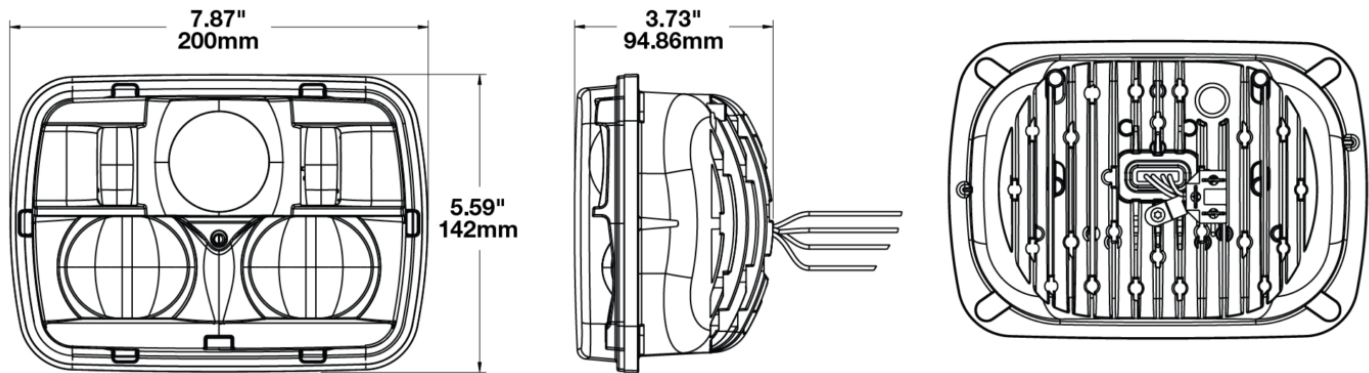

## PRODUCT INFORMATION

<b>Description</b>	12-24V ECE LED LHT High & Low Beam Heated Headlight with Chrome Inner Bezel
<b>Height</b>	141.99 mm / 5.59 in
<b>Width</b>	199.90 mm / 7.87 in
<b>Depth</b>	95.00 mm / 3.74 in
<b>Shape</b>	Rectangular
<b>Outer Lens Material</b>	Polycarbonate
<b>Outer Lens Color</b>	Clear
<b>Housing Material</b>	Die-Cast Aluminum
<b>Housing Color</b>	Black
<b>Bezel Color</b>	Chrome
<b>Retrofits</b>	2B1 5" X 7" Headlights
<b>Minimum Operating Temperature</b>	-40 °C / -40 °F
<b>Maximum Operating Temperature</b>	65 °C / 149 °F
<b>Connector or Wiring</b>	H4
<b>Mating Connector</b>	H4 AMP#172615-2
<b>Product Weight</b>	2.74 lbs / 1.24 kgs
<b>Shipping Weight</b>	3.89 lbs / 1.76 kgs

## PRODUCT DIMENSIONS