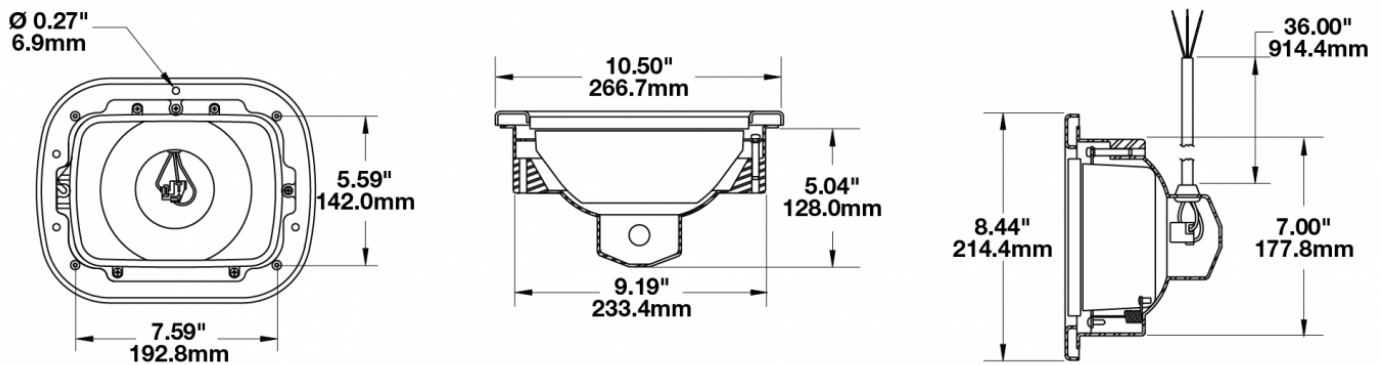

PRODUCT DIMENSIONS

Print date: 2017-09-24

© 2017 J.W. Speaker Corporation • Germantown, WI U.S.A.
www.jwspeaker.com • speaker@jwspeaker.com • 262.251.6660