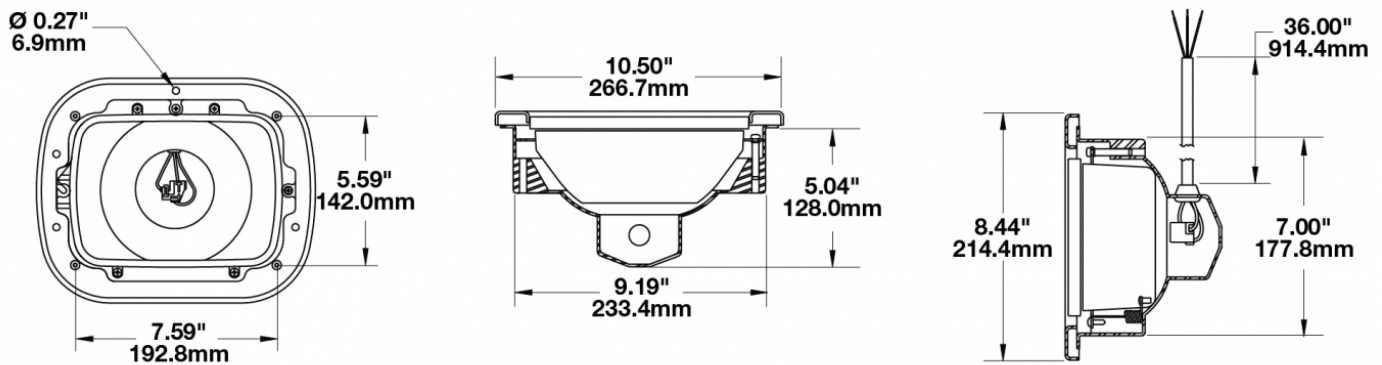

5x7 Housing Assembly for 8900 Evolution Series Headlights

PRODUCT INFORMATION

Description	5x7 Housing Assembly for 8900 Evolution Series Headlights
Height	141.99 mm / 5.59 in
Width	199.90 mm / 7.87 in
Depth	95.00 mm / 3.74 in
Shipping Weight	1.12 lbs / 0.51 kgs

PRODUCT DIMENSIONS

Print date: 2017-11-23

© 2017 J.W. Speaker Corporation • Germantown, WI U.S.A.
 www.jwspeaker.com • speaker@jwspeaker.com • 262.251.6660

5x7 Housing Assembly for 8900 Evolution Series Headlights