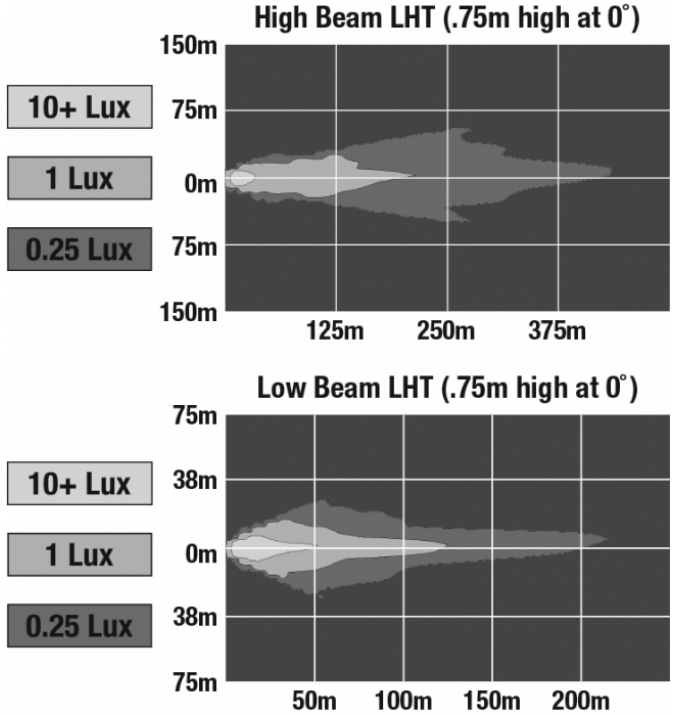

LED Headlights - Model 8900 Evolution

PHOTOMETRIC SPECIFICATIONS

Raw Lumen Output	1,770 (High Beam); 1,350 (Low Beam)
Effective Lumen Output	850 (High Beam); 650 (Low Beam)
Candela Output	54,924 (High Beam); 40,492 (Low Beam)
Nominal LED Color Temperature	5000 K
Beam Pattern(s)	Forward Lighting - High Beam (DOT/ECE) Forward Lighting - Low Beam (ECE Left Hand) Signalization - Front Position