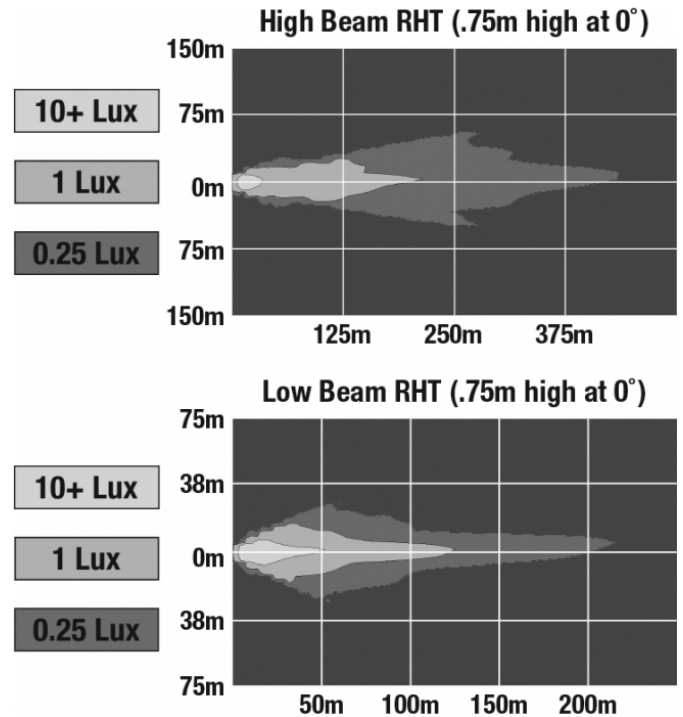

## ELECTRICAL SPECIFICATIONS

---

<b>Input Voltage</b>	12-24V DC
<b>Operating Voltage</b>	9-32V DC
<b>Transient Spike Protection</b>	150V Peak @ 1 HZ-100 Pulses
<b>Black Wire</b>	Ground
<b>Yellow Wire</b>	Low Beam
<b>White Wire</b>	High Beam
<b>Current Draw</b>	2.60A @ 12V DC (High Beam) 2.20A @ 12V DC (Low Beam) 1.23A @ 24V DC (High Beam) 1.10A @ 24V DC (Low Beam)

## REGULATORY STANDARDS COMPLIANCE

---

Buy America Standards  
FMVSS 108 Table XIX  
IEC IP67

Eco Friendly  
FMVSS 108 Table XVIII

---

**Print date: 2017-06-23**

© 2017 J.W. Speaker Corporation • Germantown, WI U.S.A.  
www.jwspeaker.com • speaker@jwspeaker.com • 262.251.6660

## PHOTOMETRIC SPECIFICATIONS

<b>Raw Lumen Output</b>	1,770 (High Beam); 1,350 (Low Beam)
<b>Effective Lumen Output</b>	850 (High Beam); 650 (Low Beam)
<b>Candela Output</b>	54,924 (High Beam); 40,492 (Low Beam)
<b>Nominal LED Color Temperature</b>	5000 K
<b>Beam Pattern(s)</b>	Forward Lighting - High Beam (DOT/ECE) Forward Lighting - Low Beam (DOT)