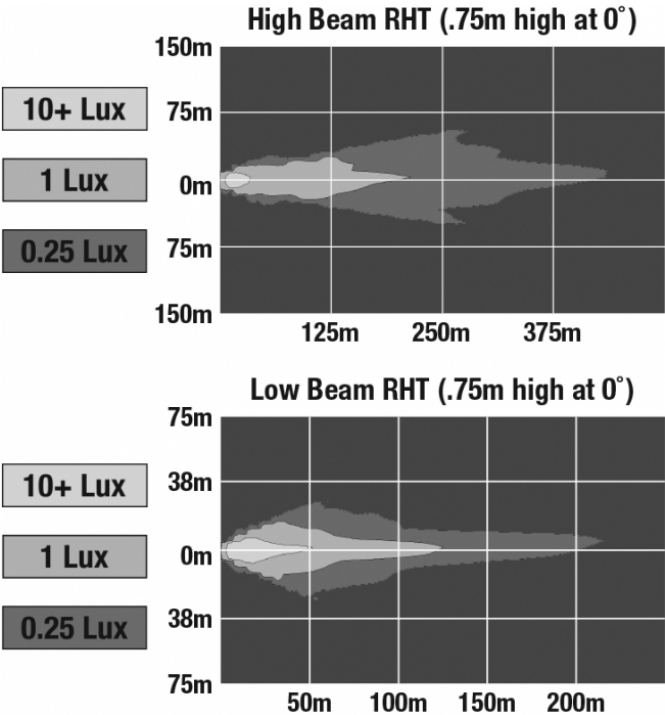

LED Headlights - Model 8900 Evolution

PRODUCT INFORMATION

Description	12-24V ECE LED RHT High & Low Beam Headlight with Chrome Inner Bezel
Height	141.99 mm / 5.59 in
Width	199.90 mm / 7.87 in
Depth	95.00 mm / 3.74 in
Shape	Rectangular
Outer Lens Material	Polycarbonate
Outer Lens Color	Clear
Housing Material	Aluminum
Housing Color	Gray
Bezel Color	Chrome
Retrofits	2B1 5" X 7" headlights
Minimum Operating Temperature	-40 °C / -40 °F
Maximum Operating Temperature	65 °C / 149 °F
Connector or Wiring	H4
Mating Connector	H4 AMP#172615-2
Product Weight	2.67 lbs / 1.21 kgs

Input Voltage	12-24V DC
Operating Voltage	9-32V DC
Black Wire	Ground
Yellow Wire	Low Beam
White Wire	High Beam
Red Wire	Front Position
Current Draw	2.60A @ 12V DC (High Beam) 2.20A @ 12V DC (Low Beam) 0.20A @ 12V DC (Front Position) 1.23A @ 24V DC (High Beam) 2.20A @ 24V DC (Low Beam) 0.11A @ 24V DC (Front Position)

J.W. SPEAKER 
Engineered. Lighting. Solutions.

LED Headlights - Model 8900 Evolution

PHOTOMETRIC SPECIFICATIONS

Raw Lumen Output	1,770 (High Beam); 1,350 (Low Beam)
Effective Lumen Output	850 (High Beam); 650 (Low Beam)
Candela Output	54,924 (High Beam); 40,492 (Low Beam)
Nominal LED Color Temperature	5000 K
Beam Pattern(s)	Forward Lighting - High Beam (DOT/ECE) Forward Lighting - Low Beam (ECE Right Hand) Signalization - Front Position