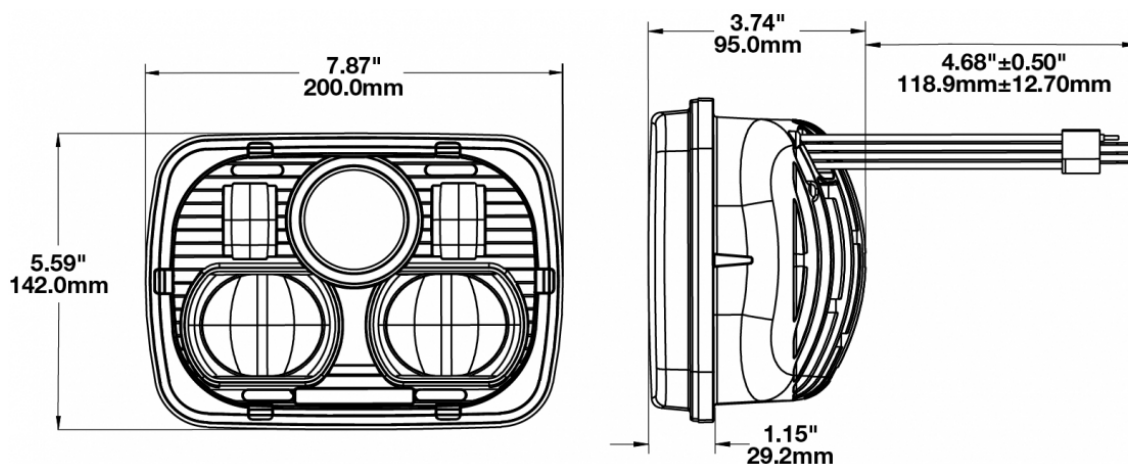

PRODUCT DIMENSIONS

Print date: 2017-08-18

© 2017 J.W. Speaker Corporation • Germantown, WI U.S.A.
www.jwspeaker.com • speaker@jwspeaker.com • 262.251.6660