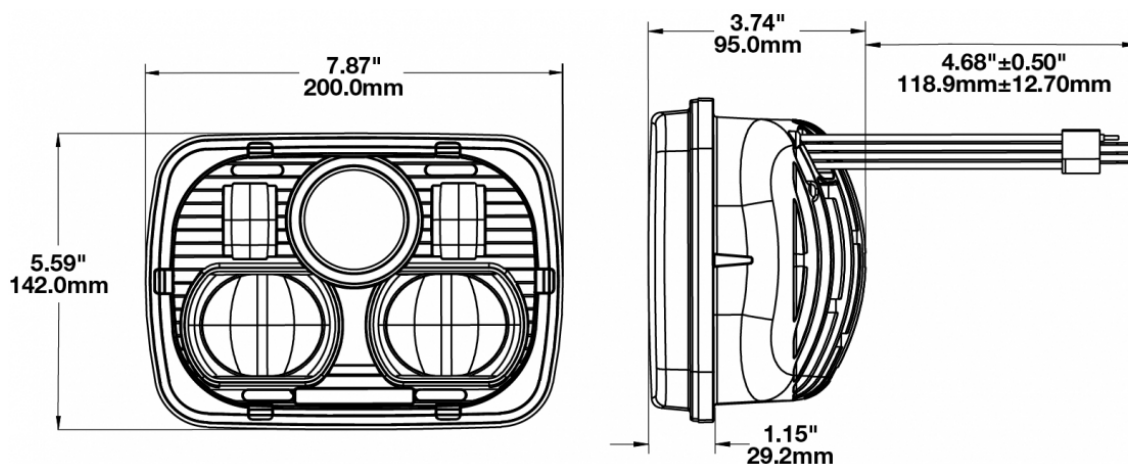

PRODUCT DIMENSIONS

Print date: 2017-08-23

© 2017 J.W. Speaker Corporation • Germantown, WI U.S.A.
www.jwspeaker.com • speaker@jwspeaker.com • 262.251.6660

J.W. SPEAKER
Engineered. Lighting. Solutions.