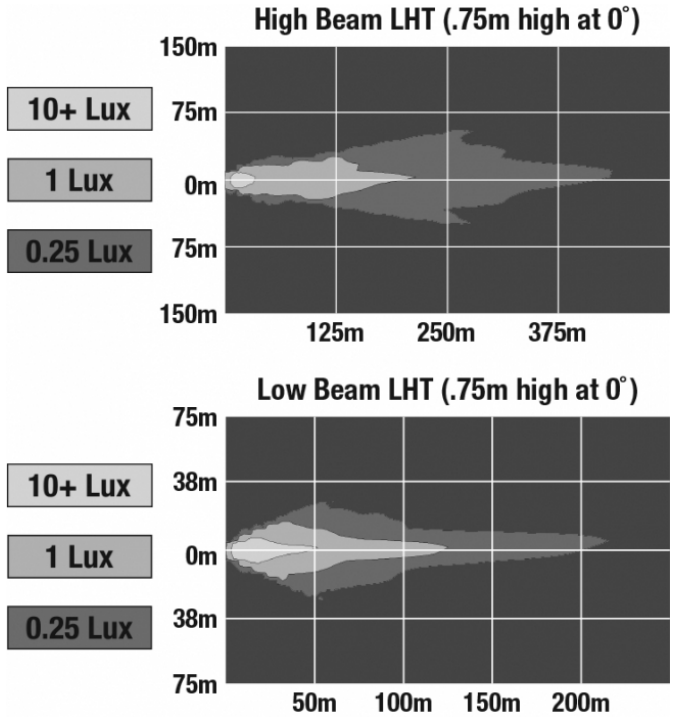

LED Headlights - Model 8900 Evolution

PRODUCT INFORMATION

Description	12-24V ECE LED LHT High & Low Beam Headlight with Chrome Inner Bezel
Height	141.99 mm / 5.59 in
Width	199.90 mm / 7.87 in
Depth	95.00 mm / 3.74 in
Shape	Rectangular
Outer Lens Material	Polycarbonate
Outer Lens Color	Clear
Housing Material	Aluminum
Housing Color	Gray
Bezel Color	Chrome
Retrofits	2B1 5" X 7" headlights
Minimum Operating Temperature	-40 °C / -40 °F
Maximum Operating Temperature	65 °C / 149 °F
Connector or Wiring	H4
Mating Connector	H4 AMP#172615-2
Product Weight	2.67 lbs / 1.21 kgs

J.W. SPEAKER 
Engineered. Lighting. Solutions.

LED Headlights - Model 8900 Evolution

PHOTOMETRIC SPECIFICATIONS

Raw Lumen Output	1,770 (High Beam); 1,350 (Low Beam)
Effective Lumen Output	850 (High Beam); 650 (Low Beam)
Candela Output	54,924 (High Beam); 40,492 (Low Beam)
Nominal LED Color Temperature	5000 K
Beam Pattern(s)	Forward Lighting - High Beam (DOT/ECE) Forward Lighting - Low Beam (ECE Left Hand) Signalization - Front Position