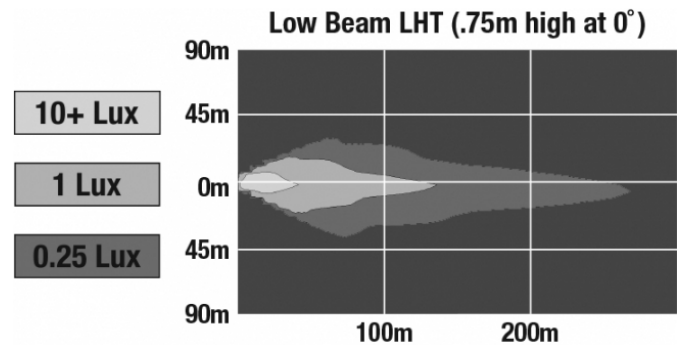

## PRODUCT DIMENSIONS

## PHOTOMETRIC SPECIFICATIONS

<b>Raw Lumen Output</b>	1,890
<b>Effective Lumen Output</b>	740
<b>Nominal LED Color Temperature</b>	5000 K
<b>Beam Pattern(s)</b>	Forward Lighting - Low Beam (ECE Left Hand)