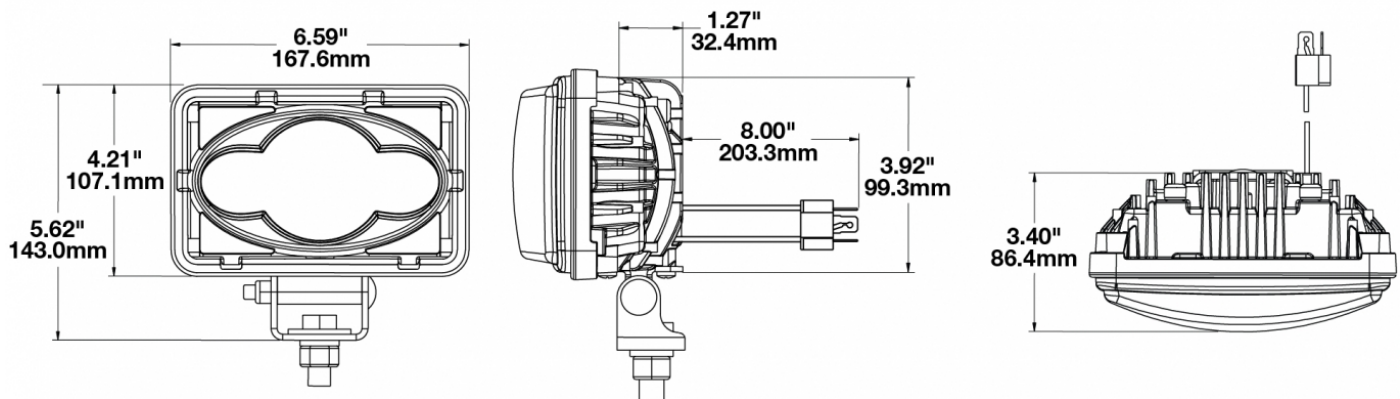

## PRODUCT INFORMATION

<b>Description</b>	12V ECE LHT LED Low Beam Headlight
<b>Height</b>	142.75 mm / 5.62 in
<b>Width</b>	167.39 mm / 6.59 in
<b>Depth</b>	86.36 mm / 3.4 in
<b>Shape</b>	Rectangular
<b>Outer Lens Material</b>	Hardcoated Polycarbonate
<b>Outer Lens Color</b>	Clear
<b>Housing Material</b>	Die-Cast Aluminum
<b>Housing Color</b>	Black
<b>Mounting Type</b>	Universal Pedestal Mount
<b>Retrofits</b>	1A1 and 2A1 (4" 1 6") sealed beams
<b>Minimum Operating Temperature</b>	-40 °C / -40 °F
<b>Maximum Operating Temperature</b>	65 °C / 149 °F
<b>Connector or Wiring</b>	AMP (#172615-2)
<b>Mating Connector</b>	LH Terminal - AMP (#172795-1); RH Terminal - AMP (#172796-1)
<b>Product Weight</b>	1.83 lbs / 0.83 kgs
<b>Shipping Weight</b>	2.00 lbs / 0.91 kgs

## PRODUCT DIMENSIONS