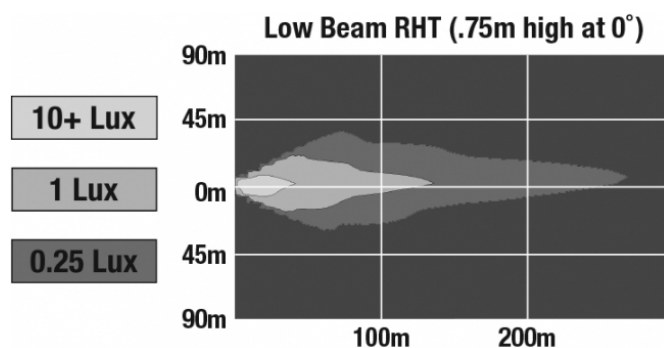

LED Headlights - Model 8801 Evolution

PRODUCT INFORMATION

Description	12V DOT/ECE RHT LED Low Beam Headlight
Height	142.75 mm / 5.62 in
Width	167.39 mm / 6.59 in
Depth	86.36 mm / 3.4 in
Shape	Rectangular
Outer Lens Material	Hardcoated Polycarbonate
Outer Lens Color	Clear
Housing Material	Die-Cast Aluminum
Housing Color	Black
Bezel Color	Chrome
Mounting Type	Universal Pedestal Mount
Retrofits	1A1 and 2A1 (4" 1 6") sealed beams
Minimum Operating Temperature	-40 °C / -40 °F
Maximum Operating Temperature	65 °C / 149 °F
Connector or Wiring	AMP (#172615-2)
Mating Connector	LH Terminal - AMP (#172795-1); RH Terminal - AMP (#172796-1)
Product Weight	2.00 lbs / 0.91 kgs
Shipping Weight	2.39 lbs / 1.08 kgs

J.W. SPEAKER
Engineered. Lighting. Solutions.

LED Headlights - Model 8801 Evolution

PHOTOMETRIC SPECIFICATIONS

Raw Lumen Output	1,890
Effective Lumen Output	740
Nominal LED Color Temperature	5000 K
Beam Pattern(s)	Forward Lighting - Low Beam (DOT) Forward Lighting - Low Beam (ECE Right Hand)