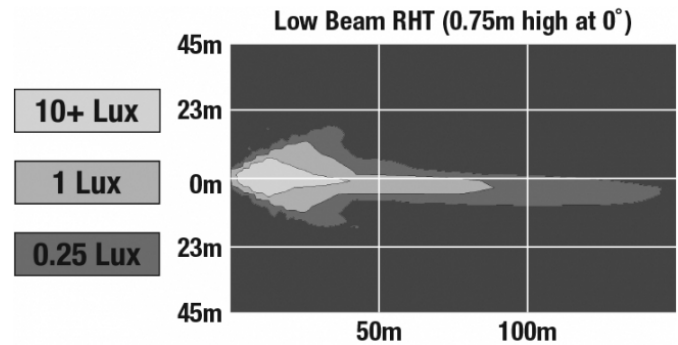

LED Headlights – Model 8801 Evolution 2

PHOTOMETRIC SPECIFICATIONS

Raw Lumen Output	2,830
Effective Lumen Output	782
Candela Output	29,800
Nominal LED Color Temperature	5000 K
Beam Pattern(s)	Forward Lighting - Low Beam (DOT) Forward Lighting - Low Beam (ECE Right Hand)