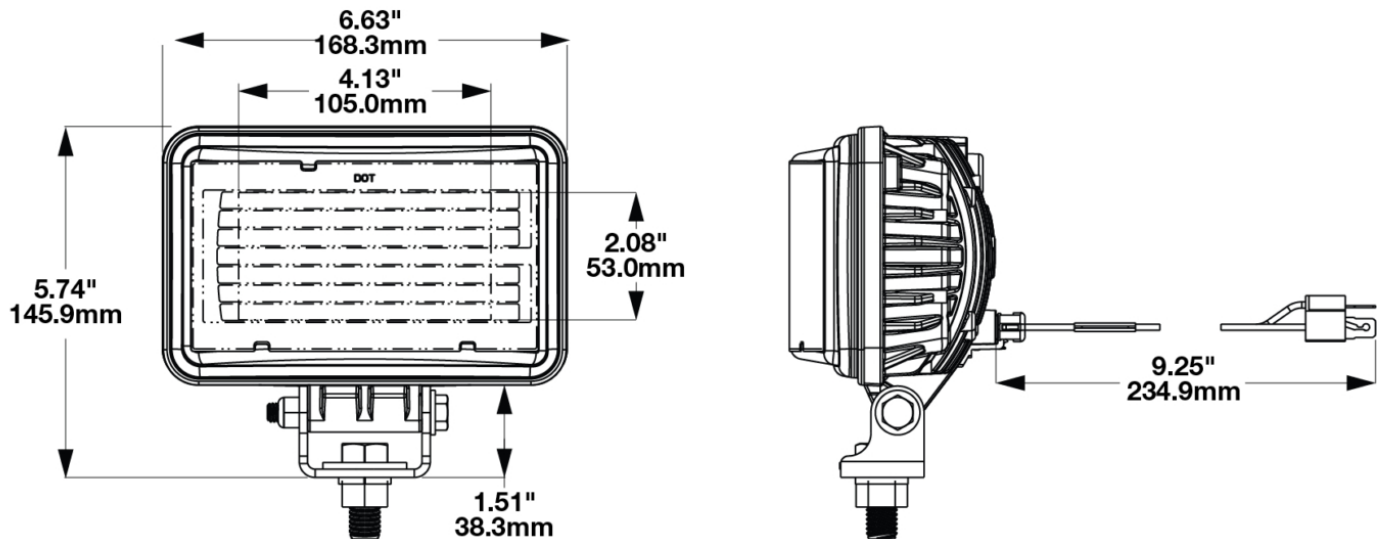

LED Headlights – Model 8801 Evolution 2

PRODUCT INFORMATION

Description	12/24V SAE/ECE RHT LED Low Beam Heated Headlight - Chrome Bezel
Height	145.90 mm / 5.74 in
Width	168.35 mm / 6.63 in
Depth	85.90 mm / 3.38 in
Shape	Rectangular
Outer Lens Material	Hardcoated Polycarbonate
Outer Lens Color	Clear
Housing Material	Die-Cast Aluminum
Housing Color	Black
Bezel Color	Chrome
Mounting Hardware Description	(x1) 1/2"-13 x 1.25" 3/4" Hex Bolt
Mounting Type	Pedestal
Minimum Operating Temperature	-40 °C / -40 °F
Maximum Operating Temperature	65 °C / 149 °F
Connector or Wiring	H4 Connector - AMP (#172615-2)
Mating Connector	LH Terminal - AMP (#172795-1); RH Terminal - AMP (#172796-1)
Product Weight	2.00 lbs / 0.91 kgs
Shipping Weight	2.25 lbs / 1.02 kgs

PRODUCT DIMENSIONS

ELECTRICAL SPECIFICATIONS

Input Voltage	12-24V DC
Operating Voltage	9-32V DC
White Wire	Low Beam
Black Wire	Ground
Yellow Wire	Low Beam
Current Draw	3.30A @ 12V DC 1.67A @ 24V DC

REGULATORY STANDARDS COMPLIANCE

LED Headlights – Model 8801 Evolution 2

PHOTOMETRIC SPECIFICATIONS

Raw Lumen Output	2,830
Effective Lumen Output	782
Candela Output	29,800
Nominal LED Color Temperature	5000 K
Beam Pattern(s)	Forward Lighting - Low Beam (DOT) Forward Lighting - Low Beam (ECE Right Hand)