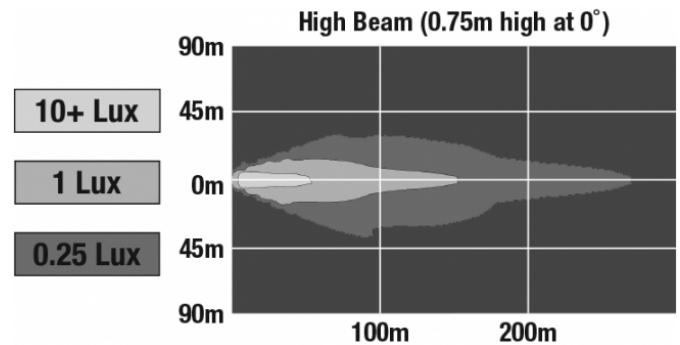

LED Headlights – Model 8801 Evolution 2

PRODUCT INFORMATION

Description	12/24V SAE/ECE LED High Beam Headlight - Chrome Bezel
Height	145.90 mm / 5.74 in
Width	168.35 mm / 6.63 in
Depth	86.97 mm / 3.42 in
Shape	Rectangular
Outer Lens Material	Hardcoated Polycarbonate
Outer Lens Color	Clear
Housing Material	Die-Cast Aluminum
Housing Color	Black
Bezel Color	Chrome
Mounting Hardware Description	(x1) 1/2"-13 x 1.25" 3/4" Hex Bolt
Mounting Type	Pedestal
Minimum Operating Temperature	-40 °C / -40 °F
Maximum Operating Temperature	65 °C / 149 °F
Connector or Wiring	H4 Connector - AMP (#172615-2)
Mating Connector	LH Terminal - AMP (#172795-1); RH Terminal - AMP (#172796-1)
Product Weight	1.90 lbs / 0.86 kgs
Shipping Weight	2.15 lbs / 0.98 kgs

LED Headlights – Model 8801 Evolution 2

PHOTOMETRIC SPECIFICATIONS

Raw Lumen Output	2,250
Effective Lumen Output	898
Candela Output	73,200
Nominal LED Color Temperature	5000 K
Beam Pattern(s)	Forward Lighting - High Beam (DOT/ECE)