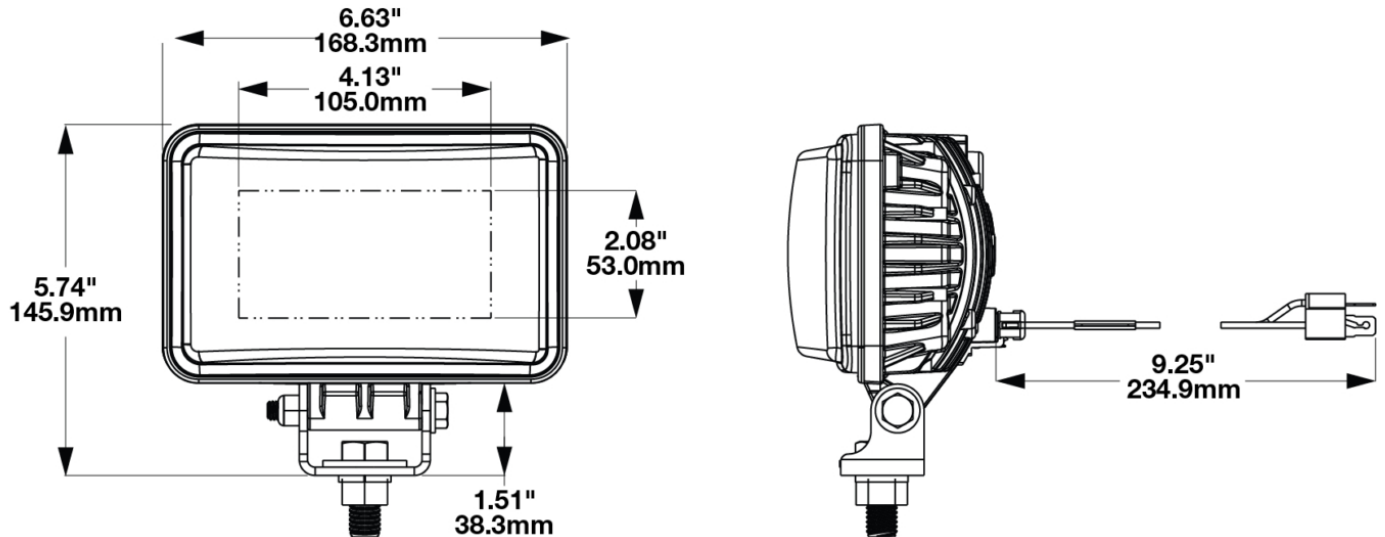

LED Headlights – Model 8801 Evolution 2

PRODUCT INFORMATION

Description	12/24V SAE/ECE LED High Beam Headlight - Chrome Bezel
Height	145.90 mm / 5.74 in
Width	168.35 mm / 6.63 in
Depth	86.97 mm / 3.42 in
Shape	Rectangular
Outer Lens Material	Hardcoated Polycarbonate
Outer Lens Color	Clear
Housing Material	Die-Cast Aluminum
Housing Color	Black
Bezel Color	Chrome
Mounting Hardware Description	(x1) 1/2"-13 x 1.25" 3/4" Hex Bolt
Mounting Type	Pedestal
Minimum Operating Temperature	-40 °C / -40 °F
Maximum Operating Temperature	65 °C / 149 °F
Connector or Wiring	H4 Connector - AMP (#172615-2)
Mating Connector	LH Terminal - AMP (#172795-1); RH Terminal - AMP (#172796-1)
Product Weight	1.90 lbs / 0.86 kgs
Shipping Weight	2.15 lbs / 0.98 kgs

PRODUCT DIMENSIONS

ELECTRICAL SPECIFICATIONS

Input Voltage	12-24V DC
Operating Voltage	9-32V DC
Red Wire	High Beam
Black Wire	Ground
Current Draw	2.10A @ 12V DC 1.00A @ 24V DC

REGULATORY STANDARDS COMPLIANCE

LED Headlights – Model 8801 Evolution 2

PHOTOMETRIC SPECIFICATIONS

Raw Lumen Output	2,250
Effective Lumen Output	898
Candela Output	73,200
Nominal LED Color Temperature	5000 K
Beam Pattern(s)	Forward Lighting - High Beam (DOT/ECE)