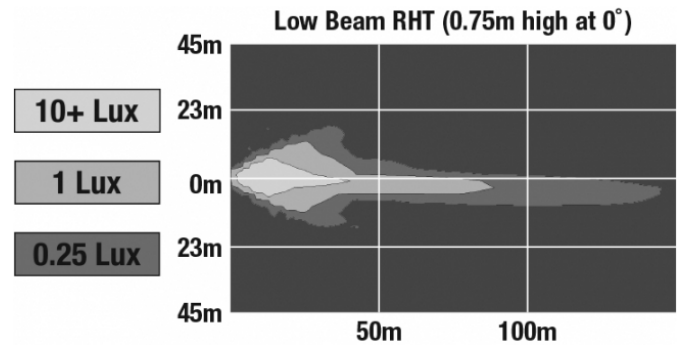

## PHOTOMETRIC SPECIFICATIONS

<b>Raw Lumen Output</b>	2,830
<b>Effective Lumen Output</b>	782
<b>Candela Output</b>	29,800
<b>Nominal LED Color Temperature</b>	5000 K
<b>Beam Pattern(s)</b>	Forward Lighting - Low Beam (DOT) Forward Lighting - Low Beam (ECE Right Hand)