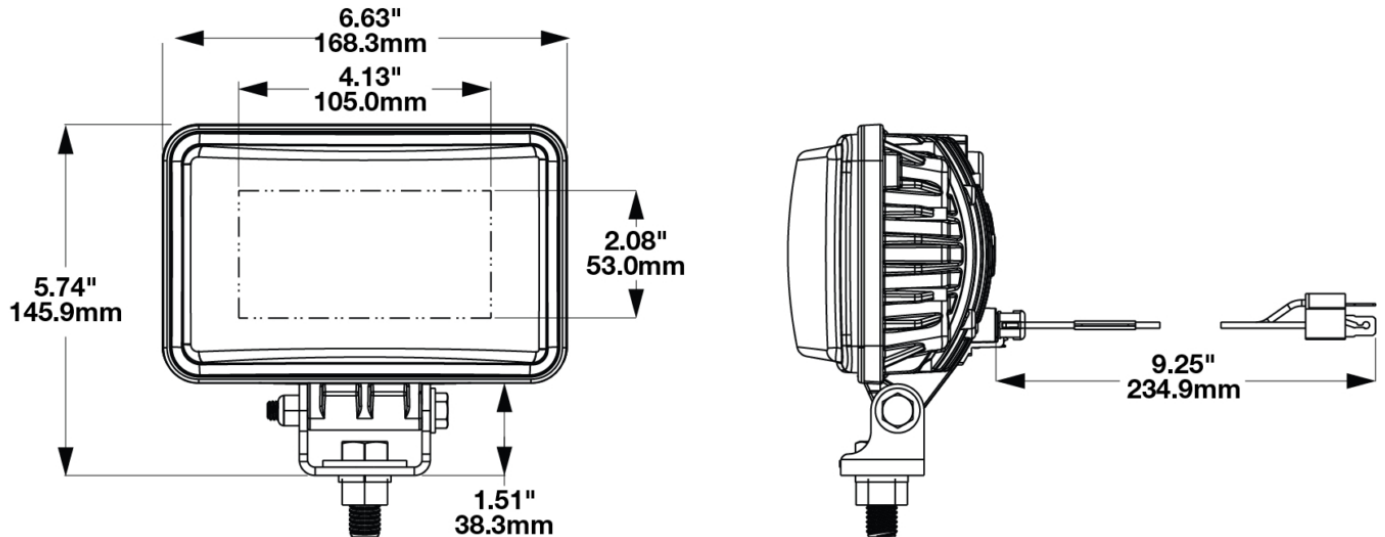

## PRODUCT INFORMATION

<b>Description</b>	12/24V SAE/ECE RHT LED Low Beam Headlight - Chrome Bezel
<b>Height</b>	145.90 mm / 5.74 in
<b>Width</b>	168.35 mm / 6.63 in
<b>Depth</b>	86.97 mm / 3.42 in
<b>Shape</b>	Rectangular
<b>Outer Lens Material</b>	Hardcoated Polycarbonate
<b>Outer Lens Color</b>	Clear
<b>Housing Material</b>	Die-Cast Aluminum
<b>Housing Color</b>	Black
<b>Bezel Color</b>	Chrome
<b>Mounting Hardware Description</b>	(x1) 1/2"-13 x 1.25" 3/4" Hex Bolt
<b>Mounting Type</b>	Pedestal
<b>Minimum Operating Temperature</b>	-40 °C / -40 °F
<b>Maximum Operating Temperature</b>	65 °C / 149 °F
<b>Connector or Wiring</b>	H4 Connector - AMP (#172615-2)
<b>Mating Connector</b>	LH Terminal - AMP (#172795-1); RH Terminal - AMP (#172796-1)
<b>Product Weight</b>	1.83 lbs / 0.83 kgs
<b>Shipping Weight</b>	2.08 lbs / 0.94 kgs

## PRODUCT DIMENSIONS