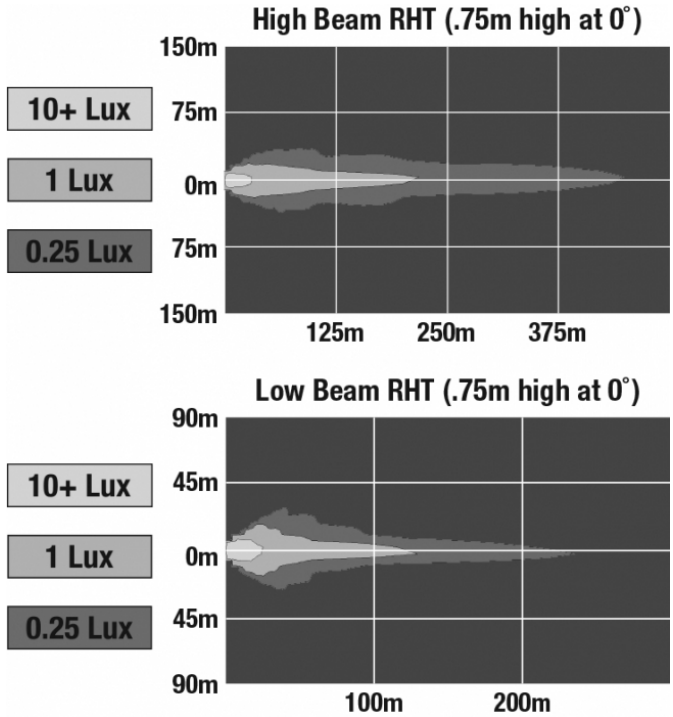

LED Headlights - Model 8700 Evolution 2

PRODUCT INFORMATION

Description	12-24V ECE LED RHT High & Low Beam Headlight with Chrome Inner Bezel
Height	176.53 mm / 6.95 in
Width	176.53 mm / 6.95 in
Depth	99.82 mm / 3.93 in
Shape	Round
Outer Lens Material	Polycarbonate
Outer Lens Color	Clear
Housing Material	Die-Cast Aluminum
Housing Color	Black
Bezel Color	Chrome
Retrofits	2D1 "PAR56" or 7" round headlights
Minimum Operating Temperature	-40 °C / -40 °F
Maximum Operating Temperature	65 °C / 149 °F
Connector or Wiring	H4
Mating Connector	H4 AMP#172615-2
Product Weight	2.31 lbs / 1.05 kgs

LED Headlights - Model 8700 Evolution 2

ELECTRICAL SPECIFICATIONS

Input Voltage	12-24V DC
Operating Voltage	9-32V DC
Transient Spike Protection	150V Peak @ 1 HZ-100 Pulses
Black Wire	Ground
White Wire	High Beam
Yellow Wire	Low Beam
Current Draw	3.00A @ 12V DC (High Beam) 2.00A @ 12V DC (Low Beam) 1.60A @ 24V DC (High Beam) 1.10A @ 24V DC (Low Beam)

J.W. SPEAKER 
Engineered. Lighting. Solutions.

LED Headlights - Model 8700 Evolution 2

PHOTOMETRIC SPECIFICATIONS

Raw Lumen Output	2,610 (High Beam); 1,770 (Low Beam)
Effective Lumen Output	1,150 (High Beam); 750 (Low Beam)
Candela Output	60,897 (High Beam) 35,003 (Low Beam)
Nominal LED Color Temperature	5000 K
Beam Pattern(s)	Forward Lighting - High Beam (DOT/ECE) Forward Lighting - Low Beam (ECE Right Hand) Signalization - Front Position