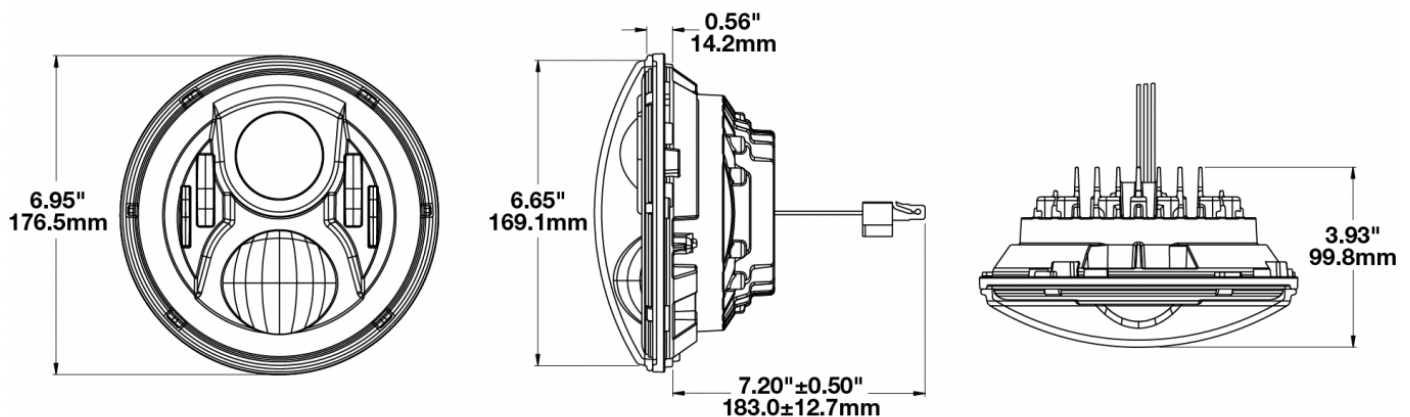

PRODUCT DIMENSIONS

Print date: 2017-09-24

© 2017 J.W. Speaker Corporation • Germantown, WI U.S.A.
www.jwspeaker.com • speaker@jwspeaker.com • 262.251.6660

J.W. SPEAKER
Engineered. Lighting. Solutions.