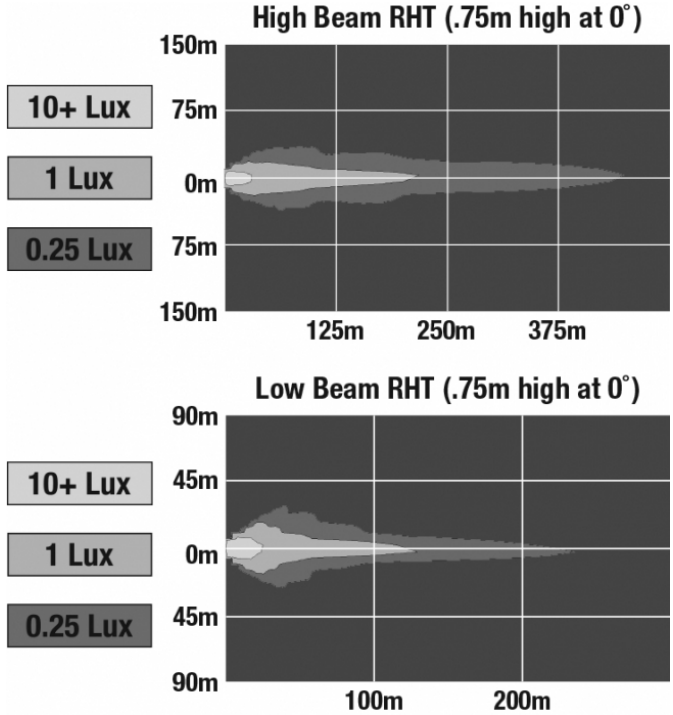

LED Headlights - Model 8700 Evolution 2

PRODUCT INFORMATION

Description	12-24V ECE LED RHT High & Low Beam Headlight with Black Inner Bezel
Height	176.53 mm / 6.95 in
Width	176.53 mm / 6.95 in
Depth	99.82 mm / 3.93 in
Shape	Round
Outer Lens Material	Polycarbonate
Outer Lens Color	Clear
Housing Material	Die-Cast Aluminum
Housing Color	Black
Bezel Color	Black
Retrofits	2D1 "PAR56" or 7" round headlights
Minimum Operating Temperature	-40 °C / -40 °F
Maximum Operating Temperature	65 °C / 149 °F
Connector or Wiring	H4
Mating Connector	H4 AMP#172615-2
Product Weight	2.31 lbs / 1.05 kgs

LED Headlights - Model 8700 Evolution 2

ELECTRICAL SPECIFICATIONS

Input Voltage	12-24V DC
Operating Voltage	9-32V DC
Transient Spike Protection	150V Peak @ 1 HZ-100 Pulses
Black Wire	Ground
White Wire	High Beam
Yellow Wire	Low Beam
Current Draw	3.00A @ 12V DC (High Beam) 2.00A @ 12V DC (Low Beam) 1.60A @ 24V DC (High Beam) 1.10A @ 24V DC (Low Beam)

J.W. SPEAKER®
Engineered. Lighting. Solutions.

LED Headlights - Model 8700 Evolution 2

PHOTOMETRIC SPECIFICATIONS

Raw Lumen Output	2,610 (High Beam); 1,770 (Low Beam)
Effective Lumen Output	1,150 (High Beam); 750 (Low Beam)
Candela Output	60,897 (High Beam) 35,003 (Low Beam)
Nominal LED Color Temperature	5000 K
Beam Pattern(s)	Forward Lighting - High Beam (DOT/ECE) Forward Lighting - Low Beam (ECE Right Hand)