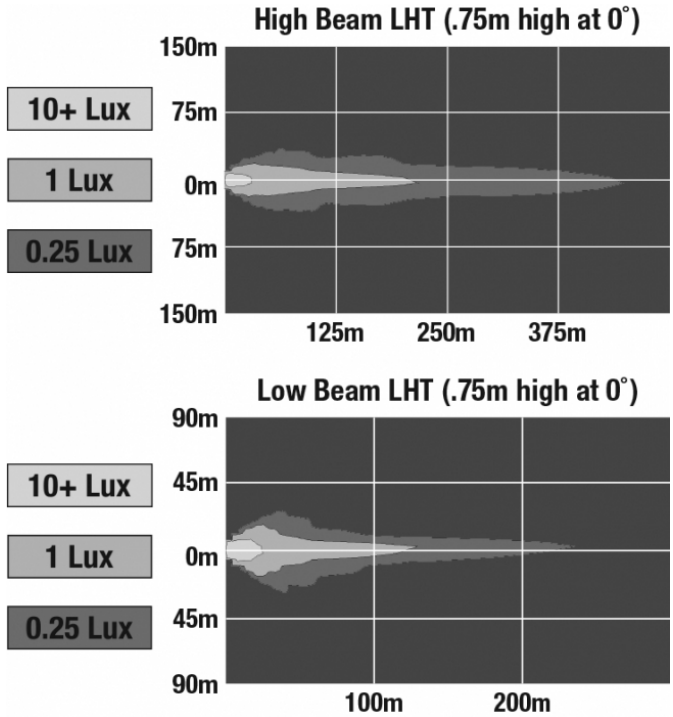

LED Headlights - Model 8700 Evolution 2

PRODUCT INFORMATION

Description	12-24V ECE LED LHT High & Low Beam Headlight with Chrome Inner Bezel
Height	176.53 mm / 6.95 in
Width	176.53 mm / 6.95 in
Depth	99.82 mm / 3.93 in
Shape	Round
Outer Lens Material	Polycarbonate
Outer Lens Color	Clear
Housing Material	Die-Cast Aluminum
Housing Color	Black
Bezel Color	Chrome
Retrofits	2D1 "PAR56" or 7" round headlights
Minimum Operating Temperature	-40 °C / -40 °F
Maximum Operating Temperature	65 °C / 149 °F
Connector or Wiring	H4
Mating Connector	H4 AMP#172615-2
Product Weight	2.31 lbs / 1.05 kgs

ELECTRICAL SPECIFICATIONS

Input Voltage	12-24V DC
Operating Voltage	9-32V DC
Transient Spike Protection	150V Peak @ 1 HZ-100 Pulses
Black Wire	Ground
White Wire	High Beam
Yellow Wire	Low Beam
Current Draw	3.00A @ 12V DC (High Beam) 2.00A @ 12V DC (Low Beam) 1.60A @ 24V DC (High Beam) 1.10A @ 24V DC (Low Beam)

J.W. SPEAKER 
Engineered. Lighting. Solutions.

LED Headlights - Model 8700 Evolution 2

PHOTOMETRIC SPECIFICATIONS

Raw Lumen Output	2,610 (High Beam); 1,770 (Low Beam)
Effective Lumen Output	1,150 (High Beam); 750 (Low Beam)
Candela Output	60,897 (High Beam) 35,003 (Low Beam)
Nominal LED Color Temperature	5000 K
Beam Pattern(s)	Forward Lighting - High Beam (DOT/ECE) Forward Lighting - Low Beam (ECE Left Hand)