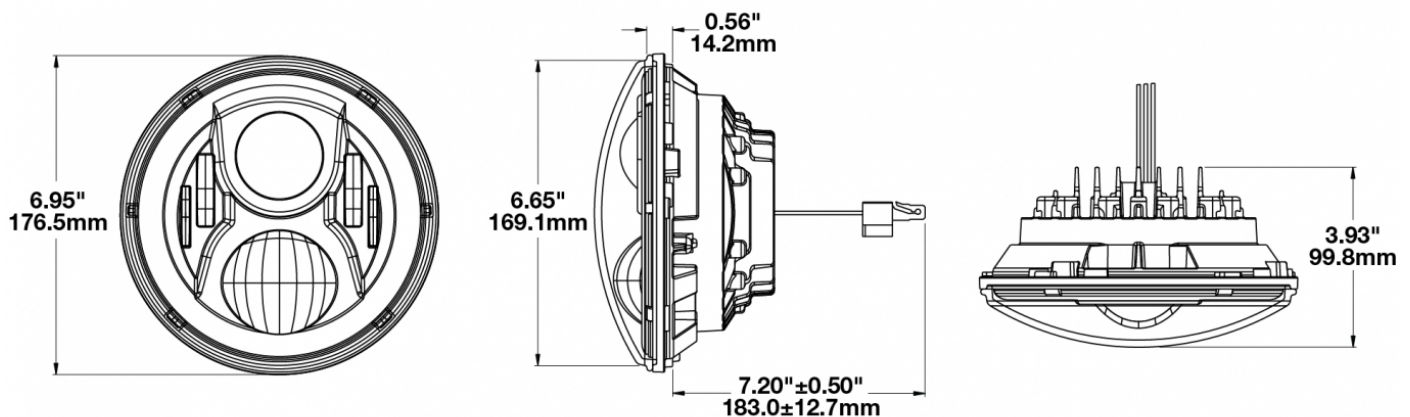

PRODUCT DIMENSIONS

Print date: 2017-09-26

© 2017 J.W. Speaker Corporation • Germantown, WI U.S.A.
www.jwspeaker.com • speaker@jwspeaker.com • 262.251.6660

J.W. SPEAKER
Engineered. Lighting. Solutions.